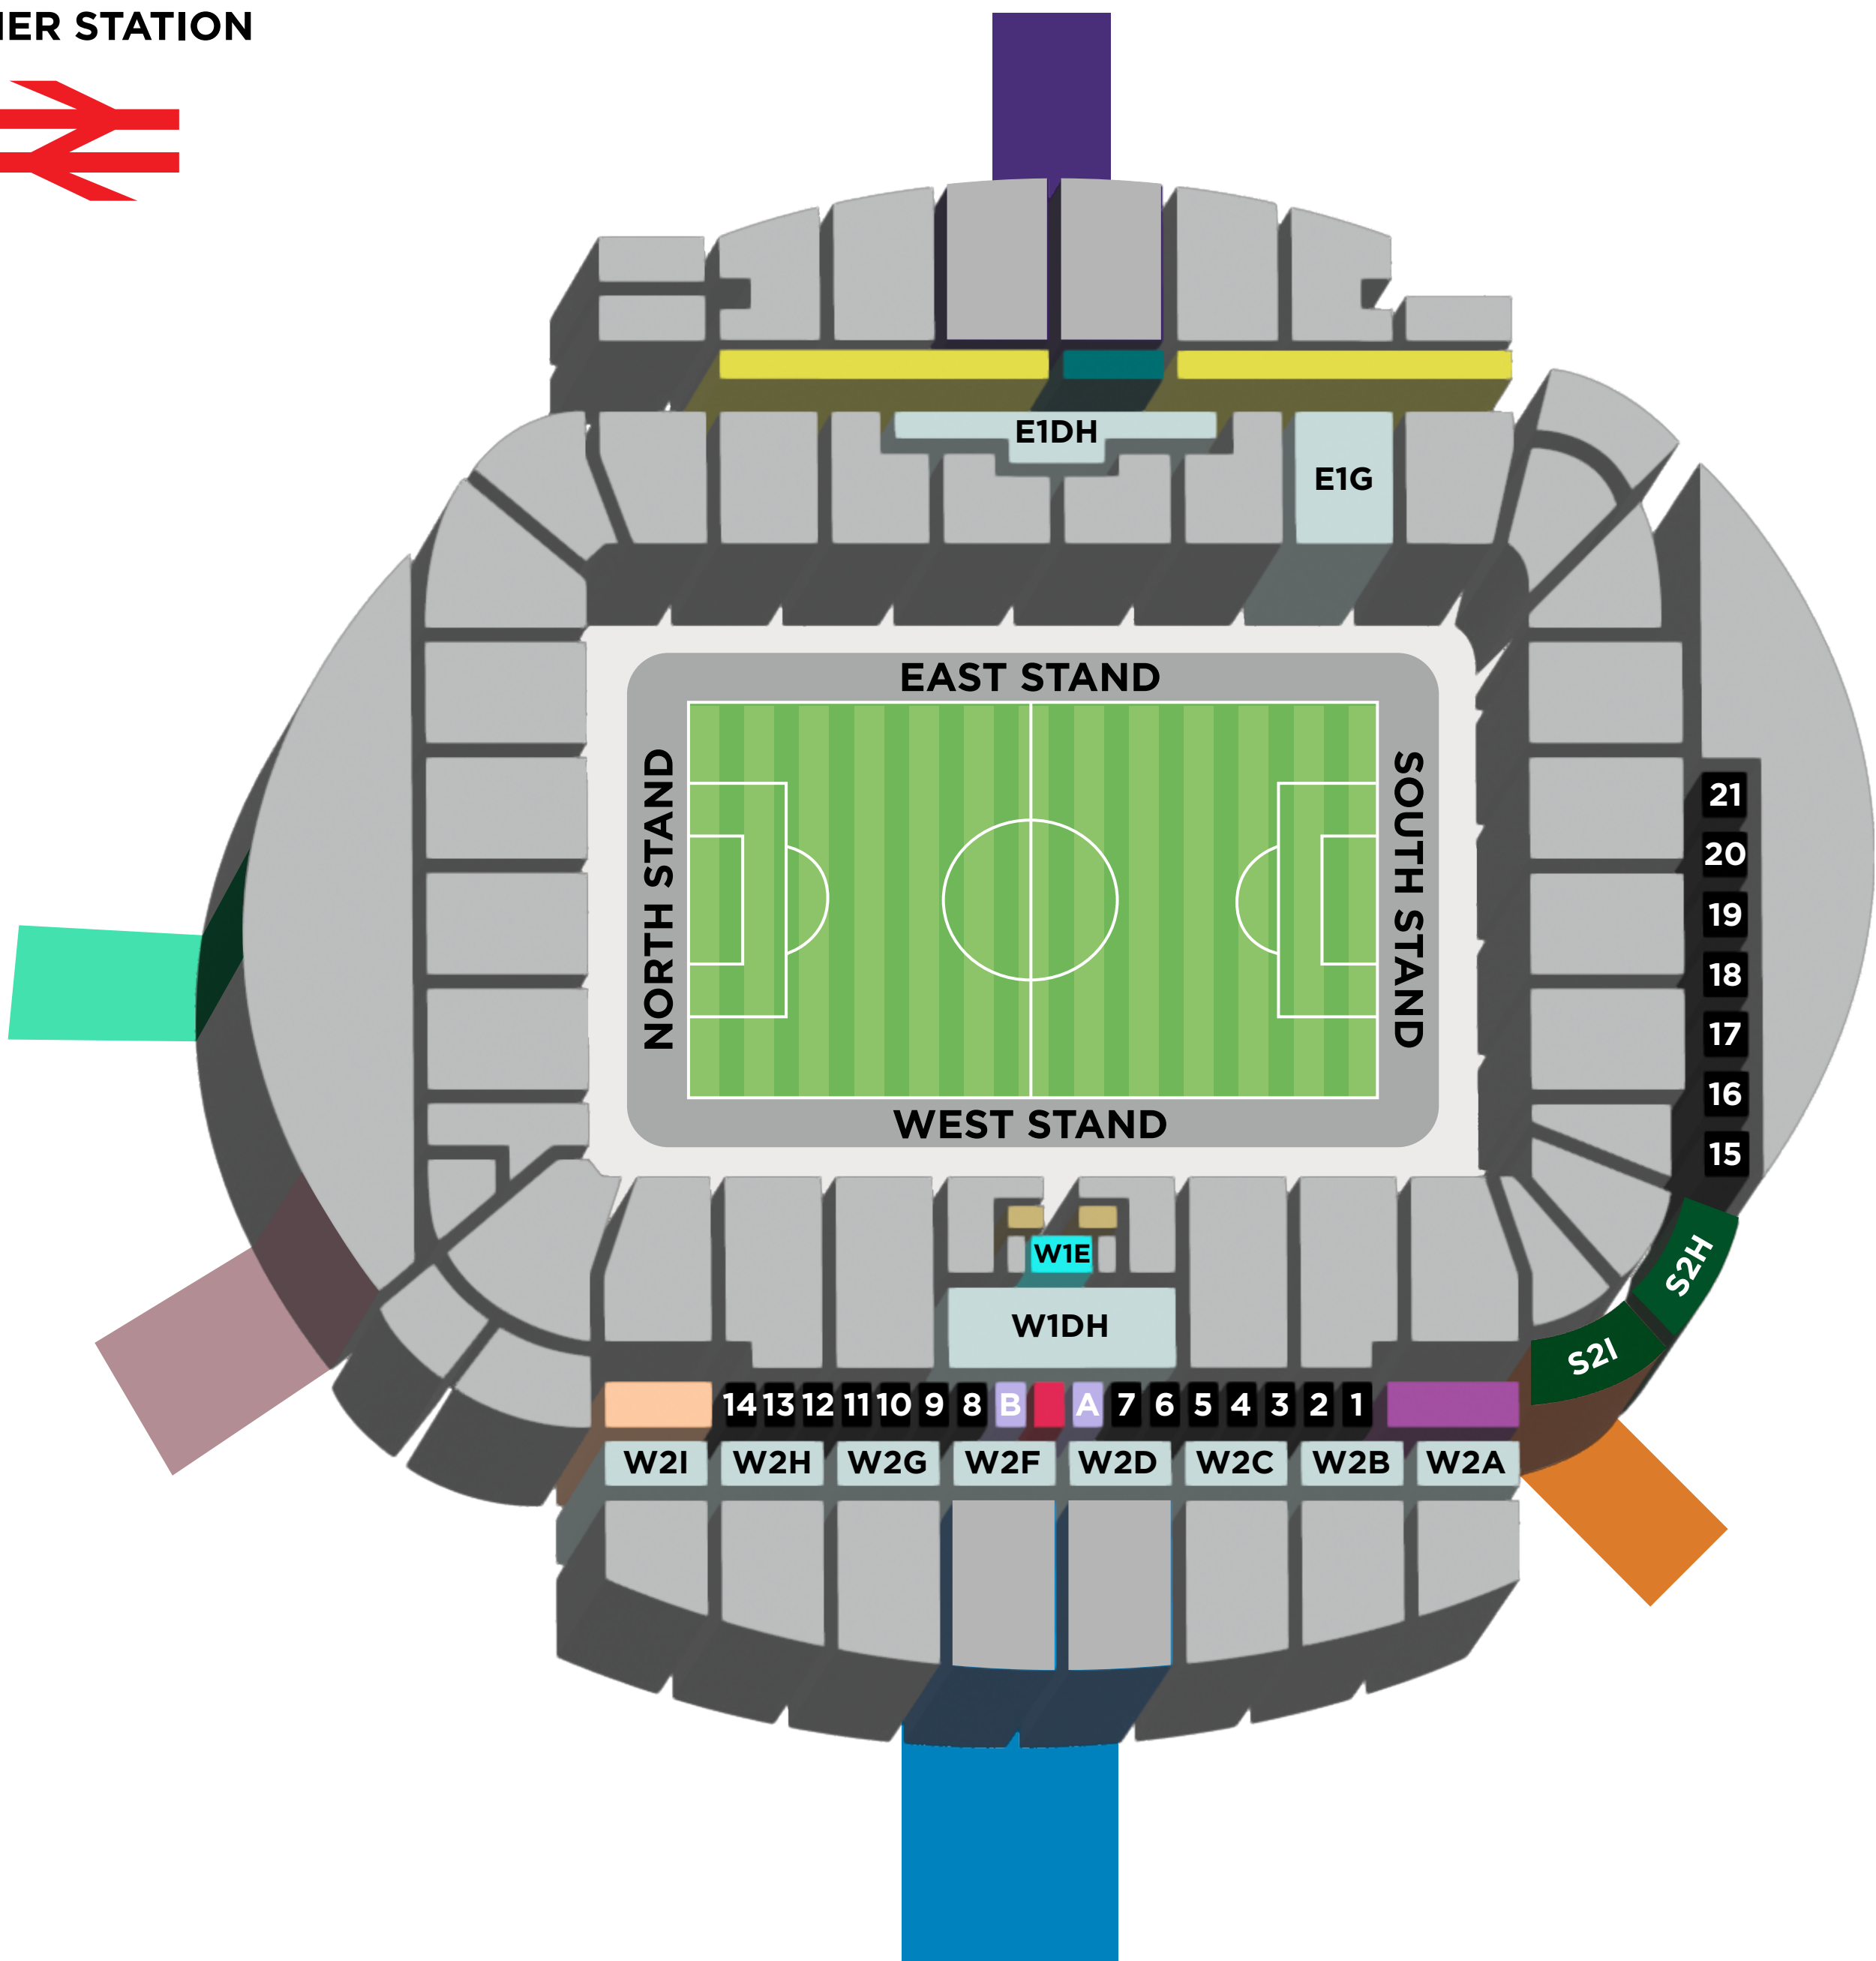

STADIUM MAP & KEY

FALMER STATION

KEY

- | | |
|--|---|
|  HB's Restaurant |  North Reception |
|  Bruno's Restaurant |  West Reception |
|  The Goldstone Restaurant |  South Reception |
|  Mullery's Restaurant |  East Reception |
|  The Dugout |  Executive boxes |
|  The Tunnel Club |  Legend's boxes |
|  Sun Harvest Restaurant |  Heineken Experience |
|  Club Superstore |  Seating areas |