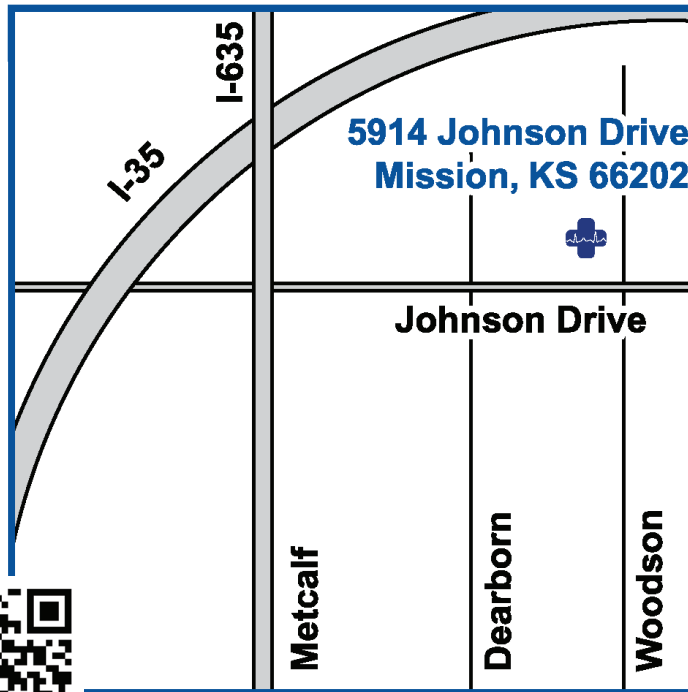

Clinical Problem(s):

Laboratory and/or Radiograph Results:

Medications:

Both Locations - Open 24 Hours, 7 Days a Week

MISSION LOCATION

Need Directions? Scan our code.

OVERLAND PARK LOCATION

Need Directions? Scan our code.