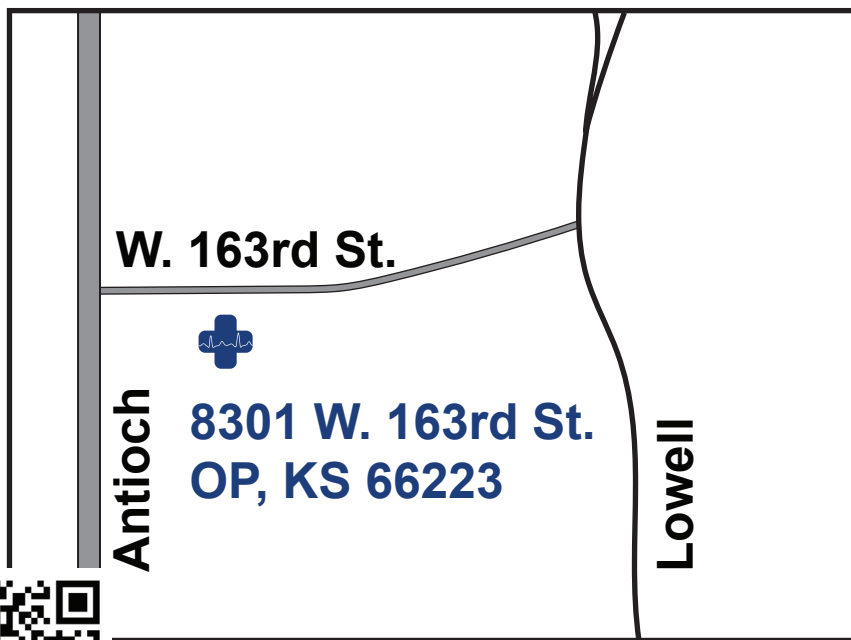

Clinical Problem(s):

Laboratory and/or Radiograph Results:

Medications:

Both Locations - Open 24 Hours, 7 Days a Week

MISSION LOCATION

Need Directions? Scan our code.

OVERLAND PARK LOCATION

Need Directions? Scan our code.