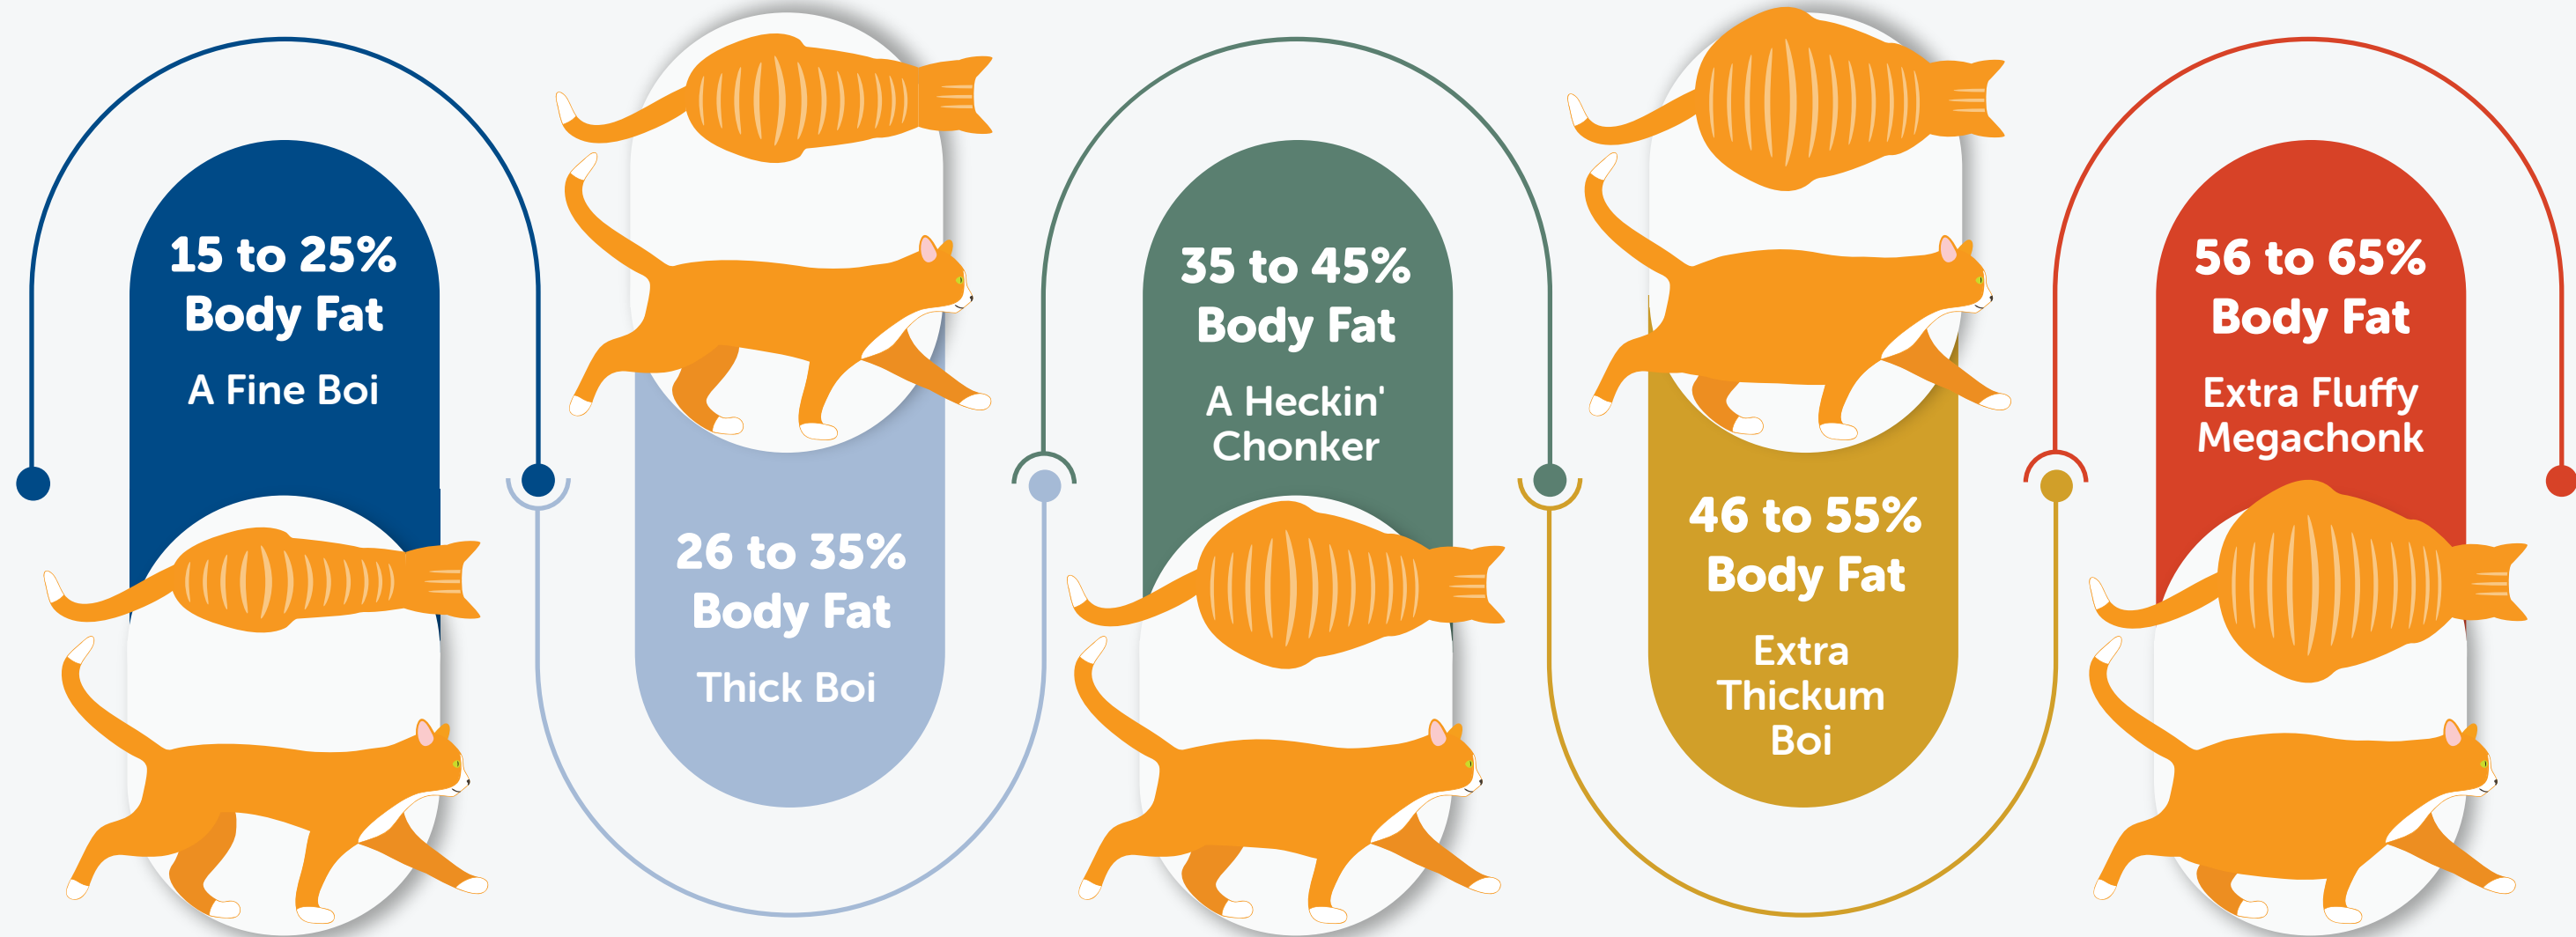

# Chonk Chart

Day or Night, Big or Small.  
We're Always Here, To Care for Them All!

CHARLESTON VETERINARY  
REFERRAL CENTER

24/7/365 Emergency & Critical Care • COMPREHENSIVE SPECIALTY CARE

CHARLESTONVRC.COM | 843.614.8387 | 3484 SHELBY RAY COURT, CHARLESTON, SC 29414