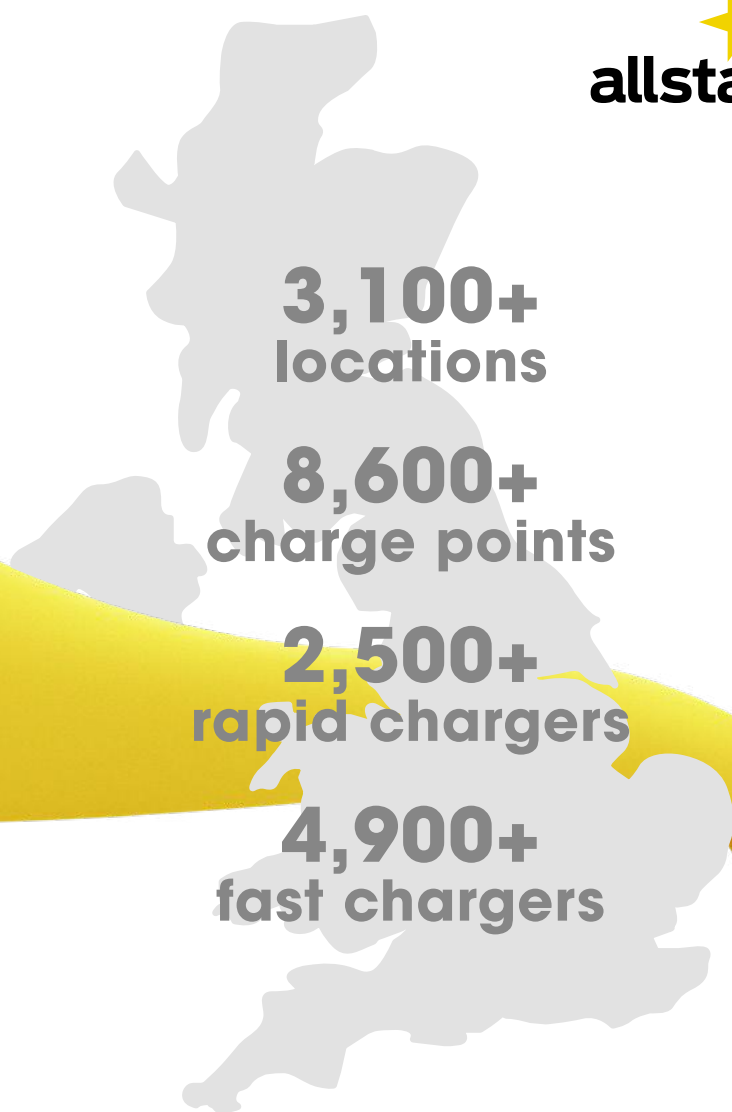

The Allstar Electric Charging Network

Simplify charging on the road with our multi-branded EV charging network.

Get to know our 13 network partners in more detail...

Click the buttons for more information

- + Mer (inc Hubsta)
- Allego
- + Source London
- + Plug-N-Go
- + Osprey
- + LiFe
- + Alfa Power
- + GeniePoint
- + ESB Energy
- + Gridserve
- + Charge My Street
- + Connected Kerb
- + MFG

Allego >

140 locations
Regions: London & South

---

348 charge points

Fast, Rapid