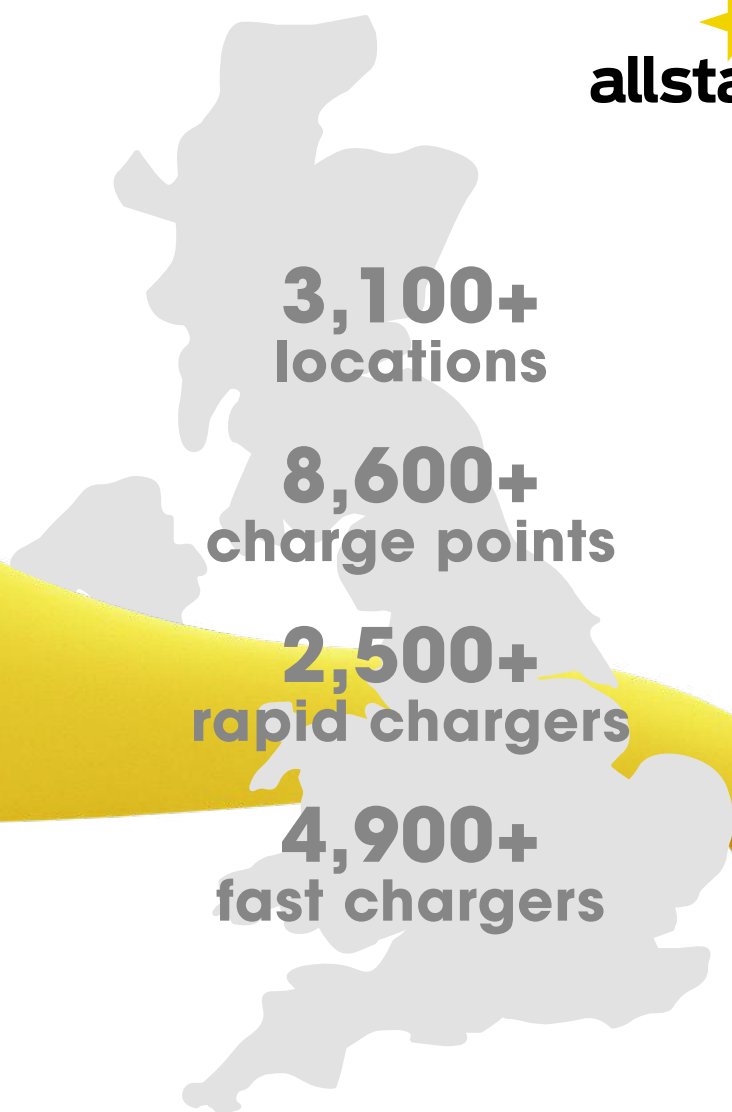

The Allstar Electric Charging Network

Simplify charging on the road with our multi-branded EV charging network.

Get to know our 13 network partners in more detail...

Click the buttons for more information

- Mer (inc Hubsta)
- Allego
- Source London
- Plug-N-Go
- Osprey
- LiFe
- Alfa Power
- GeniePoint
- **ESB Energy**
- Gridserve
- Charge My Street
- Connected Kerb
- MFG

157 locations

Regions: Greater London and West Midlands

---

240 charge points

Slow & Rapid