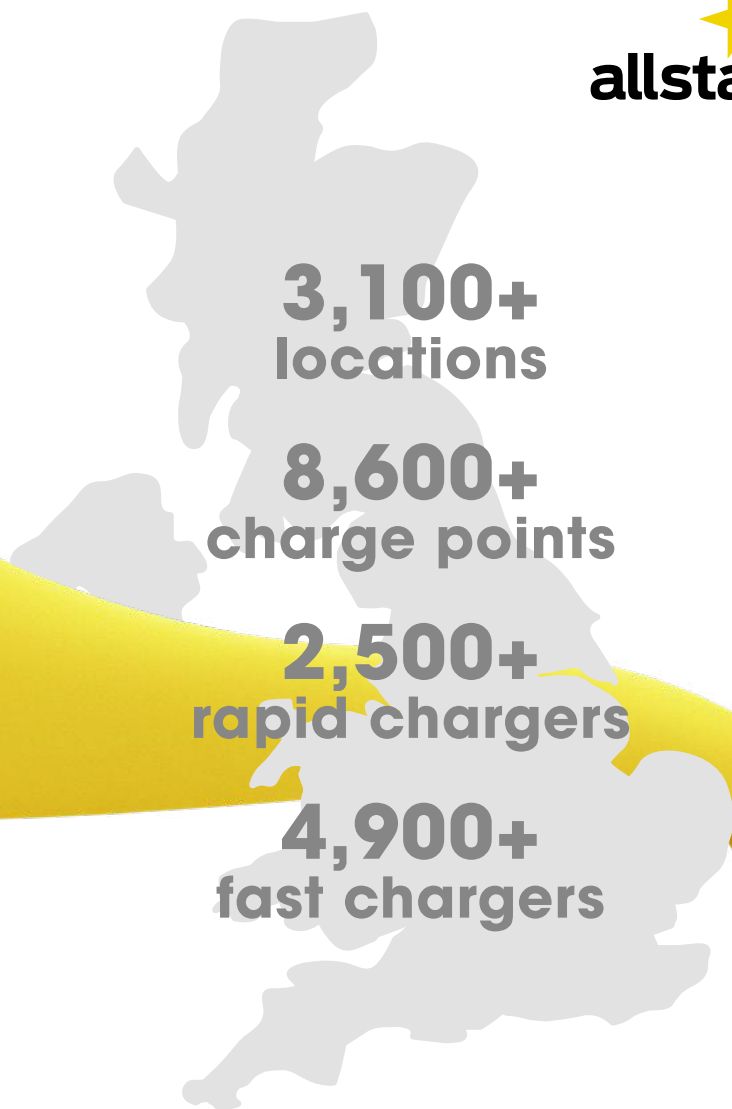

The Allstar Electric Charging Network

Simplify charging on the road with our multi-branded EV charging network.

Get to know our 13 network partners in more detail...

Click the buttons for more information

- + Mer (inc Hubsta)
- + Allego
- + Source London
- + Plug-N-Go
- Osprey
- + LiFe
- + Alfa Power
- + GeniePoint
- + ESB Energy
- + Gridserve
- + Charge My Street
- + Connected Kerb
- + MFG

202 locations

Regions: North West, East of England, East Midlands, Yorkshire and the Humber, Scotland, Wales, West Midlands, South West and South East

---

362 charge points

Slow, Fast, Rapid & Ultra Rapid