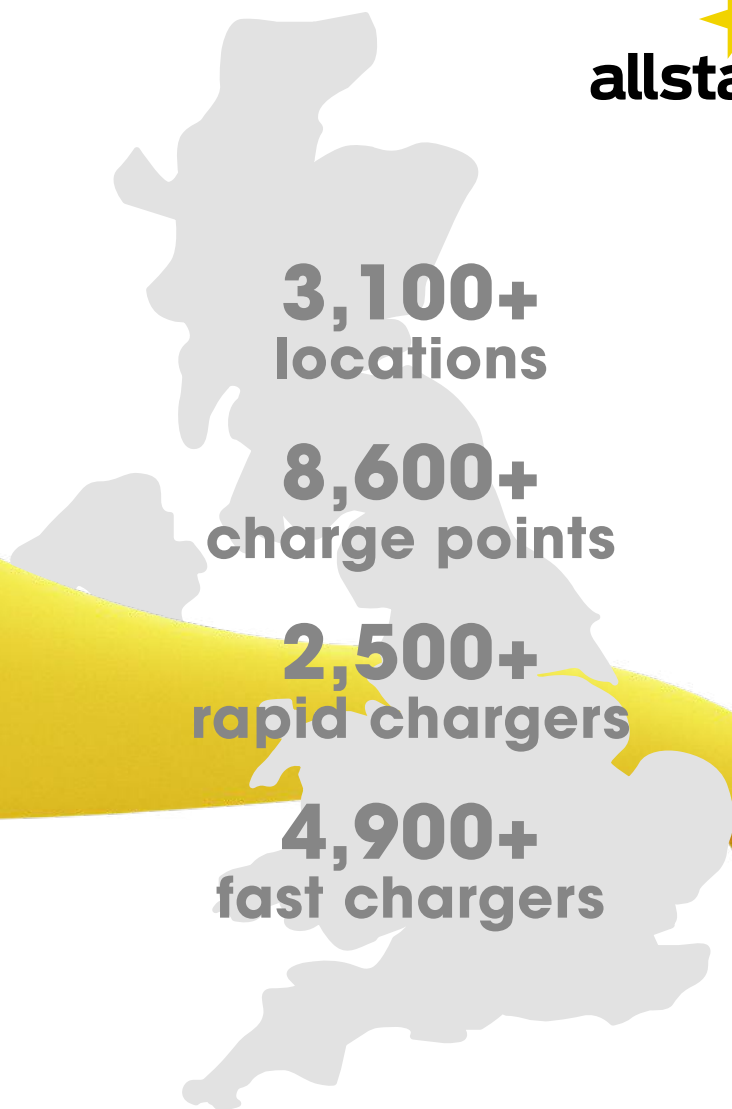

The Allstar Electric Charging Network

Simplify charging on the road with our multi-branded EV charging network.

Get to know our 13 network partners in more detail...

Click the buttons for more information

Mer (inc Hubsta)

+ Allego

+ Source London

+ Plug-N-Go

+ Osprey

+ LiFe

+ Alfa Power

+ GeniePoint

+ ESB Energy

+ Gridserve

+ Charge My Street

+ Connected Kerb

+ MFG