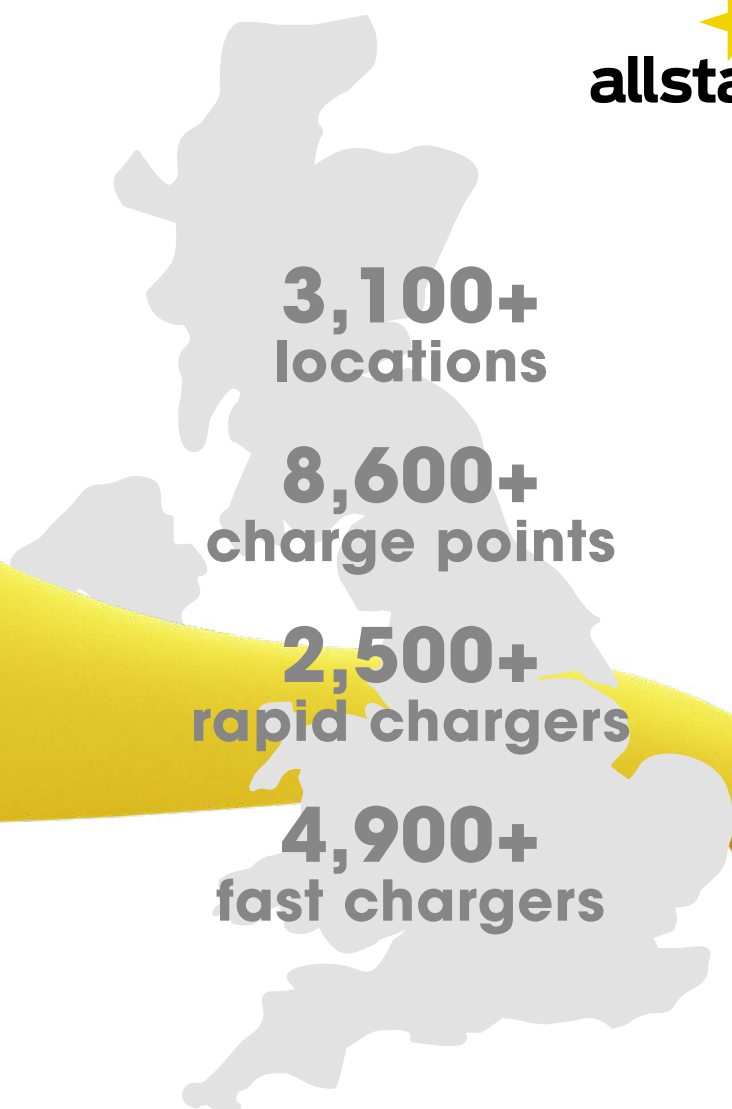

The Allstar Electric Charging Network

Simplify charging on the road with our multi-branded EV charging network.

Get to know our 13 network partners in more detail...

Click the buttons for more information

- + Mer (inc Hubsta)
- + Allego
- + Source London
- **Plug-N-Go**
- + Osprey
- + LiFe
- + Alfa Power
- + GeniePoint
- + ESB Energy
- + Gridserve
- + Charge My Street
- + Connected Kerb
- + MFG

Plug-n-go
ELECTRIC VEHICLE CHARGING

📍

33 locations

Region: South East

🔌⚡

67 charge points

🕒

Fast