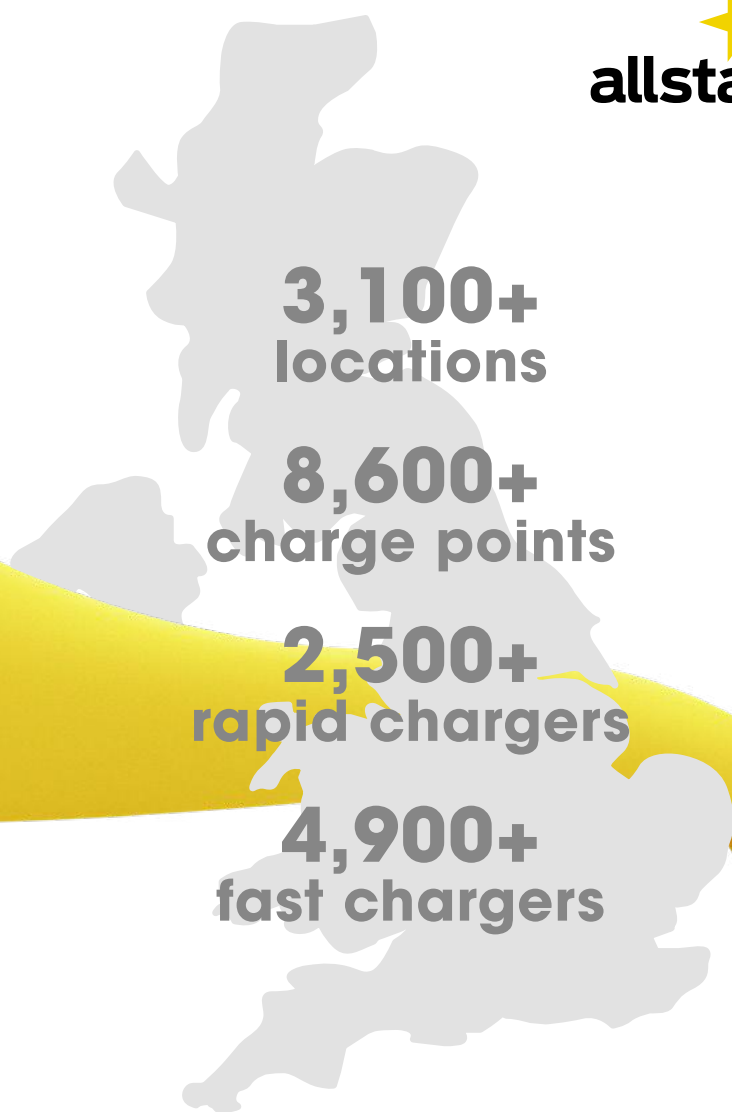

The Allstar Electric Charging Network

Simplify charging on the road with our multi-branded EV charging network.

Get to know our 13 network partners in more detail...

Click the buttons for more information

- + Mer (inc Hubsta)
- + Allego
- **Source London**
- + Plug-N-Go
- + Osprey
- + LiFe
- + Alfa Power
- + GeniePoint
- + ESB Energy
- + Gridserve
- + Charge My Street
- + Connected Kerb
- + MFG

📍

868 locations

Region: London

⚡

1,750 charge points

⌚

Fast