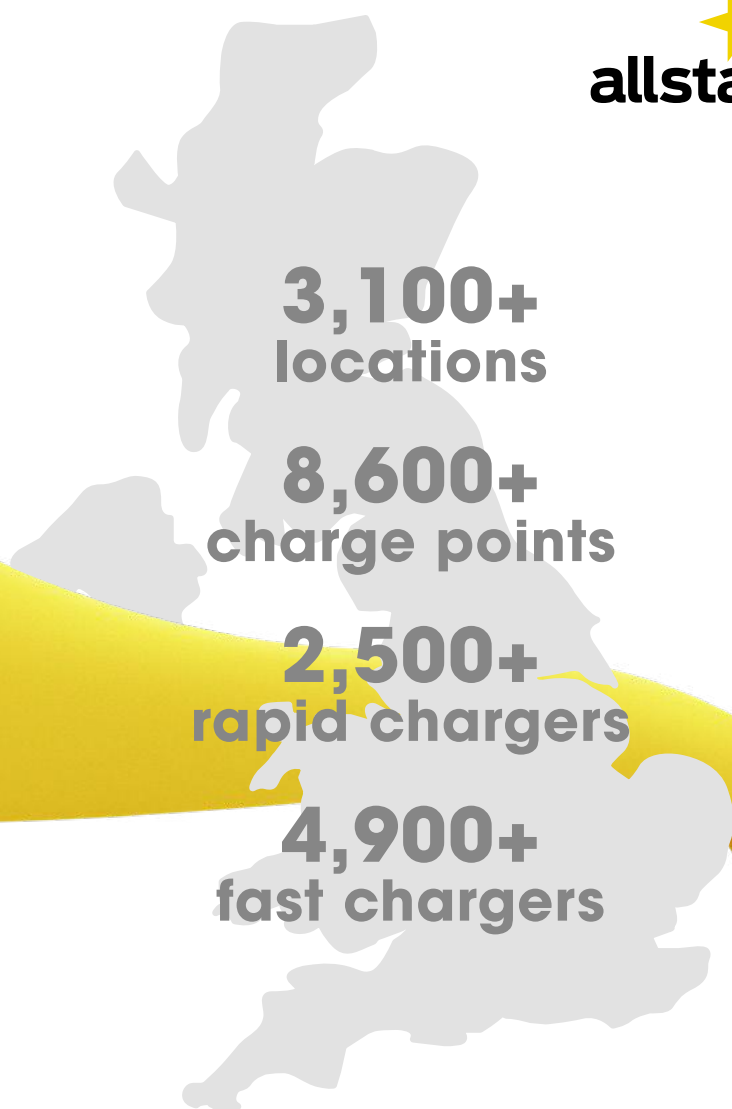

The Allstar Electric Charging Network

Simplify charging on the road with our multi-branded EV charging network.

Get to know our 13 network partners in more detail...

Click the buttons for more information

- Mer (inc Hubsta)
- Allego
- Source London
- Plug-N-Go
- Osprey
- LiFe
- Alfa Power
- GeniePoint
- ESB Energy
- Gridserve
- Charge My Street
- Connected Kerb
- MFG

108 locations

Regions: North West, North East, West Midlands, East, London, South East, South West and South Wales

---

212 charge points

Ultra-Rapid