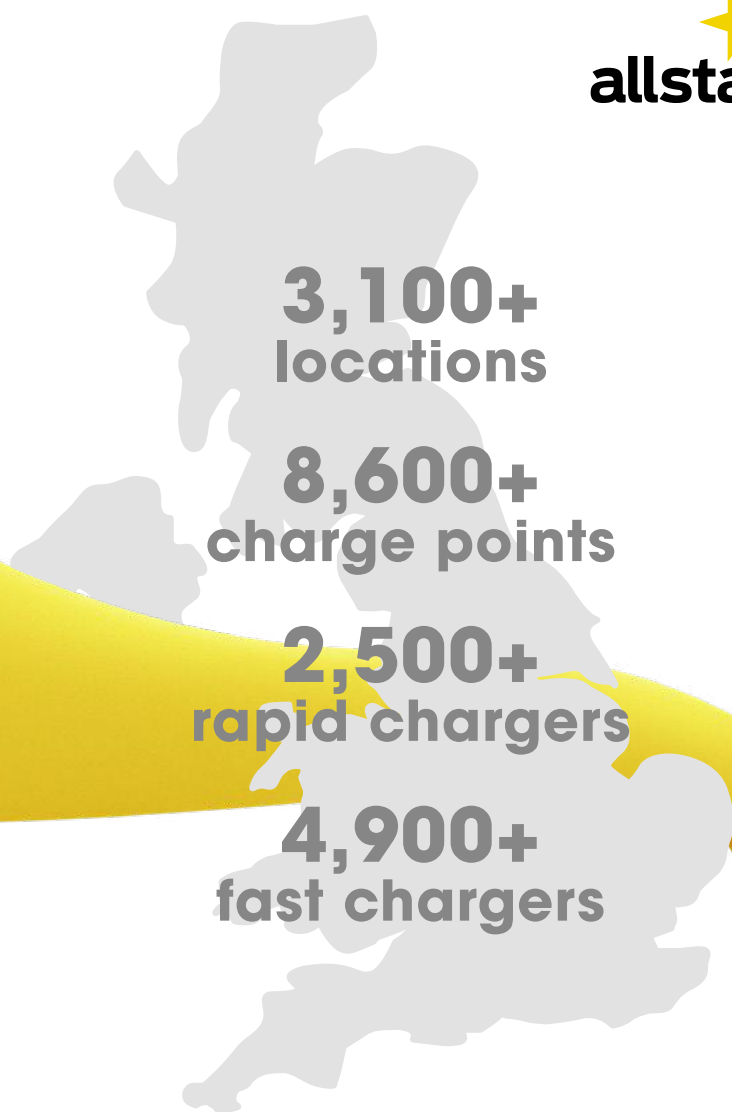

The Allstar Electric Charging Network

Simplify charging on the road with our multi-branded EV charging network.

Get to know our 13 network partners in more detail...

Click the buttons for more information

- Mer (inc Hubsta)
- Allego
- Source London
- Plug-N-Go
- Osprey
- LiFe
- Alfa Power
- GeniePoint
- ESB Energy
- Gridserve
- Charge My Street
- Connected Kerb
- MFG

169 locations

Regions: 85% Motorways including England, Scotland, Wales and Belfast

---

633 charge points

Fast, Rapid & Ultra-Rapid