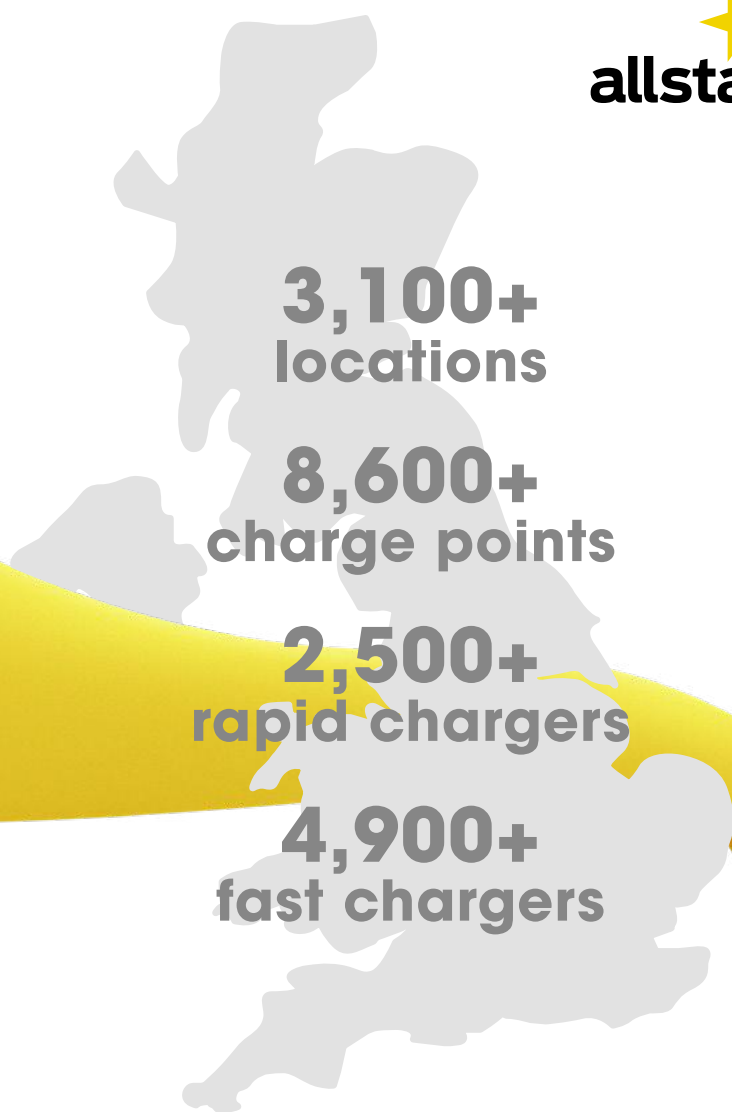

The Allstar Electric Charging Network

Simplify charging on the road with our multi-branded EV charging network.

Get to know our 13 network partners in more detail...

Click the buttons for more information

- Mer (inc Hubsta)
- Allego
- Source London
- Plug-N-Go
- Osprey
- LiFe
- Alfa Power
- GeniePoint
- ESB Energy
- Gridserve
- Charge My Street
- Connected Kerb
- MFG

58 locations

Region: North West

---

122 charge points

Fast