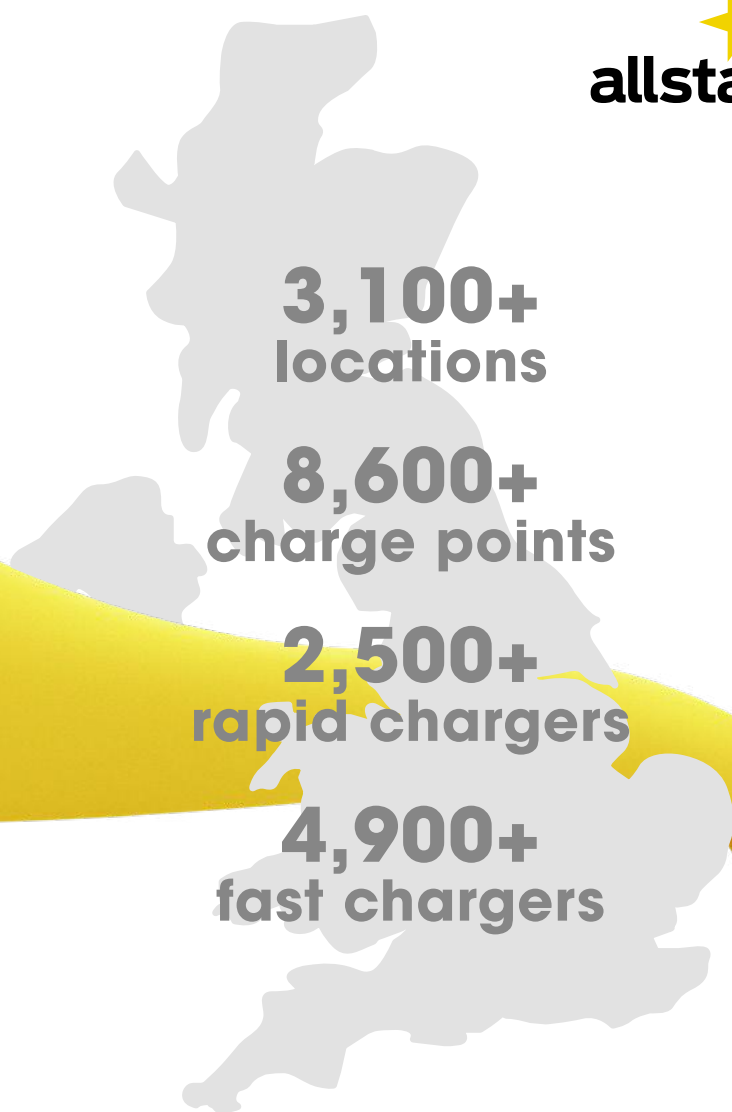

The Allstar Electric Charging Network

Simplify charging on the road with our multi-branded EV charging network.

Get to know our 13 network partners in more detail...

Click the buttons for more information

- Mer (inc Hubsta)
- Allego
- Source London
- Plug-N-Go
- Osprey
- LiFe
- **Alfa Power**
- GeniePoint
- ESB Energy
- Gridserve
- Charge My Street
- Connected Kerb
- MFG

63 locations

Regions: Yorkshire and the Humber, East Midlands, South East and South West

---

66 charge points

Slow, Fast, Rapid & Ultra Rapid