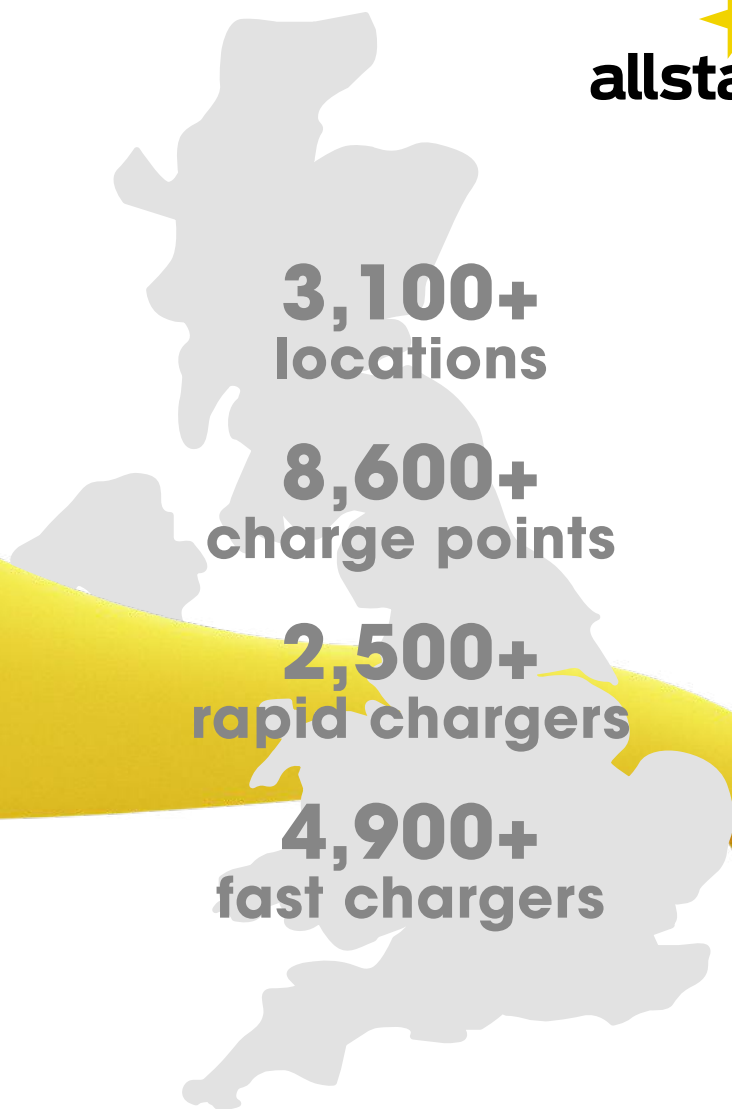

The Allstar Electric Charging Network

Simplify charging on the road with our multi-branded EV charging network.

Get to know our 13 network partners in more detail...

Click the buttons for more information

- Mer (inc Hubsta)
- Allego
- Source London
- Plug-N-Go
- Osprey
- LiFe
- Alfa Power
- GeniePoint
- ESB Energy
- Gridserve
- Charge My Street
- **Connected Kerb**
- MFG

CONNECTED KERB

189 **locations**

Regions: North West, Yorkshire, Midlands, East, South East South West and South Wales

---

912 **charge points**

Fast