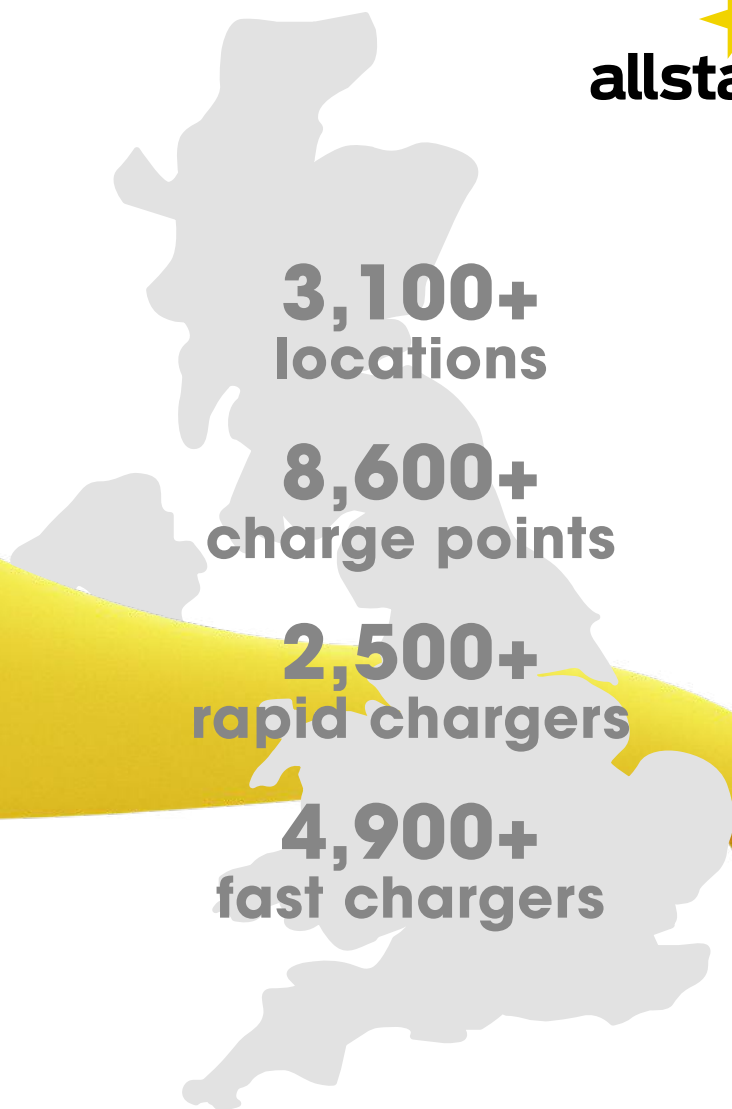

The Allstar Electric Charging Network

Simplify charging on the road with our multi-branded EV charging network.

Get to know our 13 network partners in more detail...

Click the buttons for more information

- Mer (inc Hubsta)
- Allego
- Source London
- Plug-N-Go
- Osprey
- LiFe
- Alfa Power
- GeniePoint
- ESB Energy
- Gridserve
- Charge My Street
- Connected Kerb
- MFG

54 locations

Regions: Liverpool, Manchester, Leeds, Sheffield, Nottingham, York, Scotland, Belfast and London

---

141 charge points

Fast & Rapid