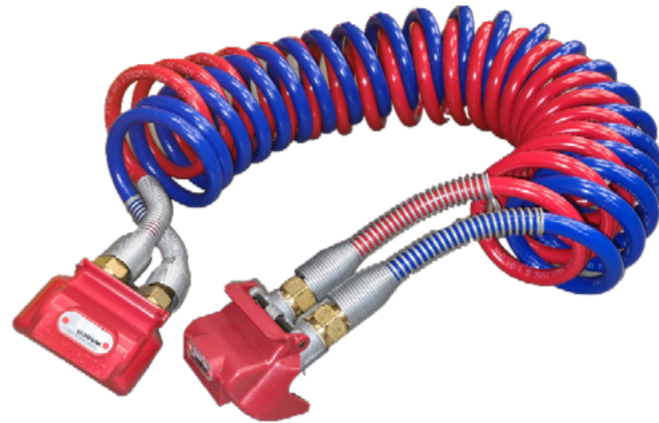

ABC78060.DUO
Suzi Coil Assy Red/Blue
c/w Duo Tails

$169.00 + GST