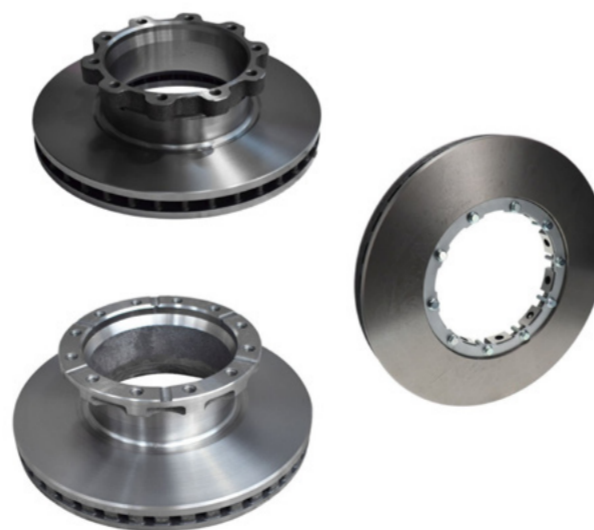

Truck Disc Rotors

PART NO.		$+GST
WT6806	Scania - 430 x 237PCD	$89.00
WT6807	Iveco Stralis\Euro 1998 On	$129.00
WT6808	Iveco Stralis\Euro 2006 On	$149.00
WT6815	DAF CF65/75/85 - A3-6R Foden	$159.00