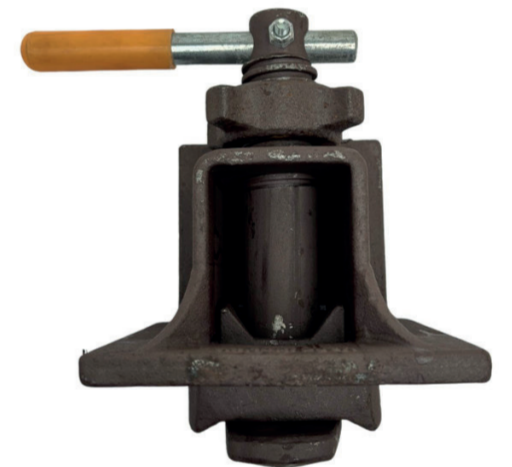

RTTLOCKSCREWDOWN
Twistlock Screwdown
Retractable
$126.00 + GST