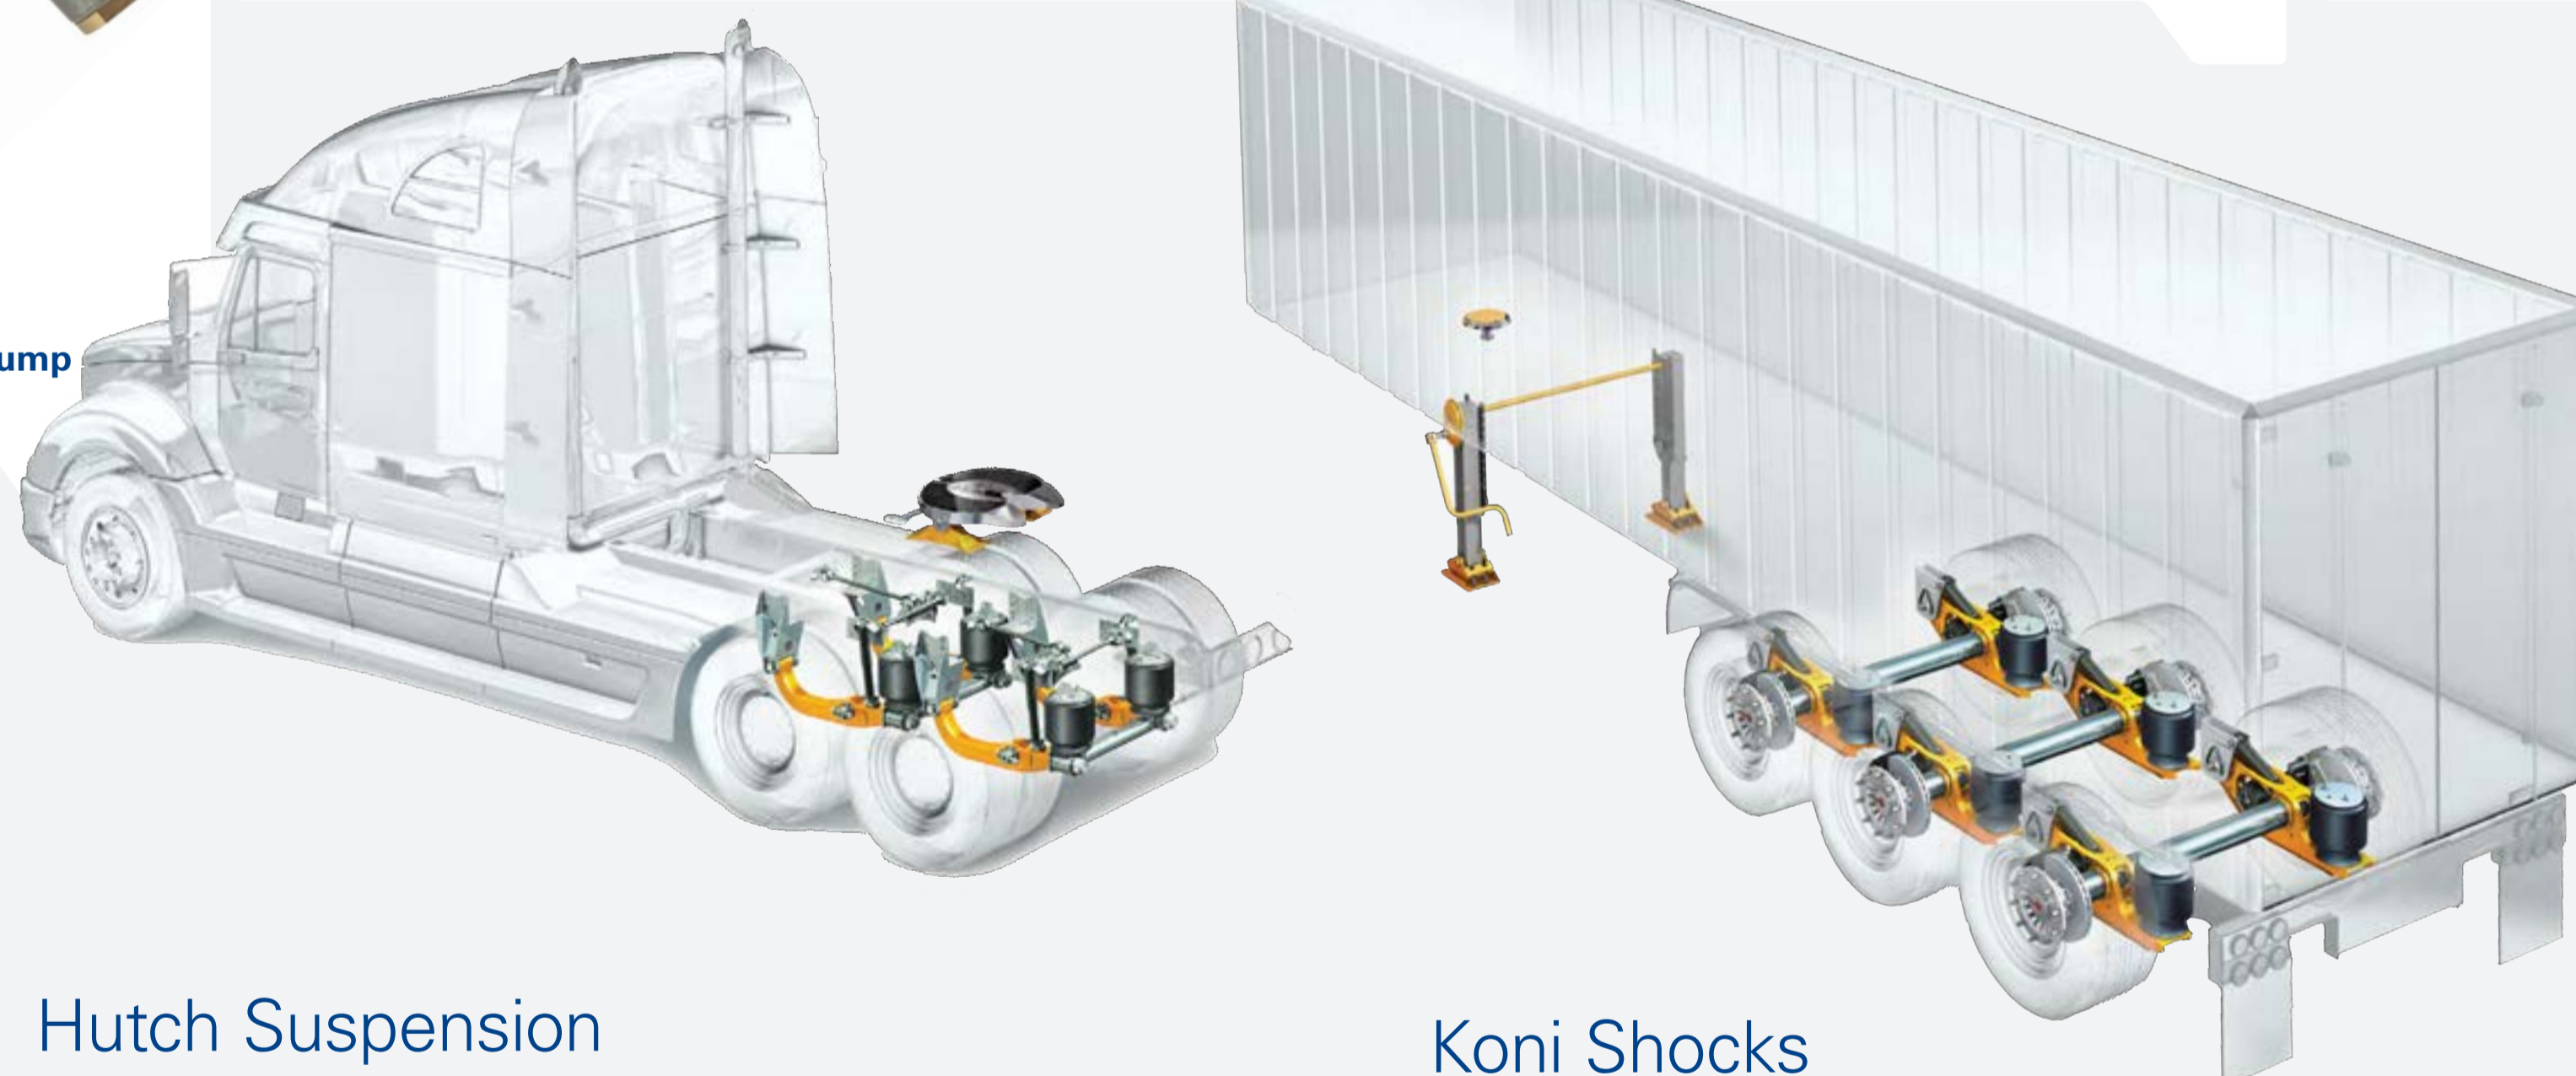

Reps Price Busters - Take advantage

12999737VT
Wabco PAN19
Brake Pads

$175.00 + GST

372424
Econo Spray
Mudflap

$26.00 + GST

03057001400
SAF Brake Pad Set
SBS1918HO

$230.00 + GST

Wabco Air Dryer Cartridges
432/901/223/2
M39 SILVER

$55.00 + GST

432/410/020/2
M39

$35.00 + GST

10 Spline Slack
Adjusters

from $25.00 + GST

2053-BULK
Hella LED Side Marker
Red/Amber Lamp w/
2.5M Cable (4 Pack)

$15.40 per lamp + GST

2923 & 2923-2
Retro Reflectors
94x44 Red

$4.70 + GST

TWL is one of New Zealand's leading suppliers of filtration and lubricants. Talk to one of our sales team about deals to suit your fleet

Oils // Grease // Coolant // Chemicals

Height Control

ABC27000
Height Control Valve
$109.00 + GST

ABC27000.01
Linkage Kit
$39.00 + GST

ABC54007
Height Control Valve
$119.00 + GST

ABC54271
Height Control Valve w/ Dump
$189.00 + GST

Priced to Clear

60670-005-L
Hendrickson HAS
Shock Absorber
$119.00 + GST

WTNOX-2
NOX Sensor
(post cat)
$449.00 + GST

932/510/009/0
WABCO Air Processing
Unit Scania (E-PAU)
$1,495.00 + GST

Low Loader Drums & Shoes

WT6625
Drum IMT ROR 311x203 6 Stud
$139.00 + GST

WT6624
Drum IMT 311x190 8Stud 275
$199.00 + GST

WT6610
Drum ROR 311x190 10St
225PCD
$139.00 + GST

WT7716-SI
Lined Brake Shoe Kit QC
RW/9/13/3
$179.00 + GST

BPW Disc Brake

WT6812
BPW TSB3709 -
377 x 335PCD 10ST
$149.00 + GST

WT6803
BPW SB3745/TSB3709 -
377 x 275PCD 8St
$179.00 + GST

WT6809
BPW SB3745/SB6 - 377x
335PCD 10St
$189.00 + GST

S0572916500
D/Pad Knorr SN6/SB6
SB3745T - BPW
$139.00 + GST

American Truck

KG931R
King Pin Kit - Meritor FG9
(no ream)
$779.00 + GST

VKBA5800
212049/3782/CR35066 W/
Brg Kit Steer Axle
$141.00 + GST

AB1DK20G-9547
Air Spring K/worth-
Airglide 200/400
$289.00 + GST

TRB6825
Torque Rod Rubber Bush -
K/worth/DAF - AirGlide
$65.00 + GST