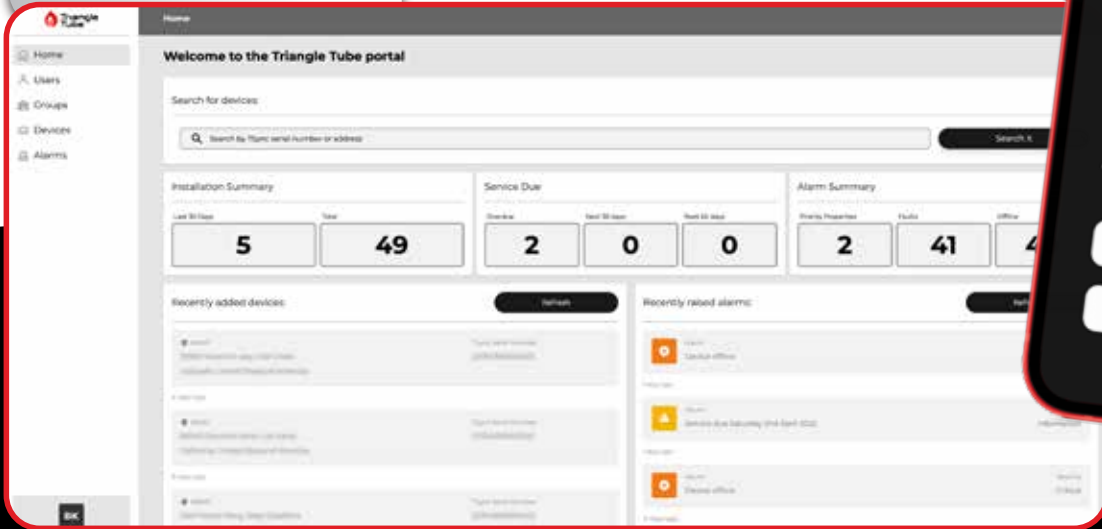

Available for download on IOS or Android

PART #	DESCRIPTION	INSTINCT FLOOR	INSTINCT WALL	PRESTIGE PA* WALL
INSRKIT119	Wi-Fi Module 1.0 Wall Bracket	X		
INSRKIT122	Wi-Fi Module 1.0 Kit		X	X
INSRKIT123	Wi-Fi Module 1.0	X	X	X