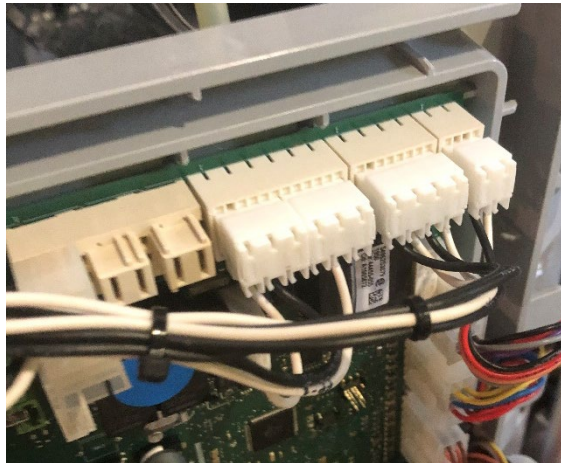

ENGINEERING BULLETIN

Subject: Instinct Gas Valve Plug

Date: 5/12/2021

The Instinct Gas Valve Plug (X9) is capable of being installed backwards. Do not operate the boiler with the plug in a backwards orientation as the boiler will not operate correctly and damage to the blower will occur requiring it to be replaced. See the photos below for the correct orientation of the plug and correct if it is plugged in the incorrect orientation.

Correct