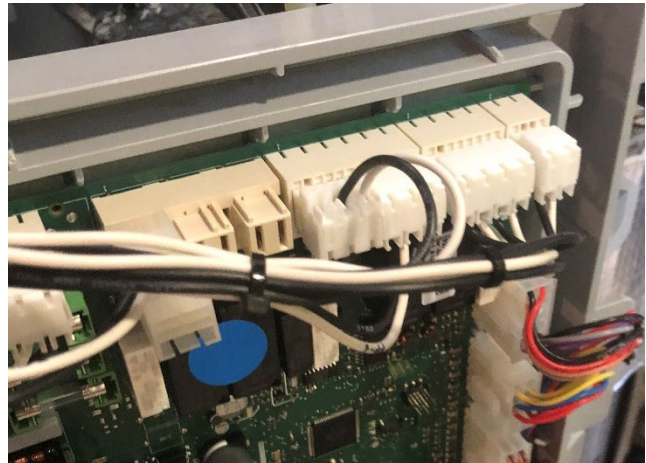

Incorrect

Please contact technical support at techsupport@triangletube.com or (856) 228-8881 x575 with any questions.