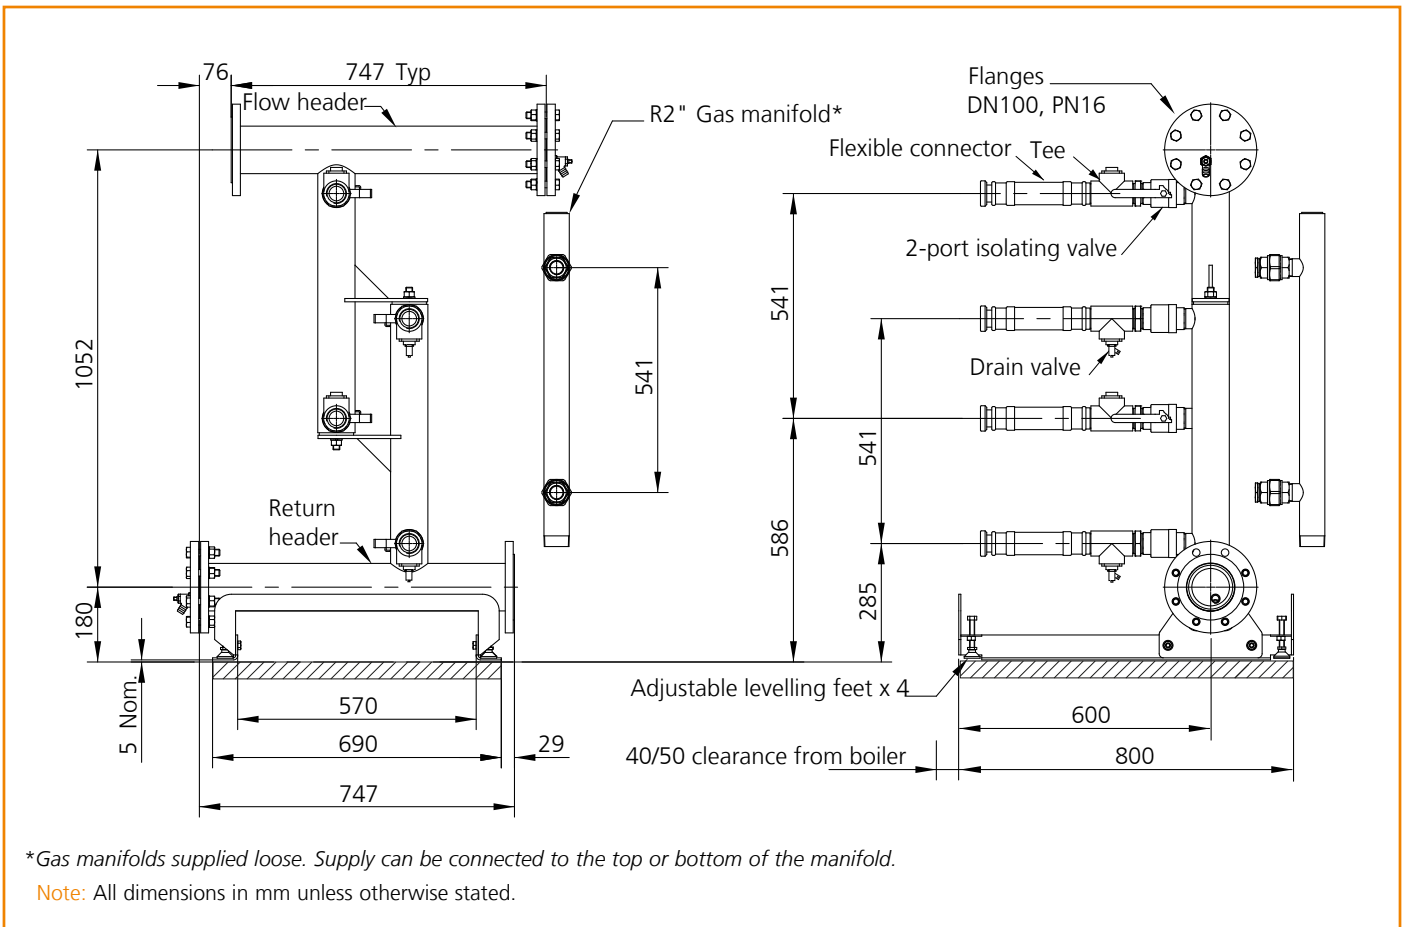

# Technical submittal

Products: **Wessex ModuMax mk3 Pipekits 100mm**

Project:

Customer:

Date:

- ⊗ Isolating quarter-turn ball valves, with operating handles, for water flow and return connections on each boiler module
- ⊗ Flow and return flexible connectors and tees
- ⊗ Drain valves
- ⊗ Flow and return header pipe assembly
- ⊗ Gas manifold (supplied loose), can be fitted for top or bottom supply connection
- ⊗ Blanking flanges, gaskets and bolts for header ends
- ⊗ Adjustable levelling feet