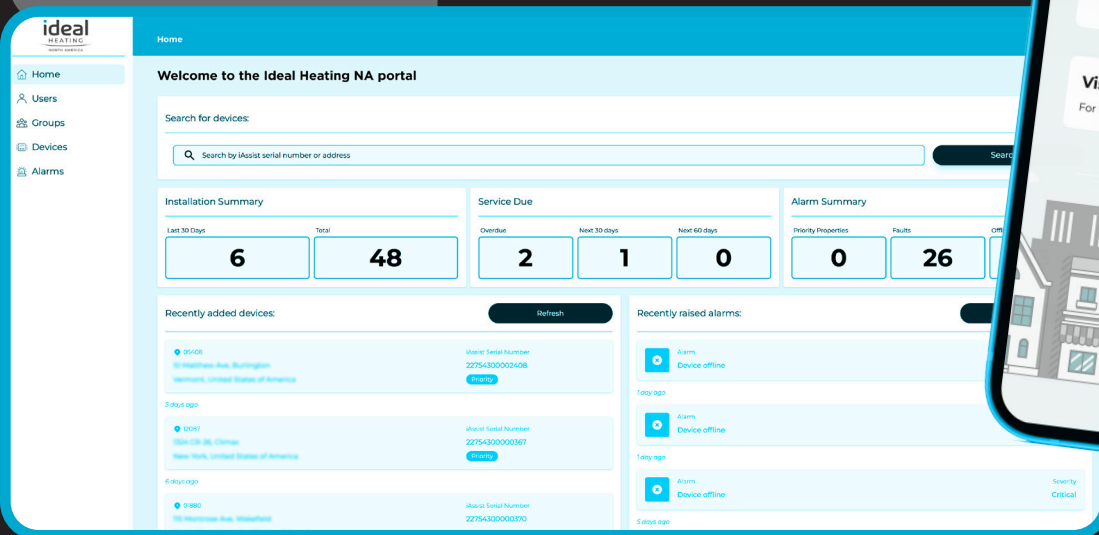

PART #	DESCRIPTION	EXALT FLOOR	EXALT WALL	GALLANT WALL
EXRKIT119	Wi-Fi Module 1.0 Wall Bracket	X		
EXRKIT122	Wi-Fi Module 1.0 Kit		X	X
EXRKIT123	Wi-Fi Module 1.0	X	X	X