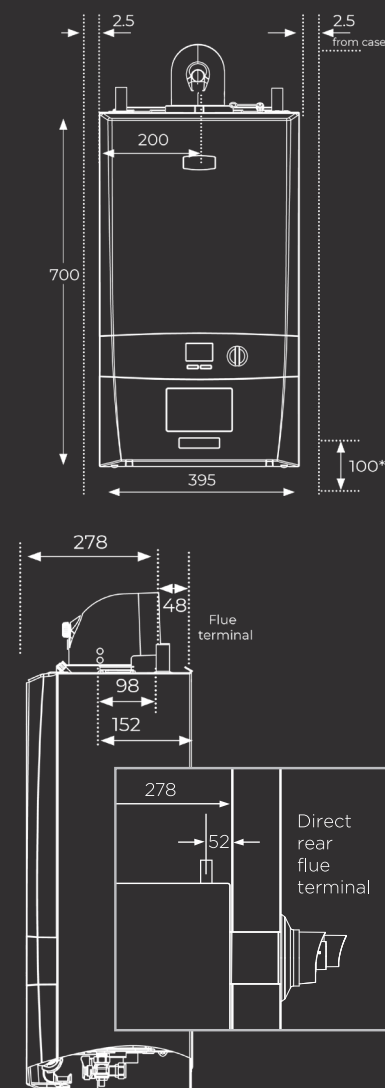

EASY TO INSTALL

- Honeywell gas valve
- Built in frost protection
- Ideal System Filter included in the box
- Designed, developed and made in the UK
- 10 year warranty as standard
- Compact cupboard fit
- Stand-off kit
- Wide range of flueing options
- Direct 80mm diameter rear flue option

- Top system connections
- Wiring centre can accommodate a variety of cable thicknesses including 5-core cable with simple screw bridge clamps for fixation
- QR codes linked to 'how to' videos in the instruction manual

Clearances & dimensions

Technical specification

LOGIC MAX HEAT ² MODELS	12	15	18	24	30
Weight(Packaged) kg	27	27	27	27	27
Max Installation weight kg	21.9	21.9	21.9	21.9	21.9
CH Output(kW) min /max mean 70°C	4.8-12.0	4.8-15.0	4.8-18.0	4.8-24.2	6.1-30.3
CH Output(kW) min /max mean 40°C	5.1-13.0	5.1-15.9	5.1-19.1	5.1-25.6	6.4-31.0
SEDBUK rating (2005)%	91.1	91.2	91.1	91.2	91.1
SEDBUK rating (2009/2012)%	89.4	89.4	89.7	89.7	89.6
NOx Classification	Class 6	Class 6	Class 6	Class 6	Class 6
LPG conversion	No	No	Yes	Yes	Yes
Max Horizontal flue	9m	9m	9m	9m	9m
Max Vertical Flue	7.7m	7.5m	7.5m	7.5m	7.5m
Seasonal space heating efficiency class	A	A	A	A	A
Seasonal space heating energy efficiency μ s %	93	93	94	94	93
Sound power level indoors LWA Db	36	42	44	50	50
Sound power level, indoors LWA dB(A)	36	38	41	47	49

T: 01482 492251 E: ideal@idealheating.com

Ideal Heating, PO Box 103, National Avenue, Kingston upon Hull, East Yorkshire, HU5 4JN.

Clearances & dimensions notes: **The minimum front clearance when built into a cupboard is 5mm from the cupboard door but 450mm overall clearance with the cupboard door open is required for servicing.
*Bottom clearance after installation can be reduced to 5mm. However, 100mm is required for servicing.
**Rear flue option - top clearance 100mm.