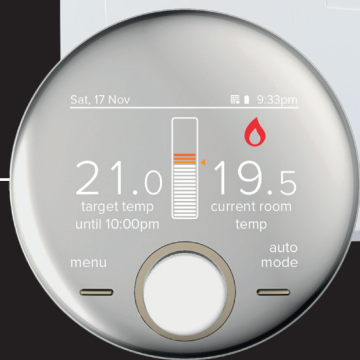

LOGIC MAX HEAT²

12 15 18 24 30 kW

Compact cupboard fit

Low lift weight

Enhance boiler performance with Halo

NOx class 6

Frost protection

Large colour screen and simple user interface

Ideal System Filter included to maintain and protect your heating system

Features & specification

END USER BENEFITS

- Award winning range
- Service indication
- Compatible with a range of additional controls inc. weather compensation and our Halo range plus other OpenTherm controls
- LPG conversion kits available for most kW outputs
- Large output range 12 - 30Kw
- New front cover with larger colour screen

EASY TO INSTALL

- Honeywell gas valve
- Built in frost protection
- Ideal System Filter included in the box
- Designed, developed and made in the UK
- 10 year warranty as standard
- Compact cupboard fit
- Stand-off kit
- Wide range of flueing options
- Direct 80mm diameter rear flue option

- Top system connections
- Wiring centre can accommodate a variety of cable thicknesses including 5-core cable with simple screw bridge clamps for fixation
- QR codes linked to 'how to' videos in the instruction manual