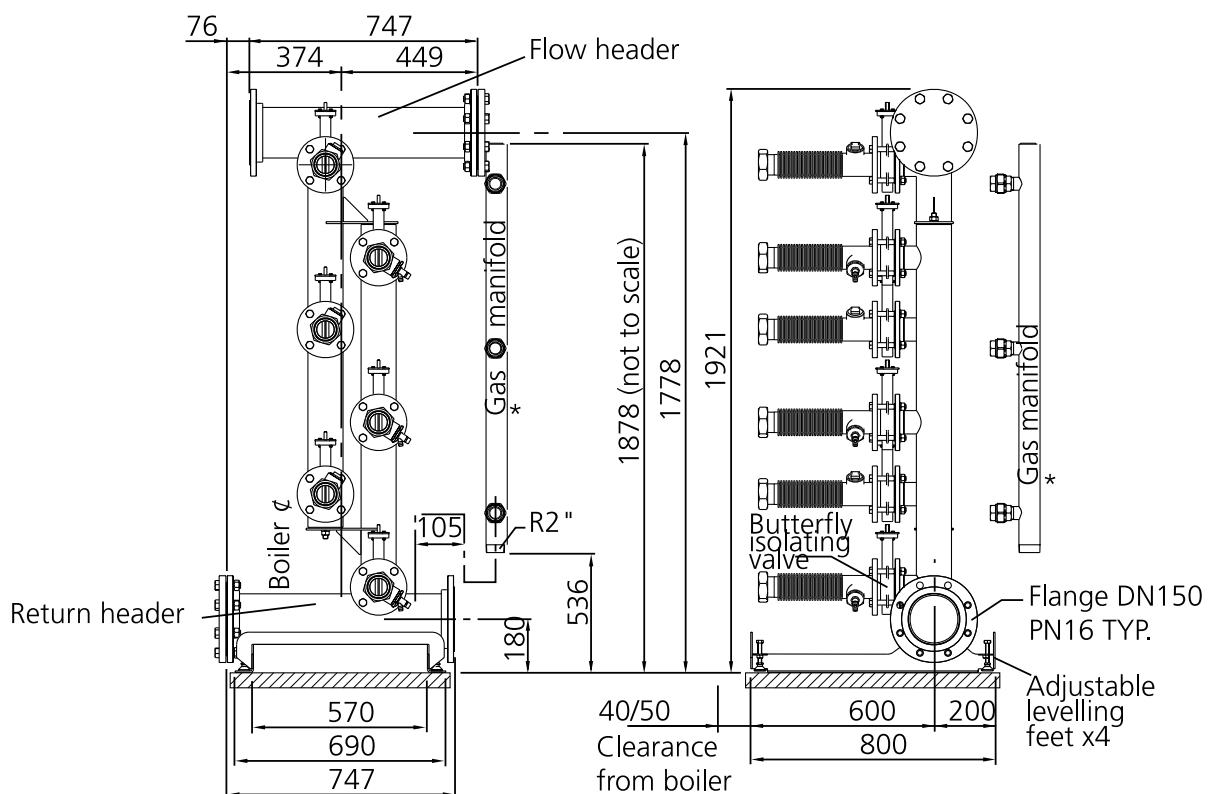

Technical submittal

Products: **Wessex ModuMax mk3 Pipe kits 150mm**

Project:

Customer:

Date:

- ⊗ Isolating quarter-turn ball valves for water flow and return connections on each boiler module
- ⊗ Flow and return flexible connectors and tees
- ⊗ Drain valves
- ⊗ Flow and return header pipe assembly
- ⊗ Gas manifold (supplied loose), can be fitted for top or bottom supply connection
- ⊗ Blanking flanges, gaskets and bolts for header ends
- ⊗ Adjustable levelling feet

*Gas manifolds supplied loose. Supply can be connected to the top or bottom of the manifold.

Note: All dimensions in mm unless otherwise stated.