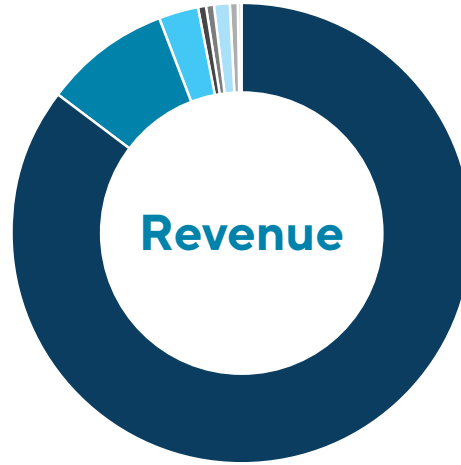

By the Numbers

Revenue

Ticket Sales	$38,226,466
Donor Contributions	$3,984,454
Grants	$1,250,273
Sponsorship	$479,953
Event Center	$306,416
Interest	$234,117
In-Kind	$223,131
Marketing	$46,387
Education	$42,879
Other	$10,563