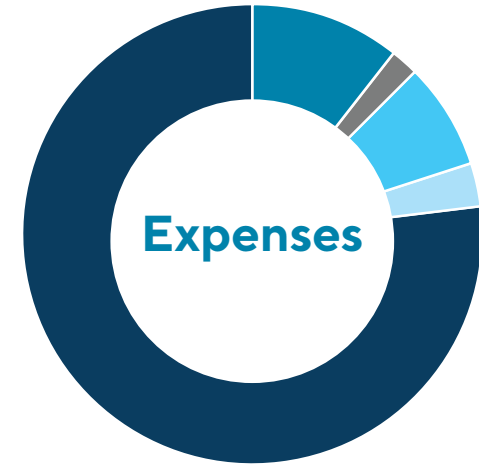

—**Amy Monson, theater director for Mayo High School in Rochester, Minnesota**

By the Numbers

Revenue

Ticket Sales	\$38,226,466
Donor Contributions	\$3,984,454
Grants	\$1,250,273
Sponsorship	\$479,953
Event Center	\$306,416
Interest	\$234,117
In-Kind	\$223,131
Marketing	\$46,387
Education	\$42,879
Other	\$10,563