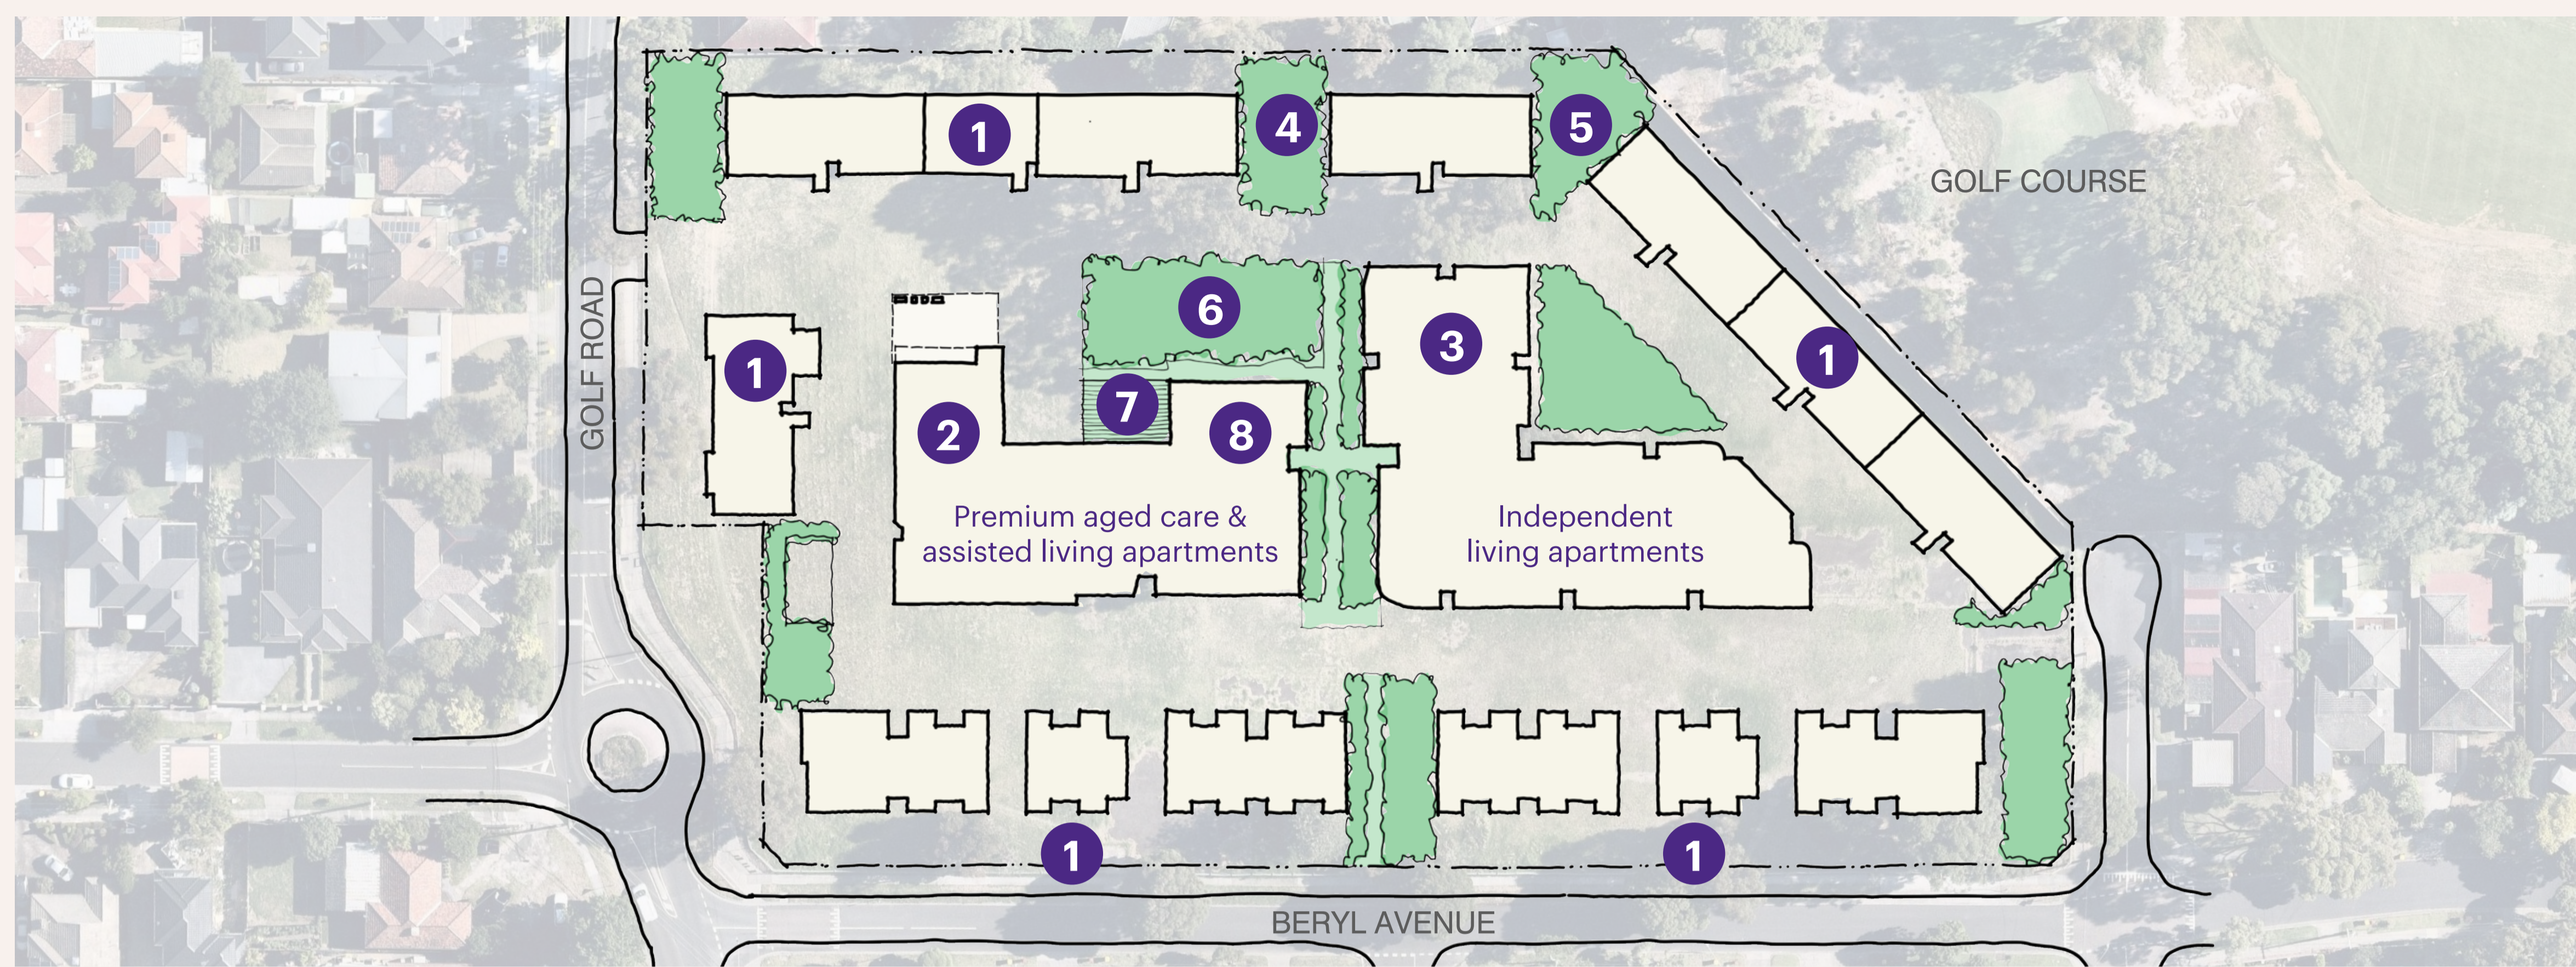

THE SUMMERSET OAKLEIGH SOUTH VISION

- A vibrant, contemporary and boutique village that delivers Summerset's continuum of care
- A community of high quality homes and services catering for a variety of people with different needs and interests
- A place with a distinct character that is timeless and connected with Oakleigh South's local amenity and character

*Images are indicative only

- | | |
|---|------------------------------|
| 1 Independent living villas | 5 Golf Green |
| 2 Premium aged care & assisted living apartments | 6 Village Green |
| 3 Independent living apartments | 7 Outdoor Terrace |
| 4 Community Gardens | 8 Community Amenities |