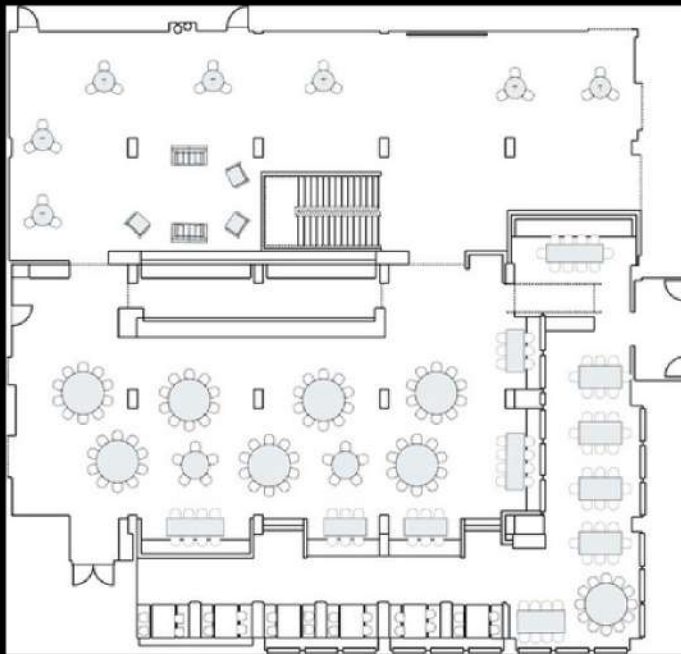

1817

Combining industrial scale with Irish pub-like warmth, our 1817 is well-suited for dining, receptions and celebrations. This space can accommodate a max of 350 reception-style so you will have plenty of room for your other spatial needs. The seated number depends on your spatial needs and food choices.

MORE ON 1817

1817

SAMPLE LAYOUTS

FULL SPACE

Accommodates 200 Seated Plus
Cocktail Lounge

SEMI-PRIVATE 2ND TIER SPACE

Accommodates 40 seated

AV is not permitted in semi-private
spaces during normal operating hours