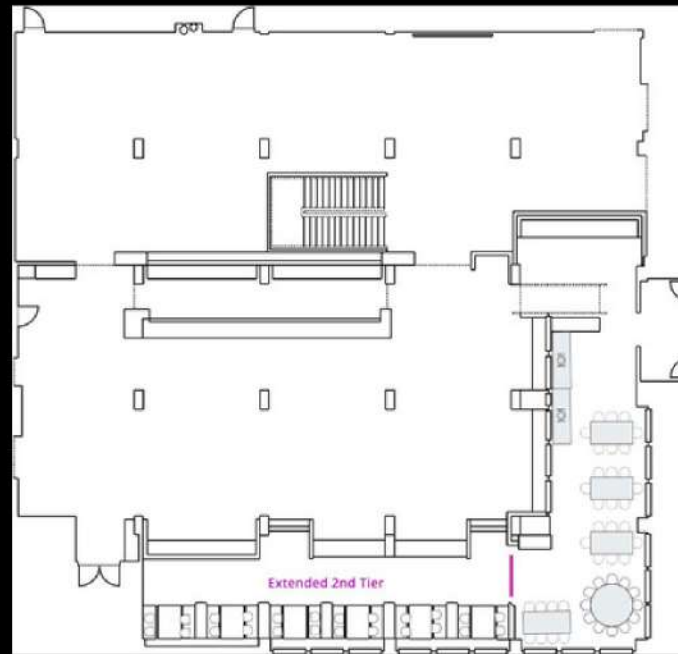

1817

Combining industrial scale with Irish pub-like warmth, our 1817 is well-suited for dining, receptions and celebrations. This space can accommodate a max of 350 reception-style so you will have plenty of room for your other spatial needs. The seated number depends on your spatial needs and food choices.

MORE ON 1817

1817

SAMPLE LAYOUTS

FULL SPACE

Accommodates 200 Seated Plus
Cocktail Lounge

SEMI-PRIVATE 2ND TIER SPACE

Accommodates 40 seated

AV is not permitted in semi-private
spaces during normal operating hours