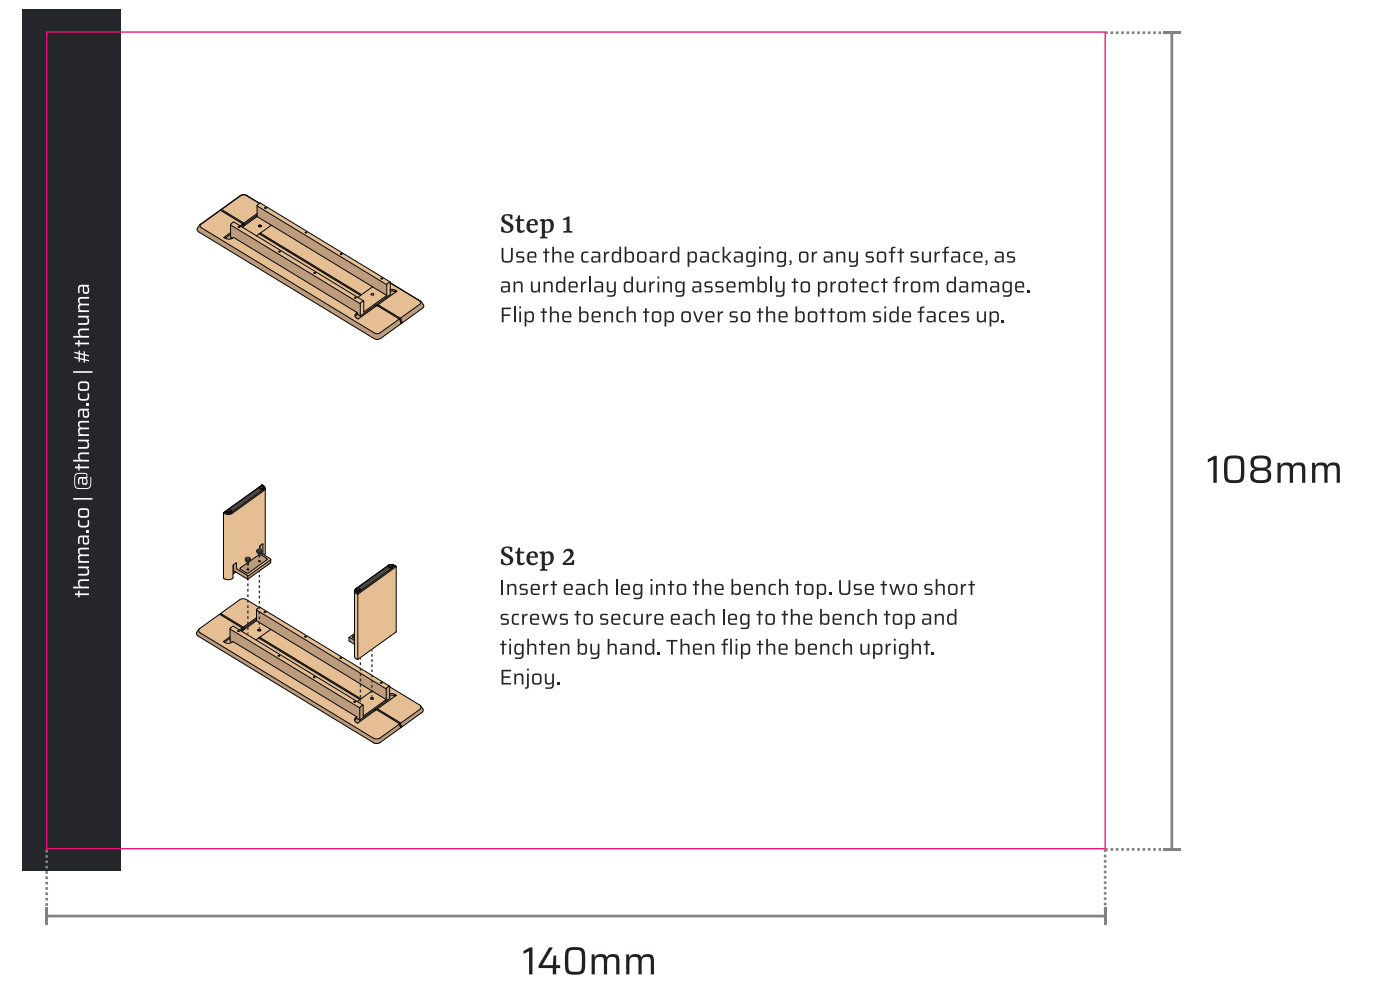

Bench Insert Card

240722 version

FRONT

BACK

Finish Size | 140mm x 108mm

Paper Stock | White Paper

Press | 4/4 Digital Print. Black CMYK: 50 / 48 / 51 / 59

Finishing | Trim to size

All magenta for visual reference only, not for print.