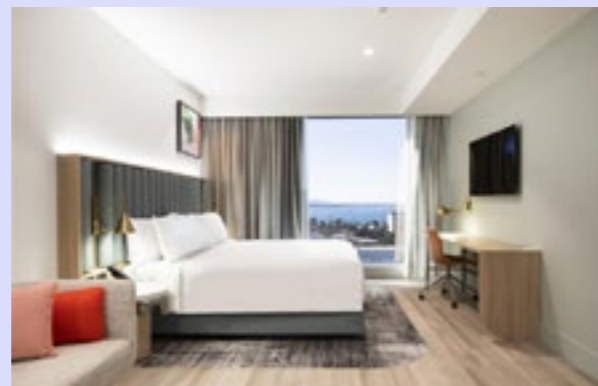

Stay the Night

With a 200-room Crowne Plaza Geelong onsite and over 1,500 rooms nearby, you'll find the perfect place to stay.

Crowne Plaza Geelong
200 rooms

🚶 Onsite

Novotel Geelong
109 rooms

🚶 8 mins

Holiday Inn and Suites Geelong
180 rooms