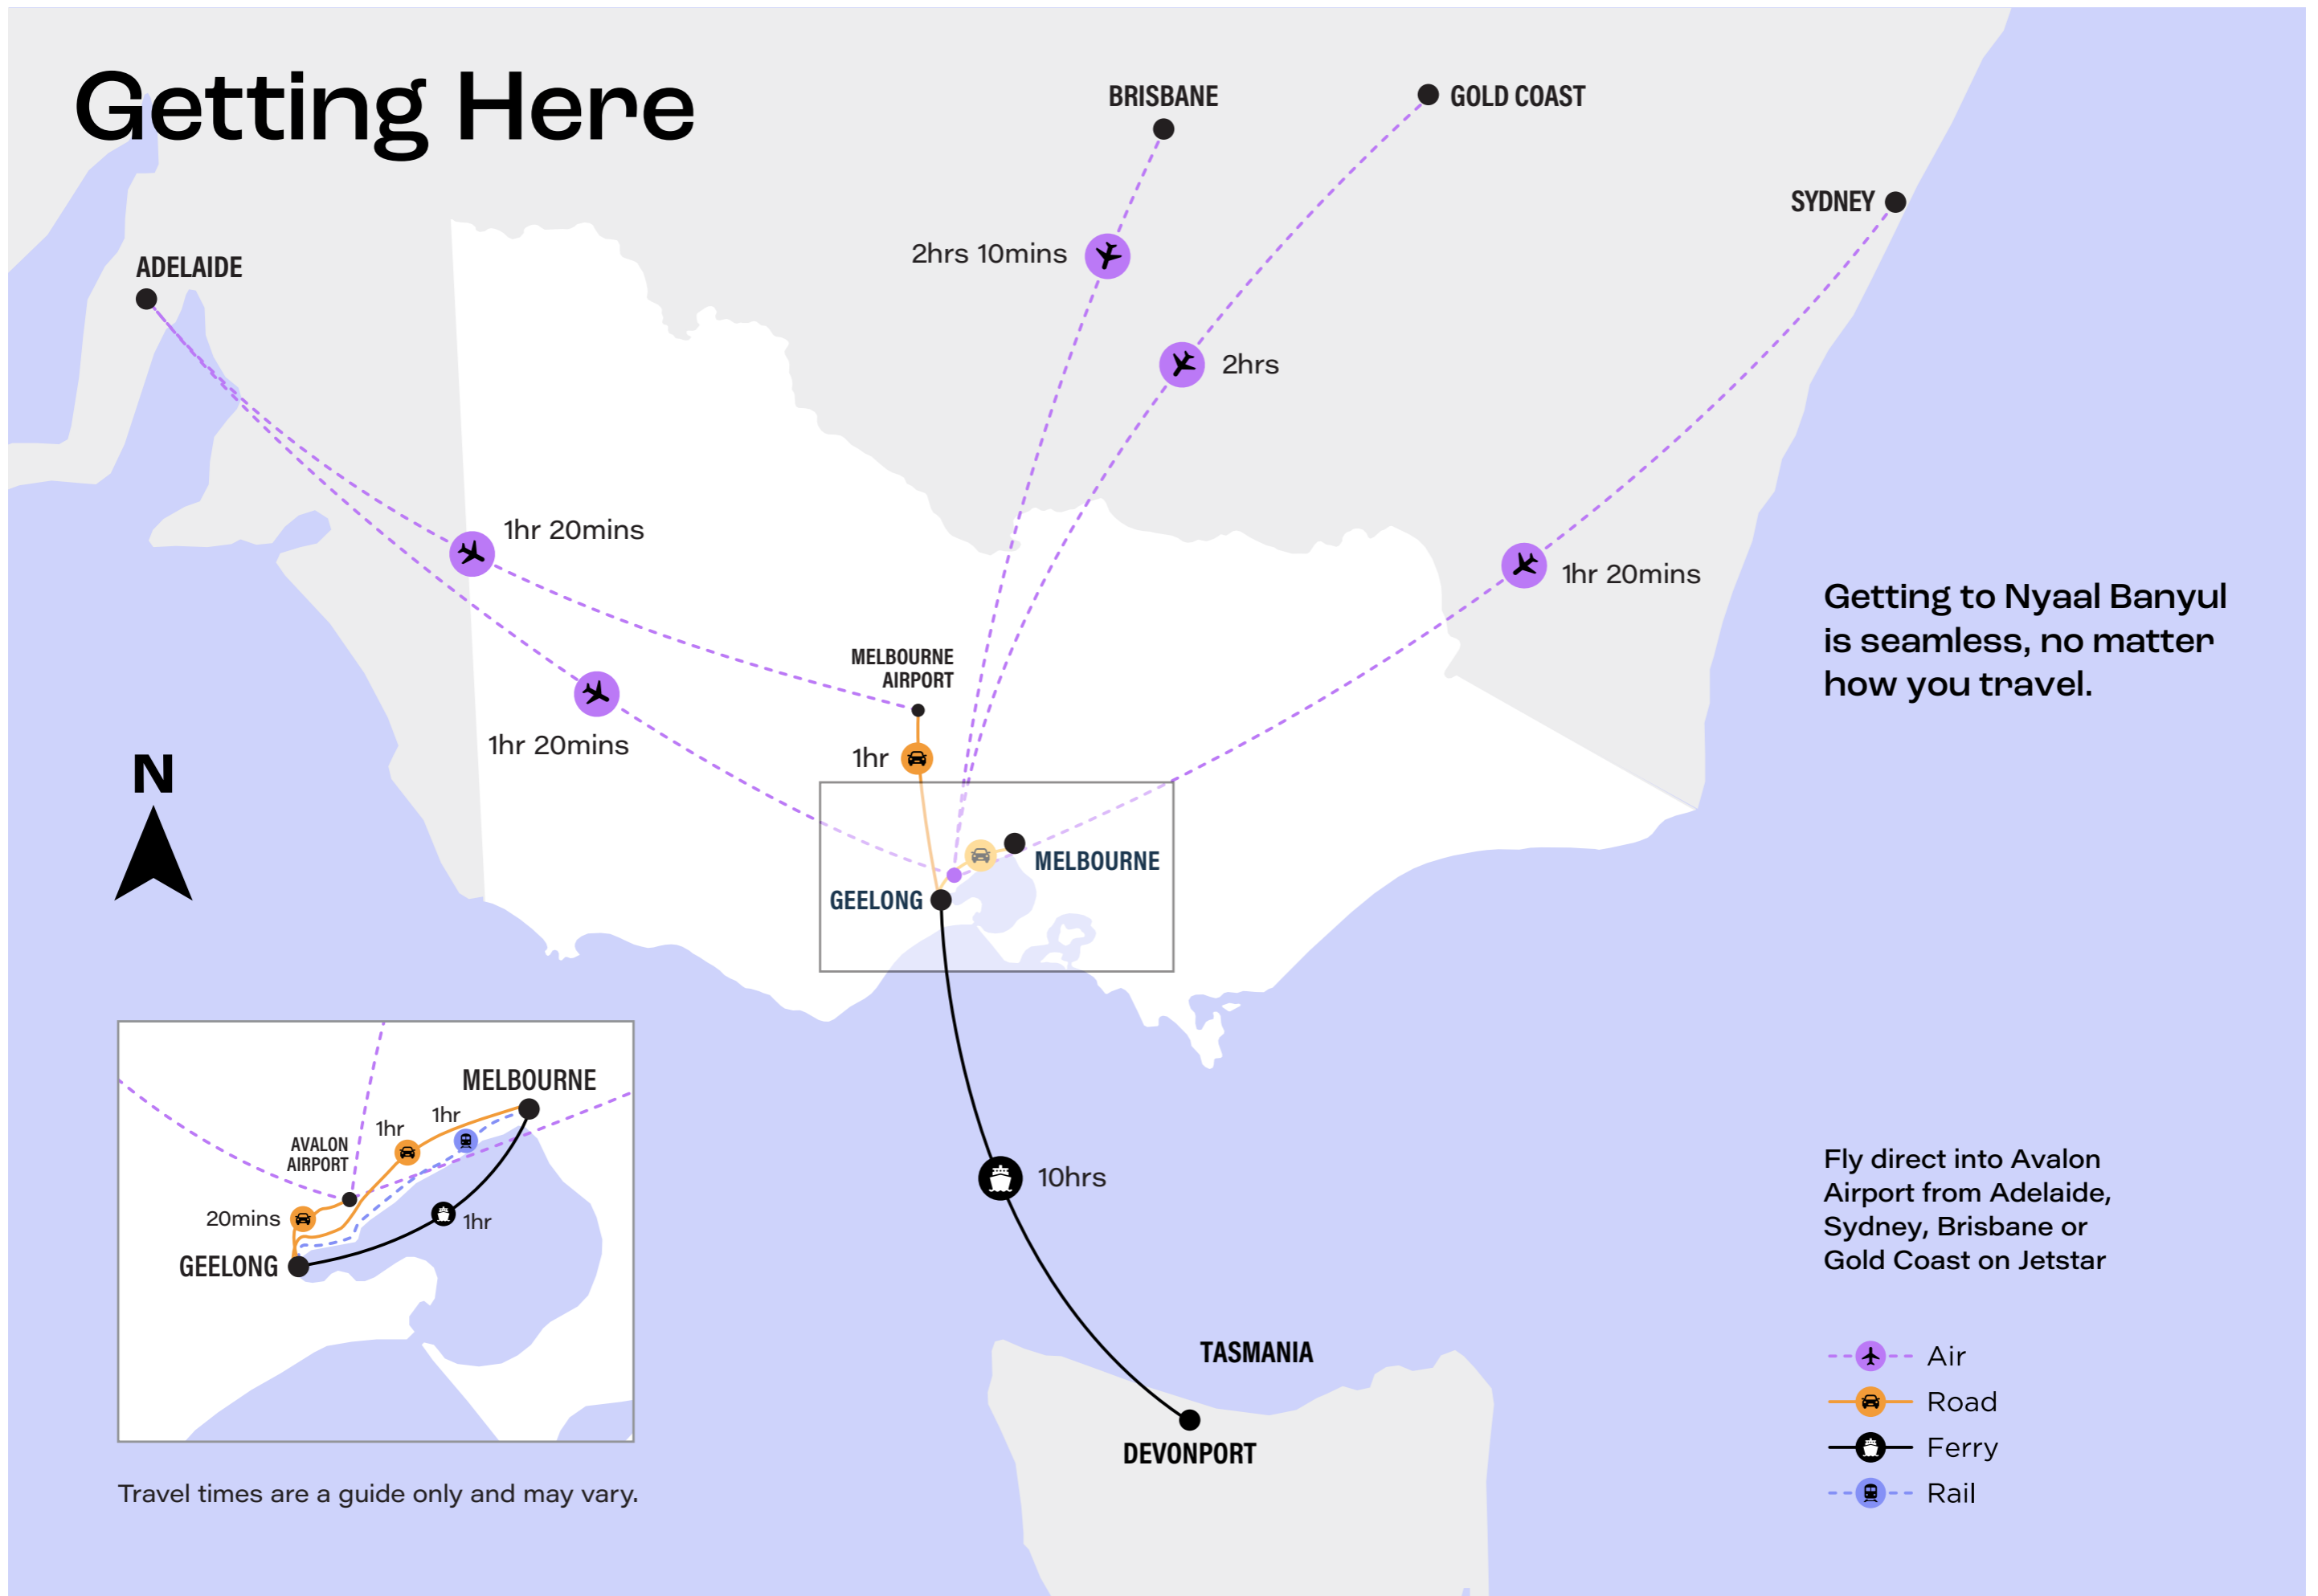

Getting Here

Getting to Nyaal Banyul is seamless, no matter how you travel.

Fly direct into Avalon Airport from Adelaide, Sydney, Brisbane or Gold Coast on Jetstar

- Air
- Road
- Ferry
- Rail

Travel times are a guide only and may vary.