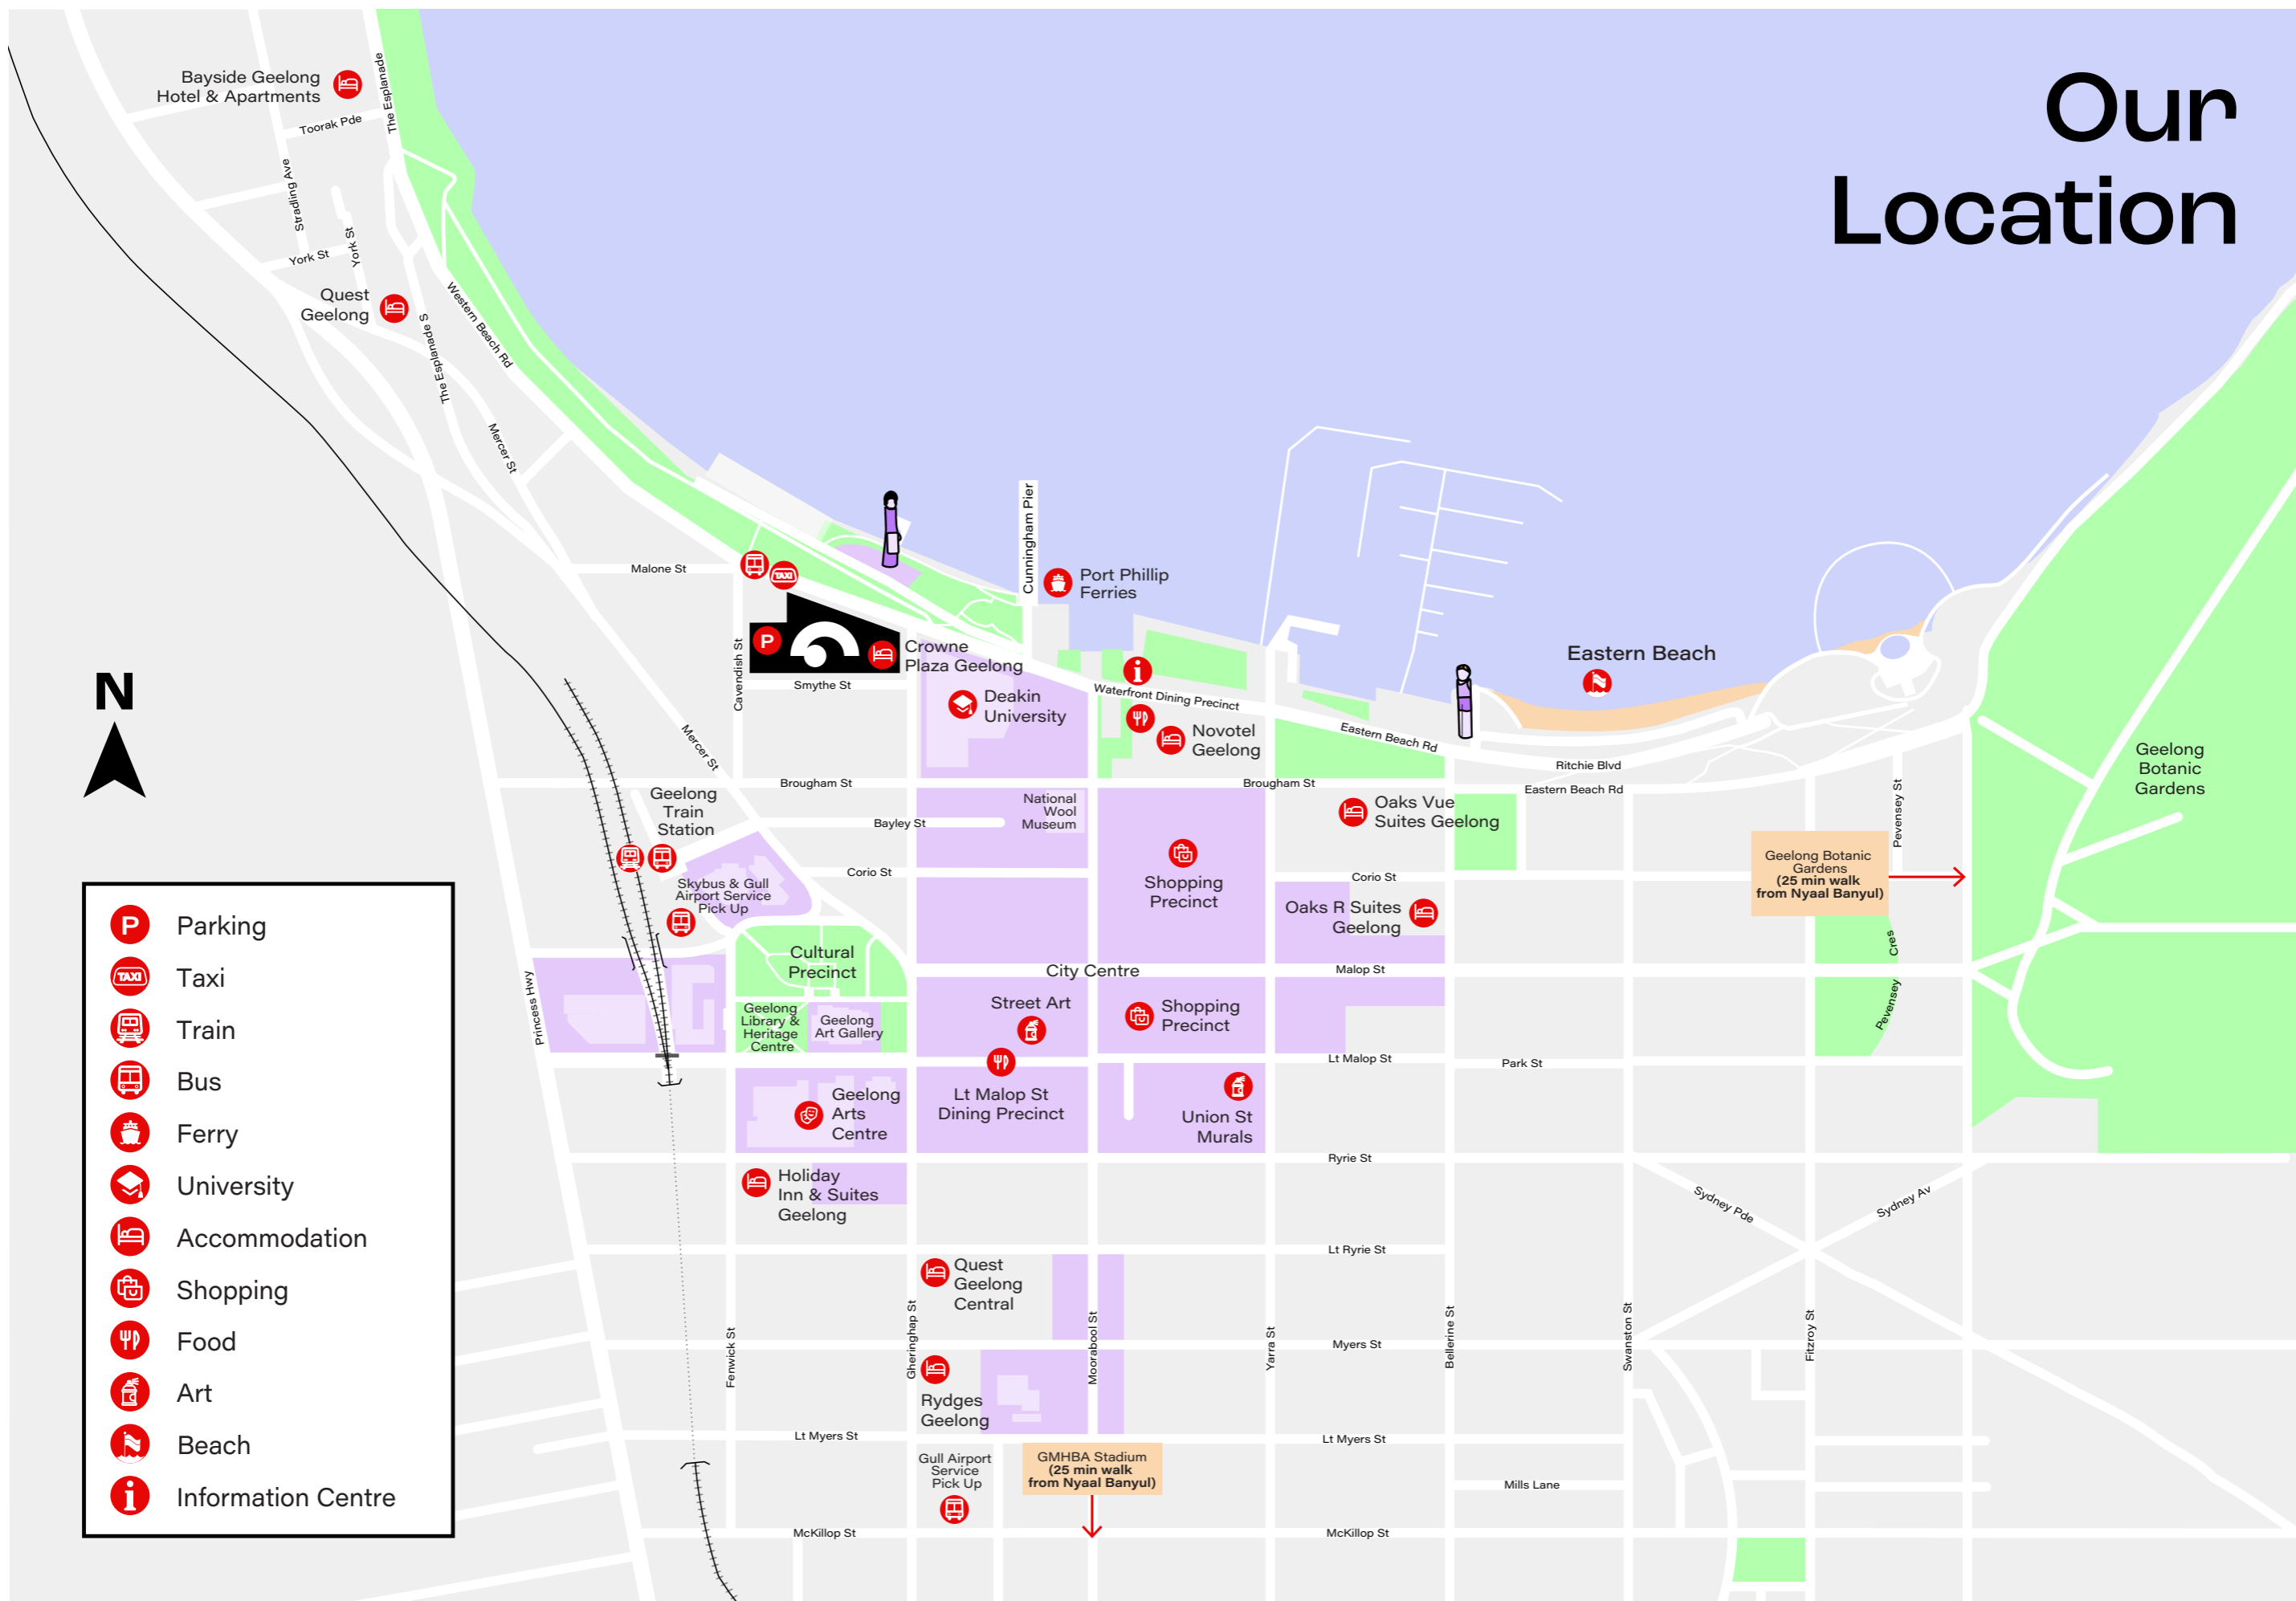

Our Location