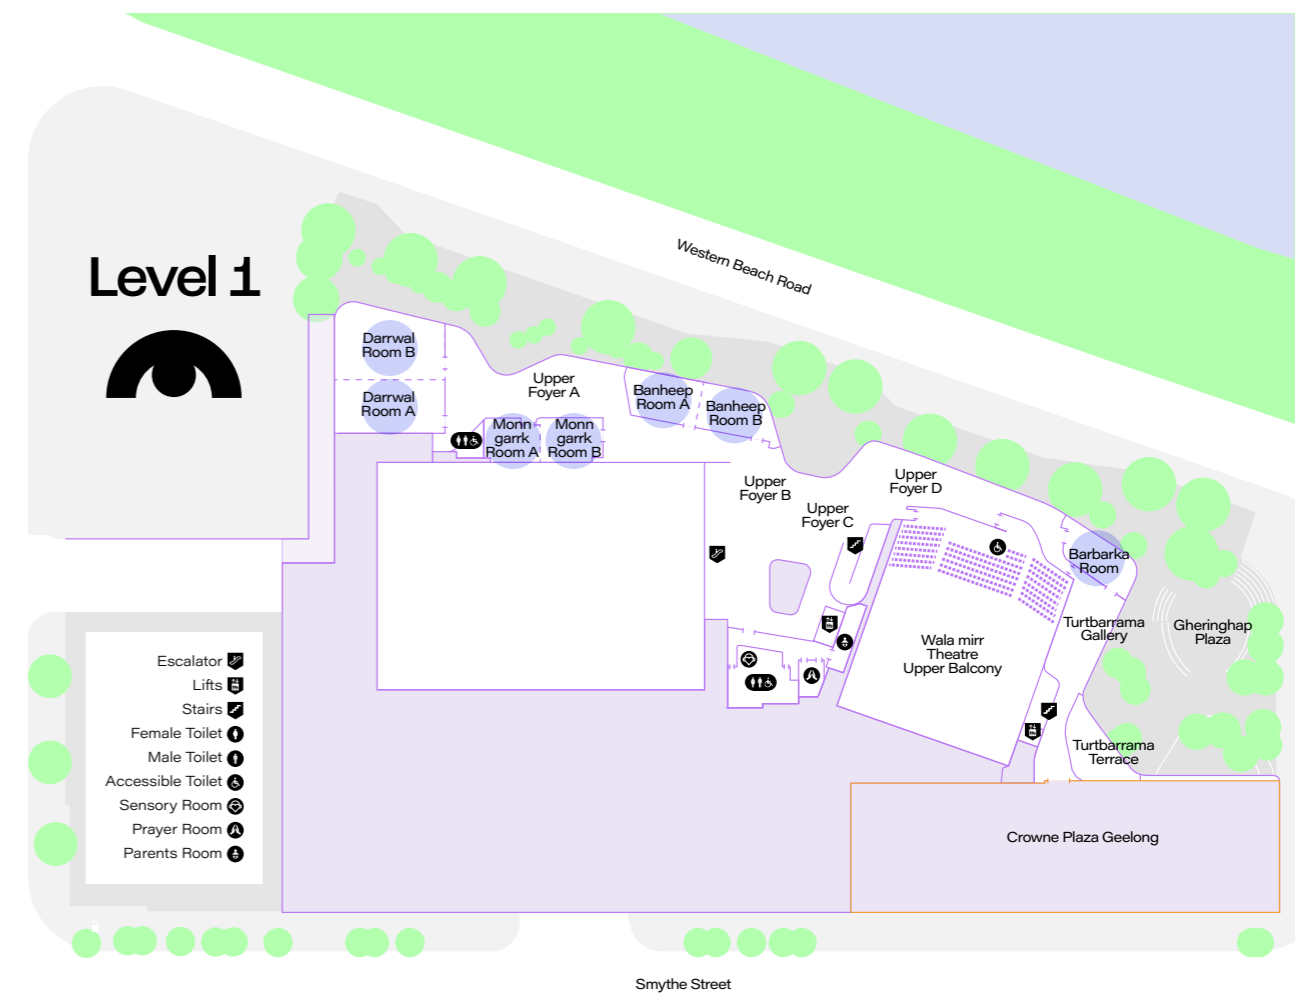

Meeting Rooms

Meeting Rooms

Capacities	Area (m²)	Theatre	Classroom	Cabaret	U-Shape
Monngarrk Room A	60	53	24	24	21
Monngarrk Room B	67	52	24	24	15
Monngarrk Room A&B Combined	127	119	51	56	45
Barbarka Room	74	53	24	24	21
Banheep Room A	91	58	30	40	27
Banheep Room B	79	56	33	24	15
Banheep Room A&B Combined	169	125	60	80	57
Darrwal Room A	156	127	78	64	42
Darrwal Room B	192	158	81	80	42
Darrwal Room A&B Combined	348	258	159	152	-