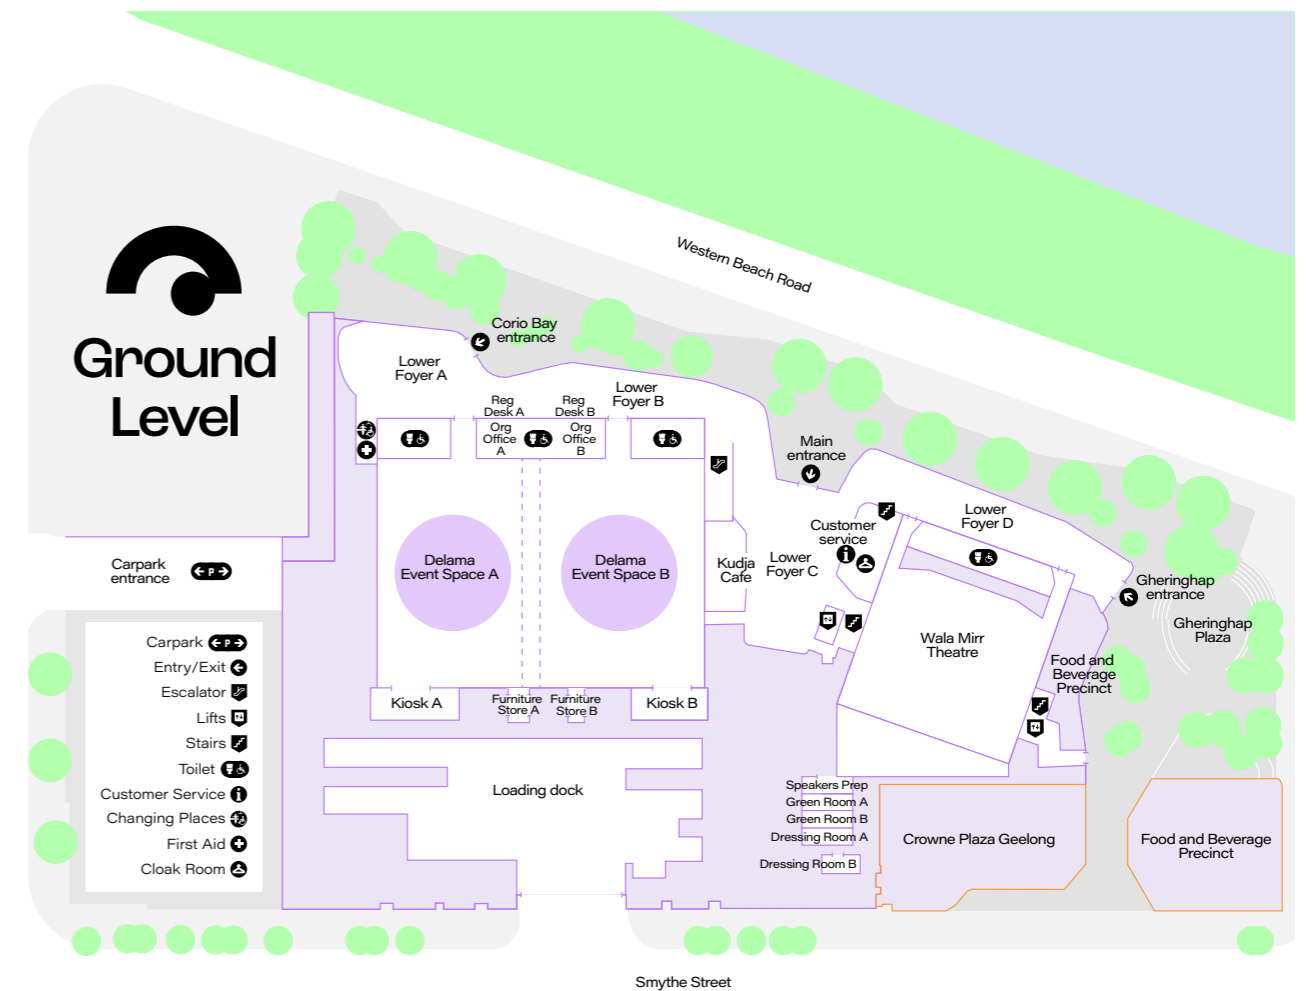

Delama Event Space

Delama Event Space

Capacities	Area (m²)	Theatre	Cocktail	Banquet	Cabaret
Delama Event Space A	891	624	743	400	320
Delama Event Space B	1,003	768	836	470	376
Delama Event Space A and B Combined	1,974	1,702	1,645	1,100	888