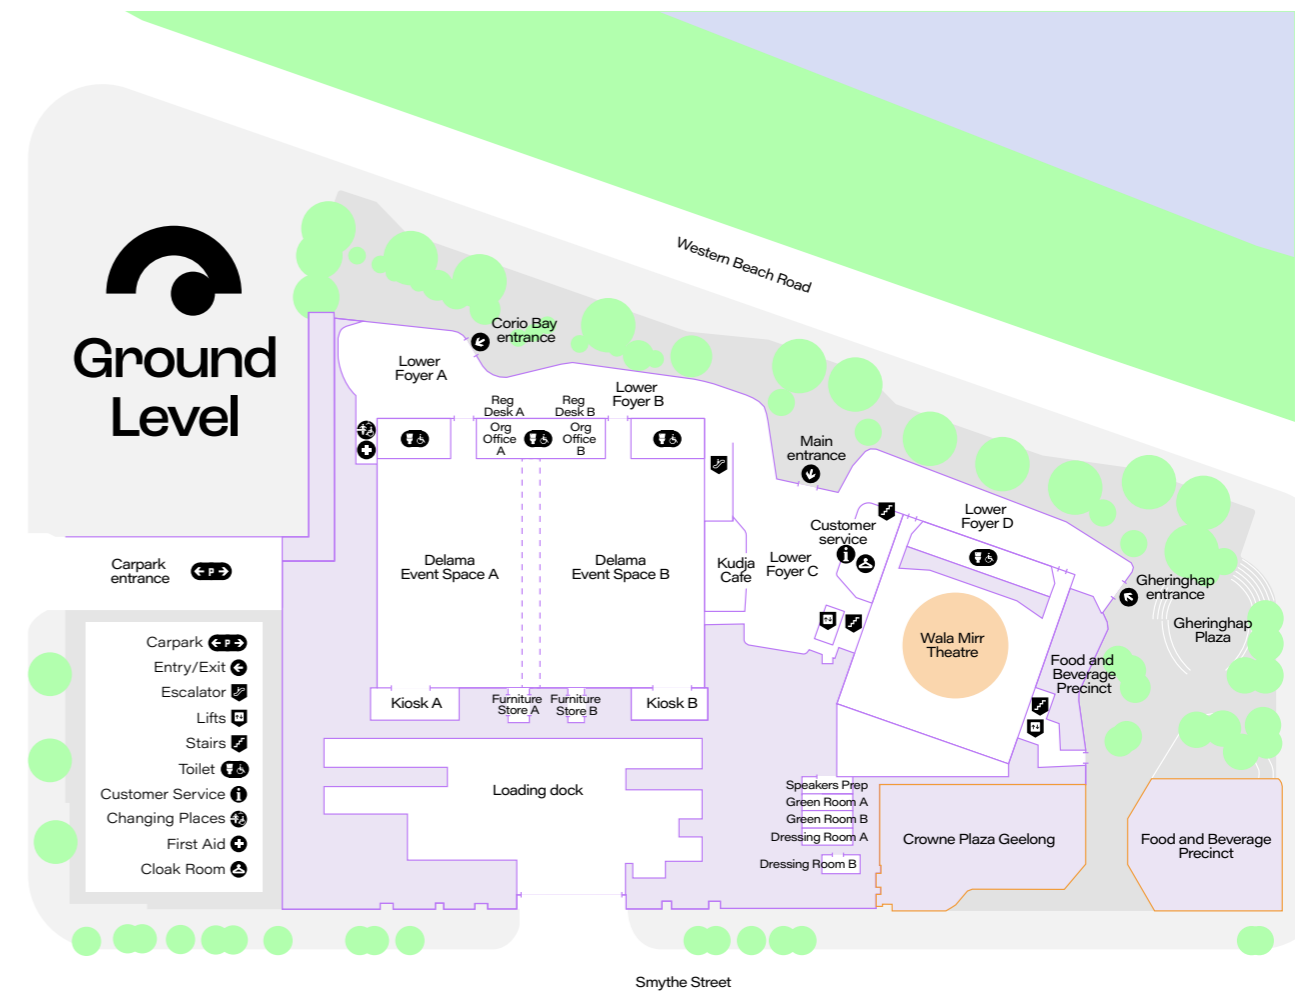

Wala Mirr Theatre

Wala Mirr Theatre

Capacities	Area (m²)	Theatre	Cocktail	Banquet	Cabaret
Tiered - 6m stage	-	1,004	-	-	-
Tiered - 6m stage (excluding balcony)	-	635	-	-	-
Tiered - 8m stage	-	956	-	-	-
Tiered - 8m stage (excluding balcony)	-	587	-	-	-
Flat floor - 6m stage	740	524	467	370	296
Flat floor - 8m stage	740	452	420	330	264