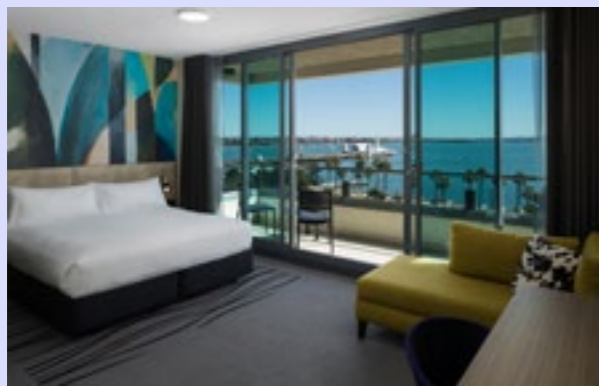

Stay the Night

With a 200-room Crowne Plaza Geelong onsite and over 1,500 rooms nearby, you'll find the perfect place to stay.

Crowne Plaza Geelong
200 rooms

🚶 Onsite

Novotel Geelong
109 rooms

🚶 8 mins

Holiday Inn and Suites Geelong
180 rooms