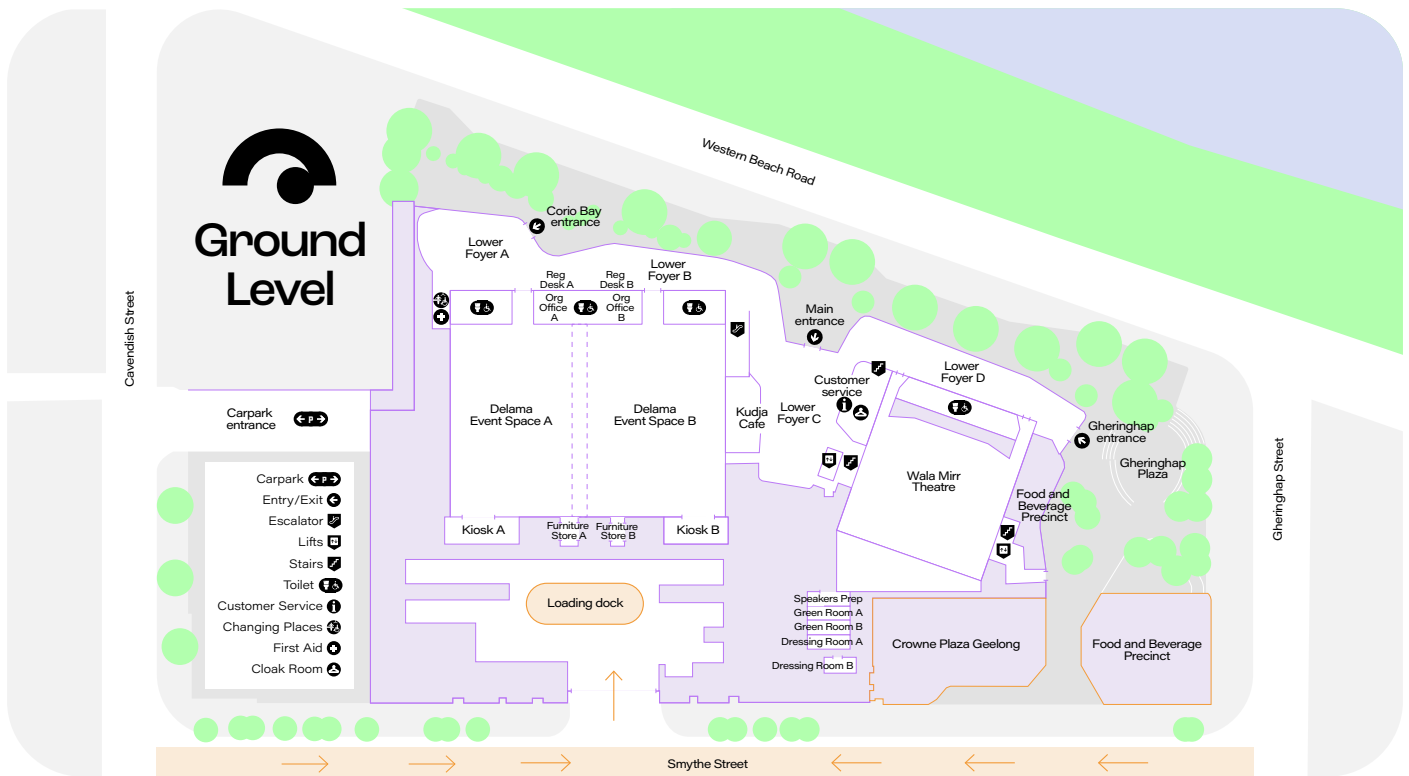

Nyaal Banyul Loading Dock Delivery Label

The following label must be attached to every item delivered to the loading dock.

The Nyaal Banyul loading dock is located at **25 Smythe Street, Geelong**. For further information, please contact our **Logistics team** on **0361459707**.

Nyaal Banyul staff will only sign for deliveries **between 7am–4pm, Monday to Friday**. We will not accept responsibility for items left at the loading dock outside of these times.

General Information

The loading dock is managed and controlled by Nyaal Banyul's logistics department.

- Children under 15 and animals are not permitted on the loading dock.
- A 30-minute parking limit applies for drop-off/pick-up of goods during the move in and move out process. Vehicles and their contents are the responsibility of the owner.

All vehicles entering the loading dock will be required to check in at the boom gate. If not manned, please use the intercom and speak to security.