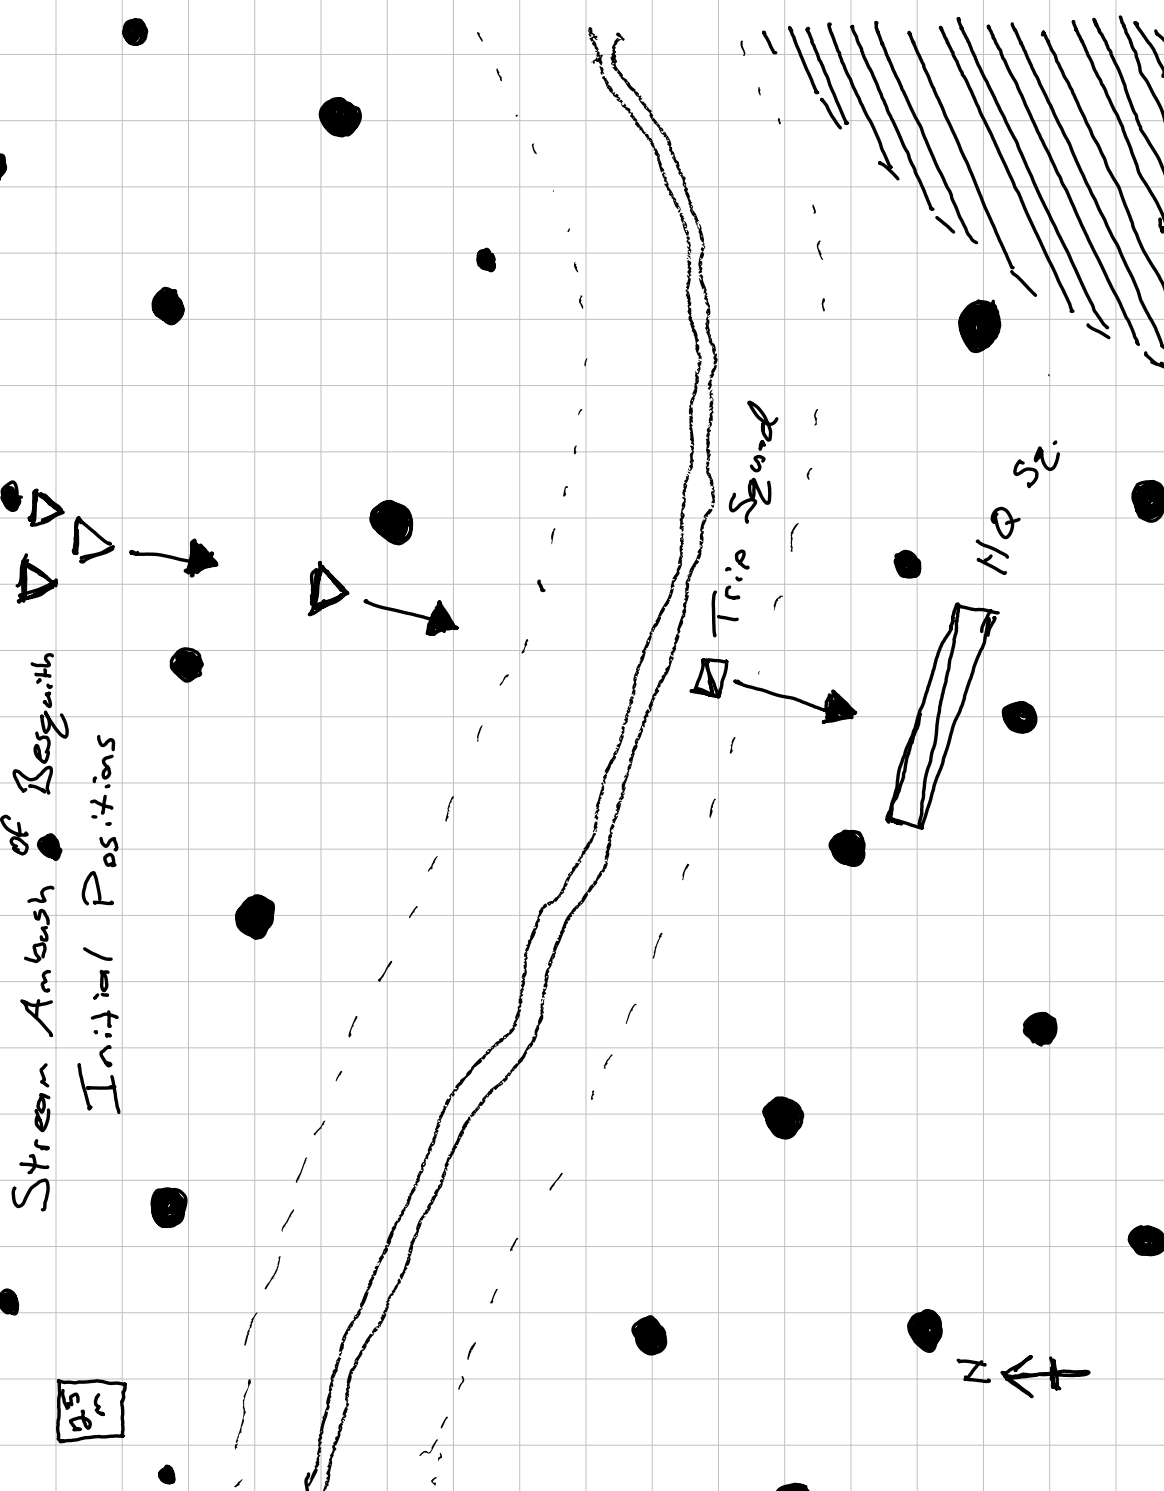

Stream Ambush of Berguith
Initial Positions

75
m

Trap

HQ St.