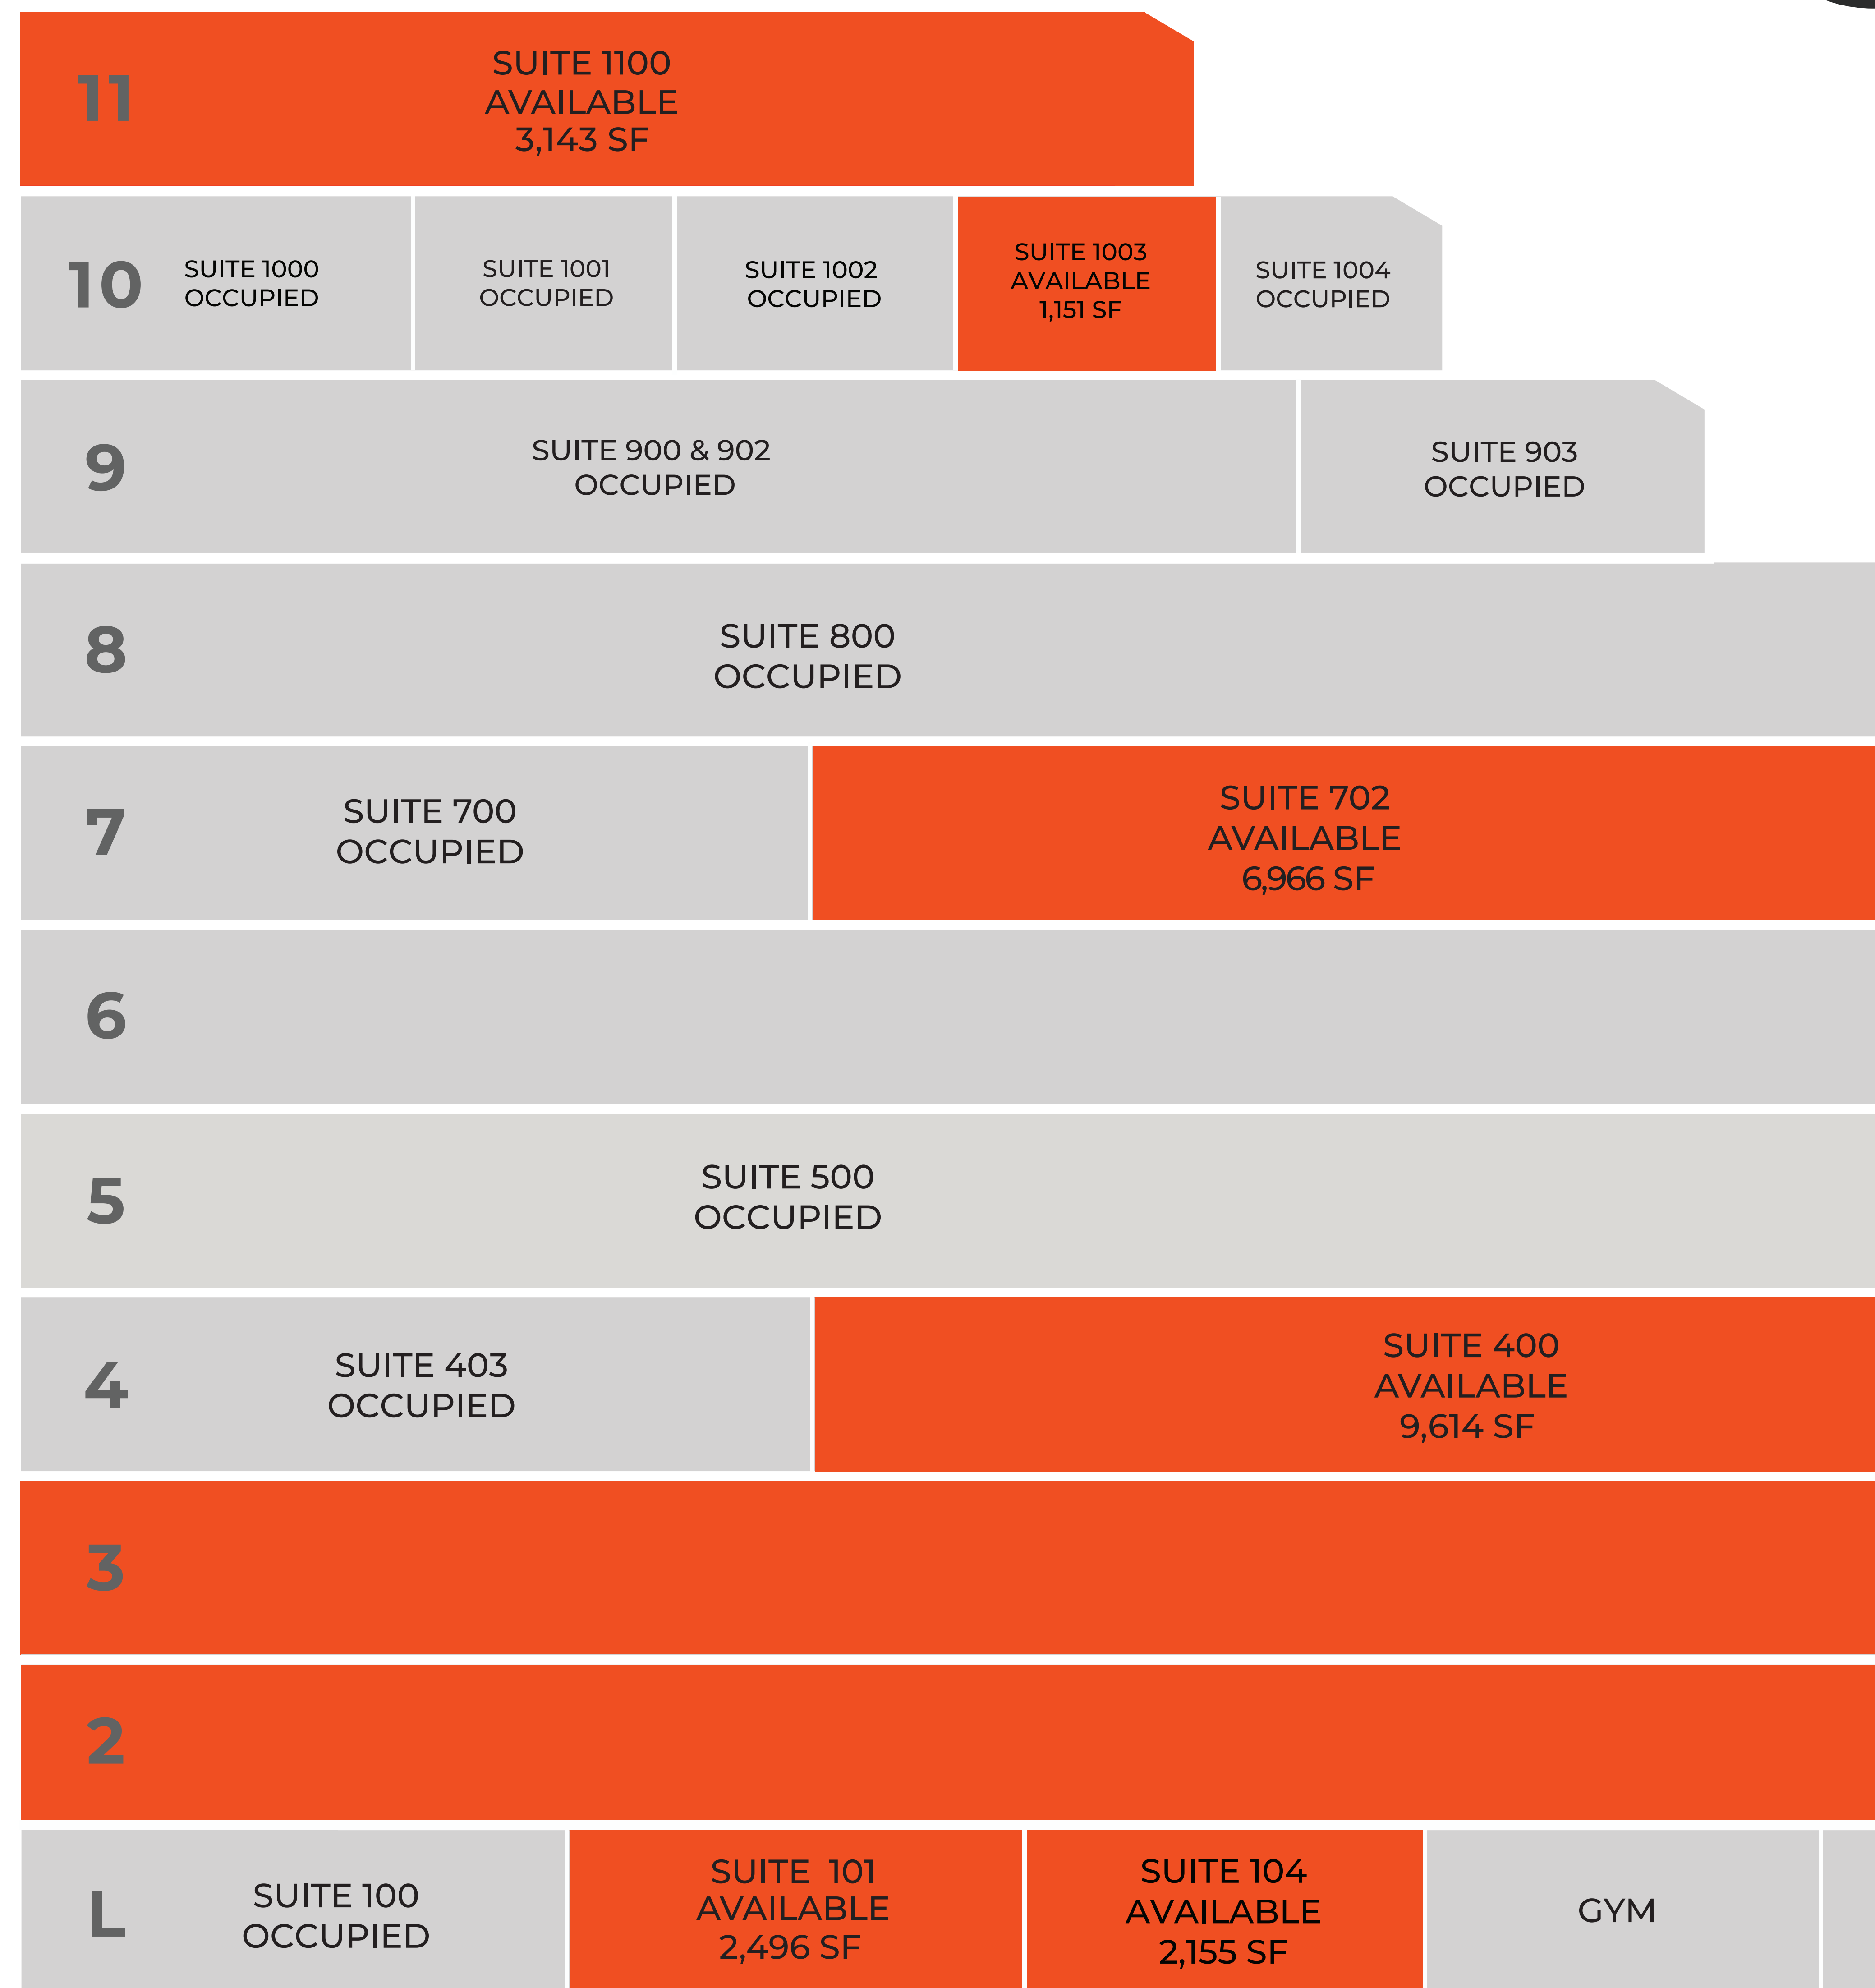

galleria

KITCHENER, ON

FREDERICK TOWER

WEBER TOWER

OCCUPIED
 AVAILABLE
 SUBLEASE