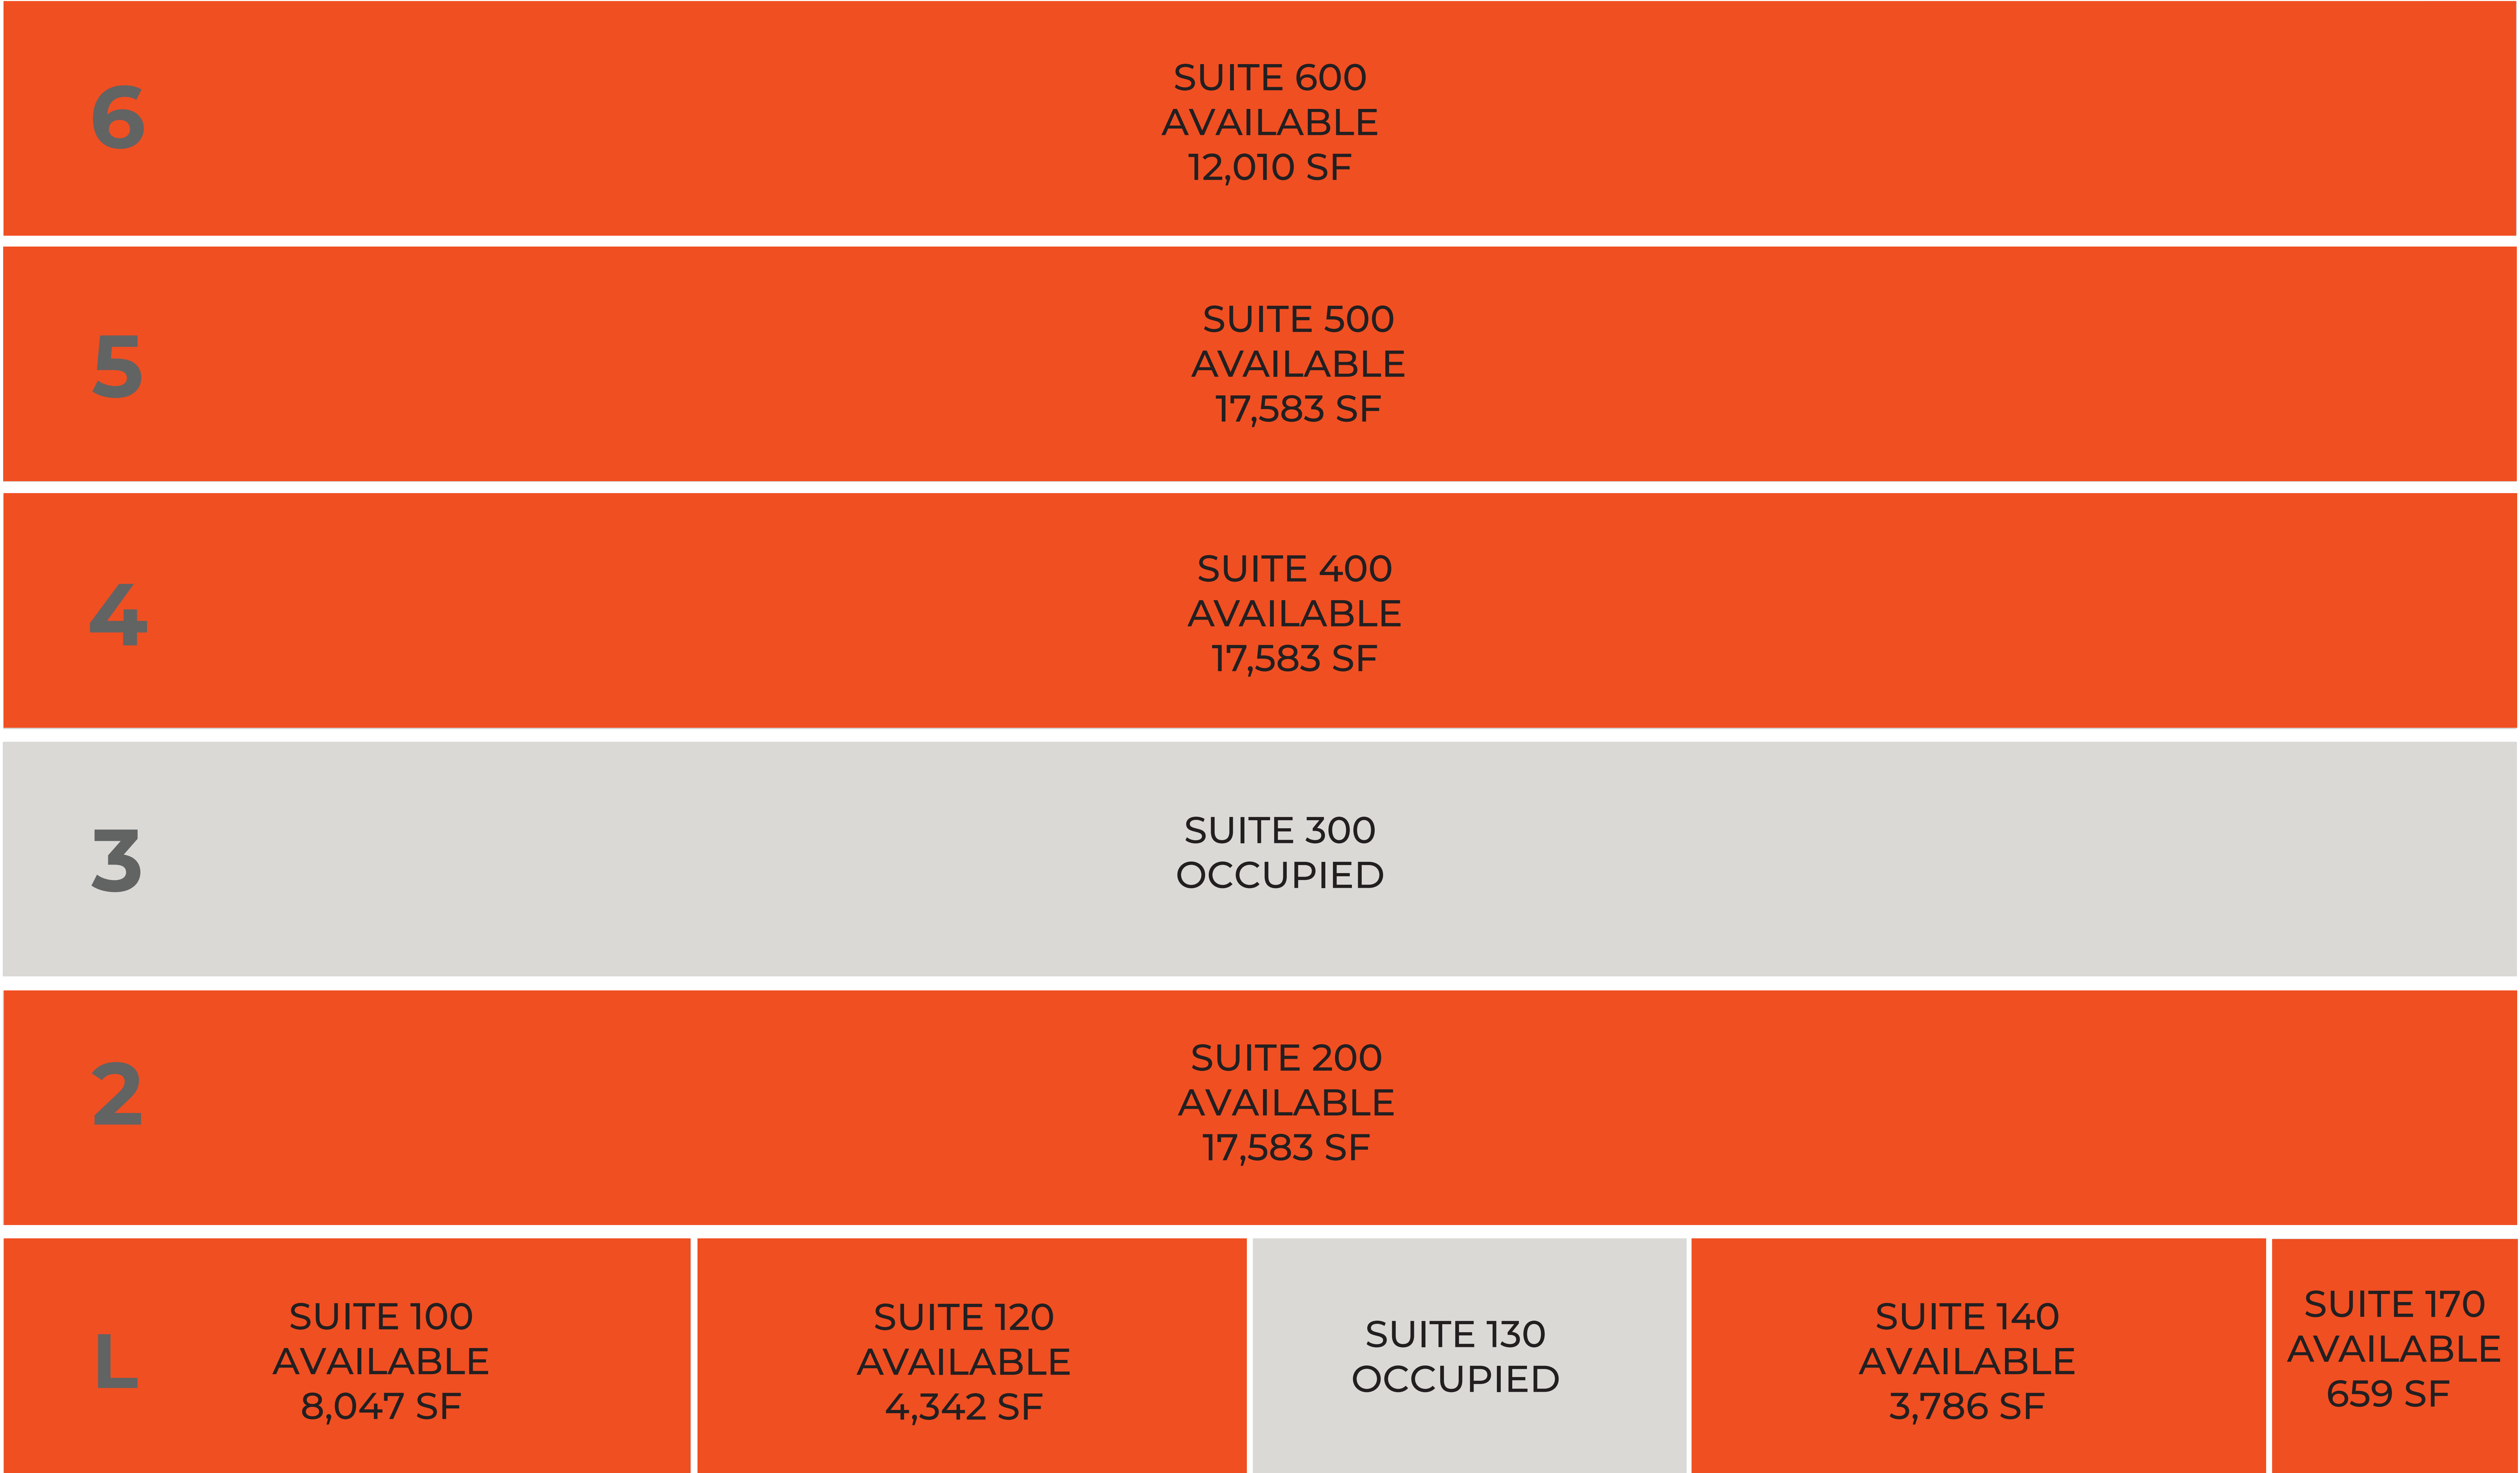

# 235 KING

STREET EAST  
KITCHENER, ON

■ OCCUPIED  
■ AVAILABLE