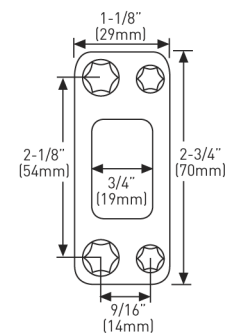

HIGH SECURITY STRIKE

MEASUREMENTS SUBJECT TO A 3% VARIANCE

MEASUREMENTS ARE FOR REFERENCE ONLY. TAYMOR RESERVES THE RIGHT TO CHANGE THE PRODUCT SPECS WITHOUT NOTICE. FOR PRODUCT WARRANTY, PLEASE VISIT TAYMOR WEBSITE FOR DETAILS

	SATIN NICKEL 15	MATTE BLACK 19	POLISHED CHROME 26	SATIN CHROME 26D	CASE QTY
PREMIER ROUND DEADBOLT	30-D01SC408SN	30-D01SC408BLK	30-D01SC408PC	30-D01SC408SC	9