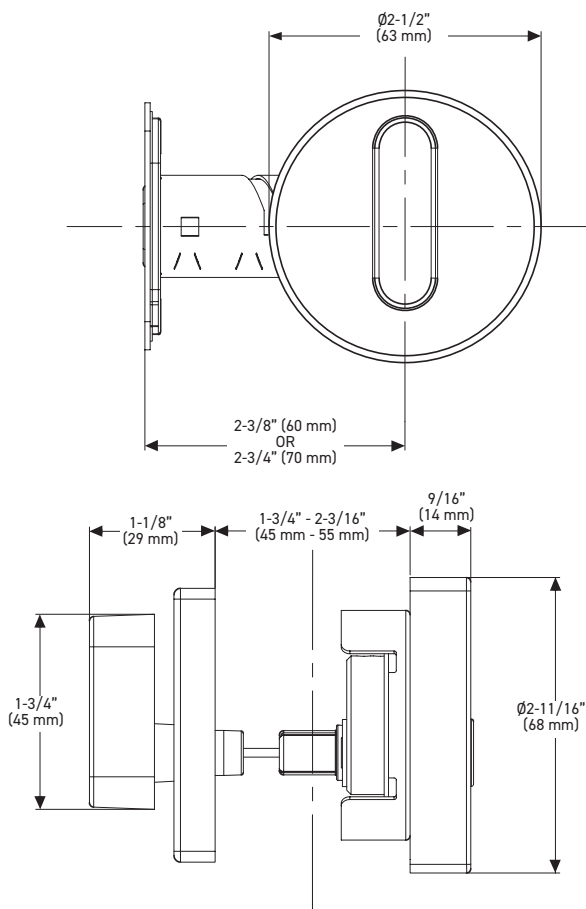

### SPECIFICATIONS

- › ADA THUMBTURN
- › CONCEALED SCREW MOUNT
- › INCLUDES ANTI-PRY COLLAR
- › UNIVERSAL 6-IN-1 LATCH
- › HIGH TENSILE STEEL ANTI-SAW DEADBOLT WITH 1" THROW
- › DEADBOLT FITS 2-1/8" (54 mm) OR 1-1/2" (38 mm) BORE HOLE
- › FITS STANDARD DOOR THICKNESS: 1-3/4" (45 mm) TO 2-1/8" (55 mm)
- › HIGH SECURITY DEADBOLT STRIKE

### LOCK ASSEMBLY

### 6-IN-1 LATCH

	SATIN NICKEL 15	MATTE BLACK 19	POLISHED CHROME 26	SATIN CHROME 26D	CASE QTY
PREMIER ROUND DEADBOLT	30-D01SC408SN	30-D01SC408BLK	30-D01SC408PC	30-D01SC408SC	9