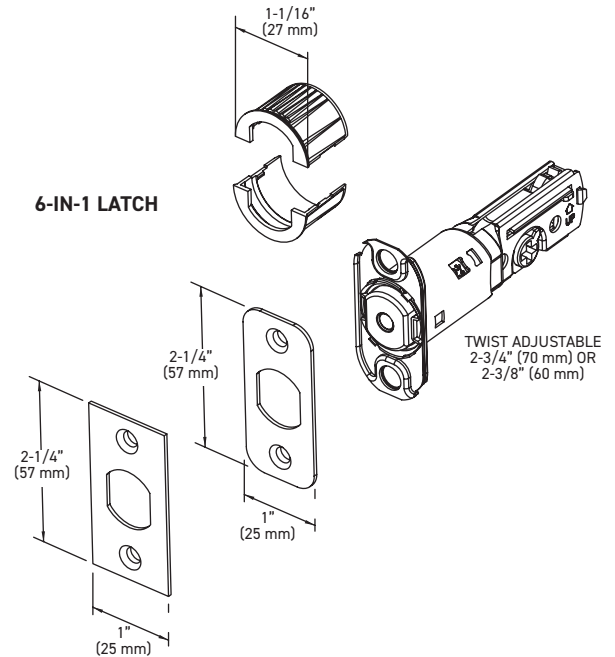

### SPECIFICATIONS

- › ADA THUMBTURN
- › CONCEALED SCREW MOUNT
- › INCLUDES ANTI-PRY COLLAR
- › UNIVERSAL 6-IN-1 LATCH
- › HIGH TENSILE STEEL ANTI-SAW DEADBOLT WITH 1" THROW
- › DEADBOLT FITS 2-1/8" (54 mm) OR 1-1/2" (38 mm) BORE HOLE
- › FITS STANDARD DOOR THICKNESS: 1-3/4" (45 mm) TO 2-1/8" (55 mm)
- › HIGH SECURITY DEADBOLT STRIKE

### LOCK ASSEMBLY

### 6-IN-1 LATCH