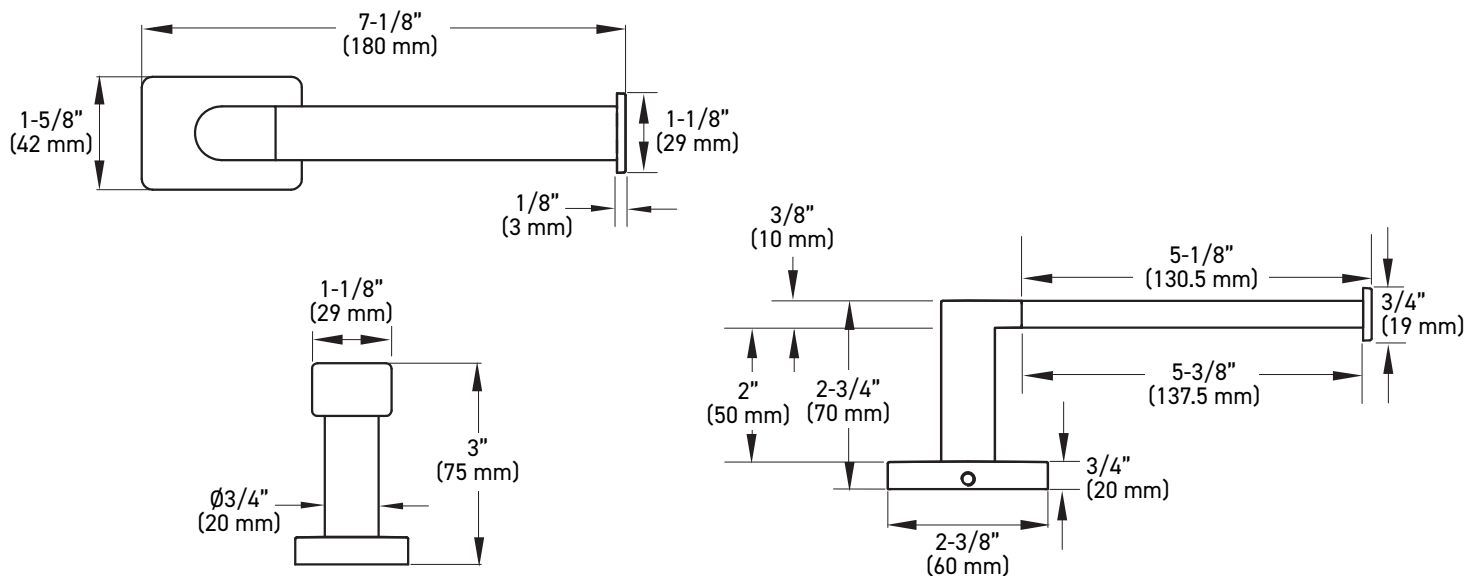

PAPER HOLDER (RIGHT HAND INSTALLATION)

MEASUREMENTS SUBJECT TO A 3% VARIANCE. MEASUREMENTS ARE FOR REFERENCE ONLY. TAYMOR RESERVES THE RIGHT TO CHANGE PRODUCT SPECS WITHOUT NOTICE.