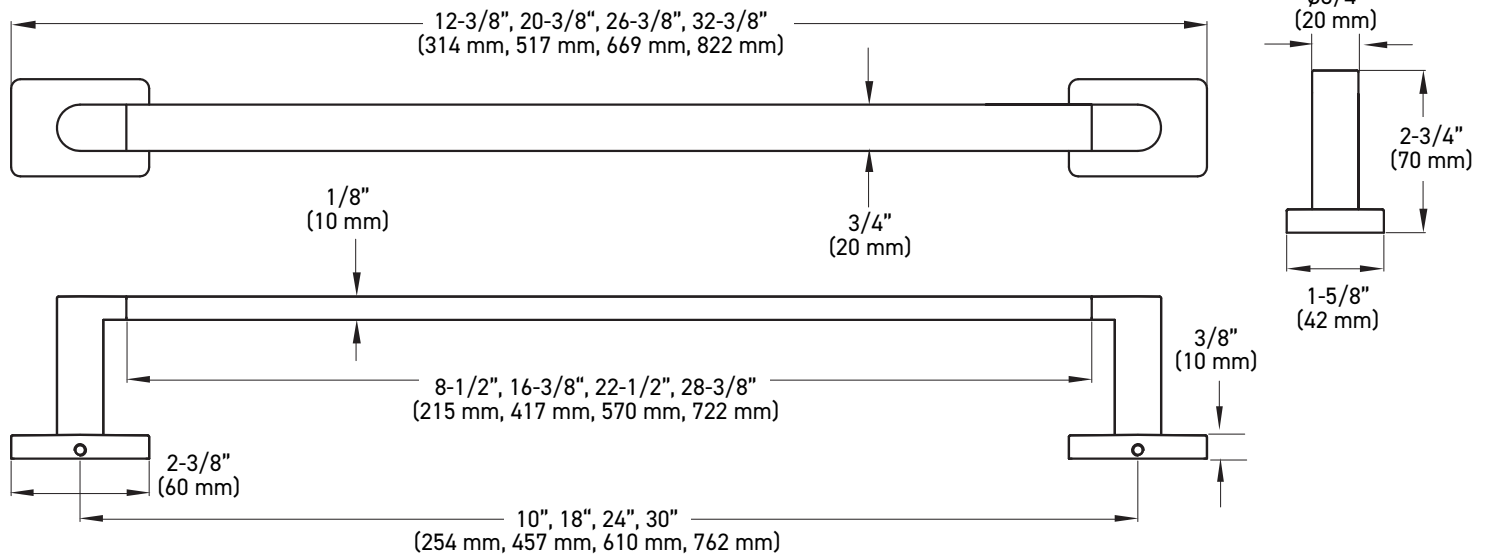

TOWEL BAR

ROBE HOOK

PAPER HOLDER (RIGHT HAND INSTALLATION)

MEASUREMENTS SUBJECT TO A 3% VARIANCE. MEASUREMENTS ARE FOR REFERENCE ONLY. TAYMOR RESERVES THE RIGHT TO CHANGE PRODUCT SPECS WITHOUT NOTICE.