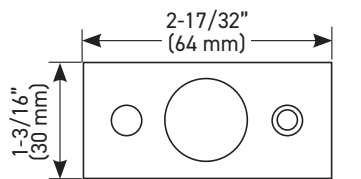

| FUNCTIONS | LINE CODE | SKU | FINISH CODE | ITEM CODE |
|-------------|-----------|---------|-------------|---------------------|
| Entry | 30 | D006464 | SB | 30-D006464SB |
| Privacy | 30 | D006424 | SB | 30-D006424SB |
| Passage 🔥 | 30 | D006434 | SB | 30-D006434SB |
| Inside Trim | 30 | HL0064 | SB | 30-HL0064SB |
| Dummy | 30 | 644 | SB | 30-644SB |

INTERIOR BRACKET

EXTERIOR BRACKET

MEASUREMENTS SUBJECT TO A 3% VARIANCE. MEASUREMENTS ARE FOR REFERENCE ONLY. TAYMOR RESERVES THE RIGHT TO CHANGE PRODUCT SPECS WITHOUT NOTICE.