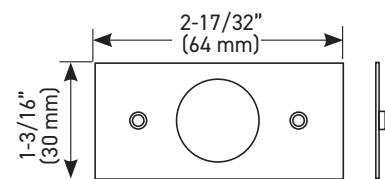

| FUNCTIONS | LINE CODE | SKU | FINISH CODE | ITEM CODE |
|-------------|-----------|---------|-------------|---------------------|
| Entry | 30 | D006464 | SB | 30-D006464SB |
| Privacy | 30 | D006424 | SB | 30-D006424SB |
| Passage 🔥 | 30 | D006434 | SB | 30-D006434SB |
| Inside Trim | 30 | HL0064 | SB | 30-HL0064SB |
| Dummy | 30 | 644 | SB | 30-644SB |

INTERIOR BRACKET

EXTERIOR BRACKET

MEASUREMENTS SUBJECT TO A 3% VARIANCE. MEASUREMENTS ARE FOR REFERENCE ONLY. TAYMOR RESERVES THE RIGHT TO CHANGE PRODUCT SPECS WITHOUT NOTICE.