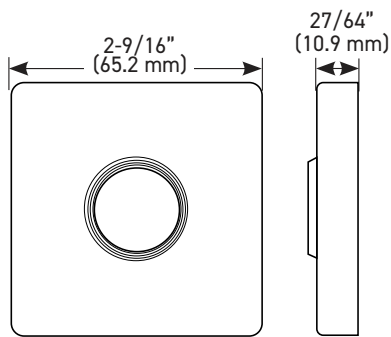

OPTIONAL SQUARE CONTEMPORARY ROSE KIT