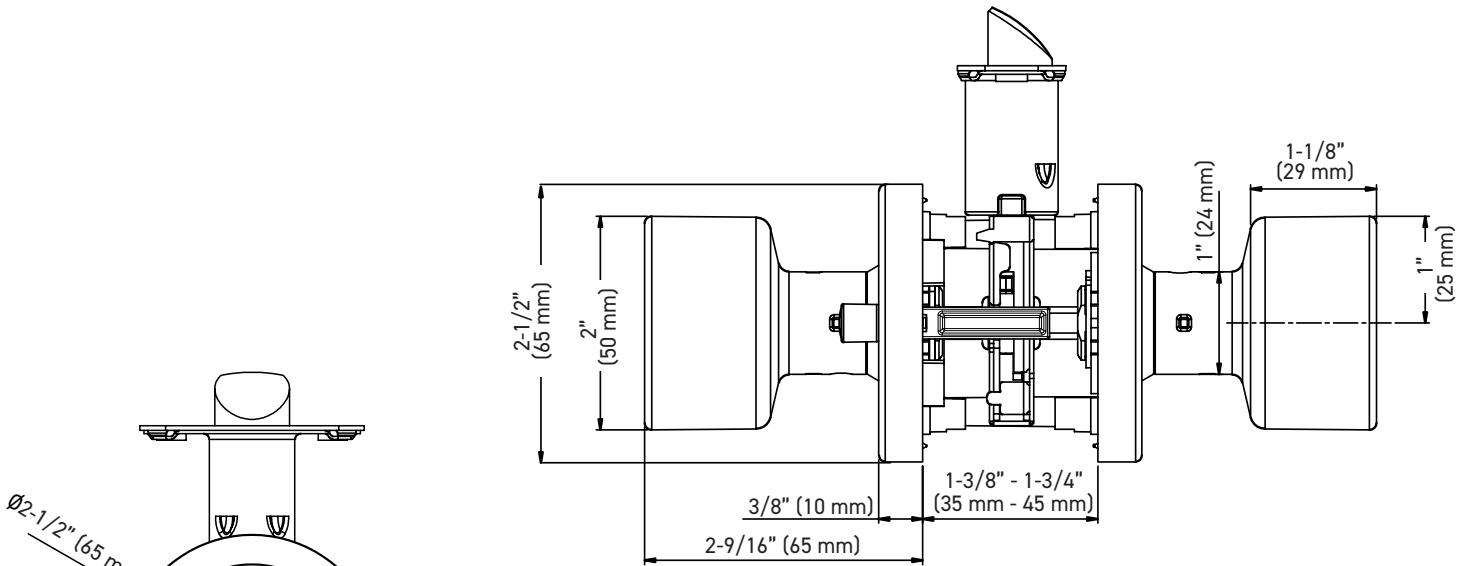

FULL LIP RADIUS STRIKE