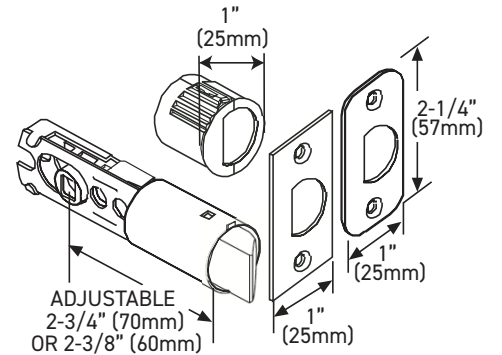

6-IN1 PRIVACY/PASSAGE LATCH