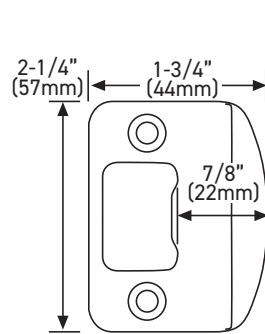

FULL LIP RADIUS STRIKE