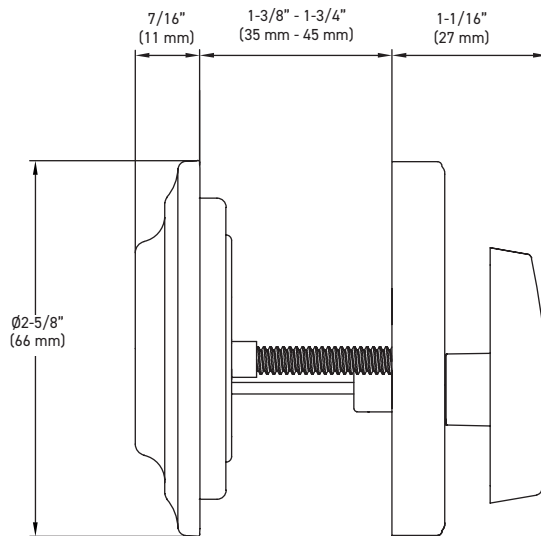

SPECIFICATIONS

- > ADA THUMBTURN
- > INCLUDES ANTI-PRY COLLAR
- > UNIVERSAL 6-IN-1 LATCH
- > HIGH TENSILE STEEL ANTI-SAW DEADBOLT WITH 1" THROW
- > DEADBOLT FITS 2-1/8" (54 mm) OR 1-1/2" (38 mm) BORE HOLE
- > FITS STANDARD DOOR THICKNESS: 1-3/4" (45 mm) TO 2-1/8" (55 mm)
- > HIGH SECURITY DEADBOLT STRIKE

GRADE
3

ANSI GRADE 3

LIFETIME MECHANICAL & 5 YEAR FINISH WARRANTY

MEETS ADA
STANDARDS

EXTERIOR PLATE

INTERIOR PLATE

MEASUREMENTS SUBJECT TO A 3% VARIANCE

MEASUREMENTS ARE FOR REFERENCE ONLY. TAYMOR RESERVES THE RIGHT TO CHANGE THE PRODUCT SPECS WITHOUT NOTICE. FOR PRODUCT WARRANTY, PLEASE VISIT TAYMOR WEBSITE FOR DETAILS

SINGLE SIDED DEADBOT WITH EXTERIOR COVER PLATE - BOX PACK

SATIN NICKEL 15
MATTE BLACK 19
POLISHED CHROME 26

30-218SN
30-218BLK
30-218PC

CASE QTY.

20
20
20