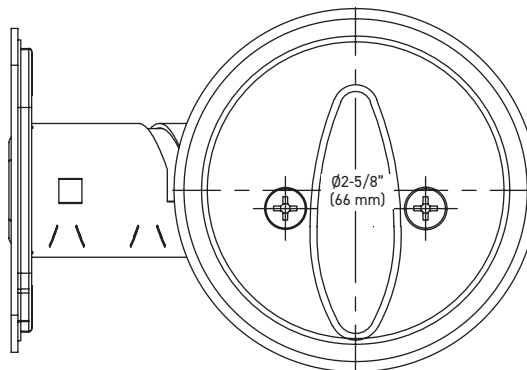

INTERIOR PLATE

MEASUREMENTS SUBJECT TO A 3% VARIANCE

MEASUREMENTS ARE FOR REFERENCE ONLY. TAYMOR RESERVES THE RIGHT TO CHANGE THE PRODUCT SPECS WITHOUT NOTICE. FOR PRODUCT WARRANTY, PLEASE VISIT TAYMOR WEBSITE FOR DETAILS

SINGLE SIDED DEADBOT WITH EXTERIOR COVER PLATE - BOX PACK

SATIN NICKEL 15
MATTE BLACK 19
POLISHED CHROME 26

30-218SN
30-218BLK
30-218PC

CASE QTY.

20
20
20