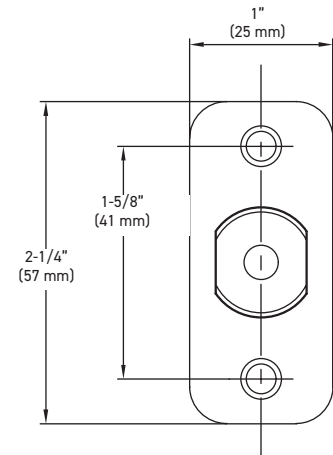

EXTERIOR PLATE