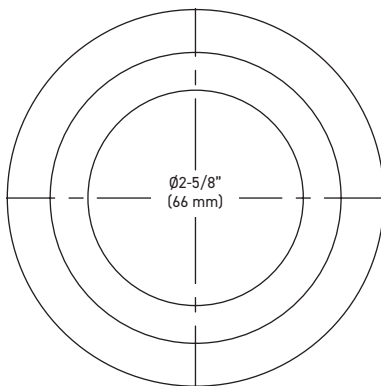

EXTERIOR PLATE