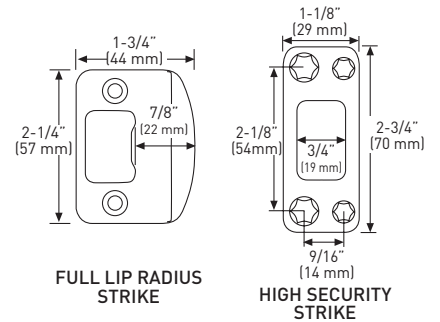

*VEGA INSIDE LEVER TRIM MATTE BLACK ONLY

MEASUREMENTS SUBJECT TO A 3% VARIANCE

MEASUREMENTS ARE FOR REFERENCE ONLY. TAYMOR RESERVES THE RIGHT TO CHANGE THE PRODUCT SPECS WITHOUT NOTICE. FOR PRODUCT WARRANTY, PLEASE VISIT TAYMOR WEBSITE FOR DETAILS

BUILDER PACK

CASE QTY.

WITH EQUINOX SQUARE ROSE LEVER TRIM

AGED BRONZE 10B+	30-D0686	6
SATIN NICKEL 15	30-D0666	6
MATTE BLACK 19*	30-D0696	6
POLISHED CHROME 26	30-D0626	6

*VEGA LEVER TRIM