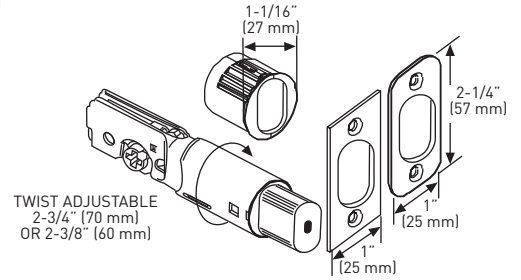

### SPECIFICATIONS

- UNIVERSAL 6-IN-1 LATCHES
- DEADBOLT FITS 2-1/8" (54 mm) OR 1-1/2" (38 mm) BORE HOLE
- INCLUDES 1-3/4" x 2-1/4" FULL RADIUS CORNER "D" STRIKE STANDARD WITH HIGH SECURITY RADIUS CORNER STRIKE 1-1/8" x 2-3/4"
- FITS 1-3/8" TO 1-3/4" (35 mm - 45 mm) THICK DOORS

### 6-IN-1 ADJUSTABLE DEADBOLT LATCH