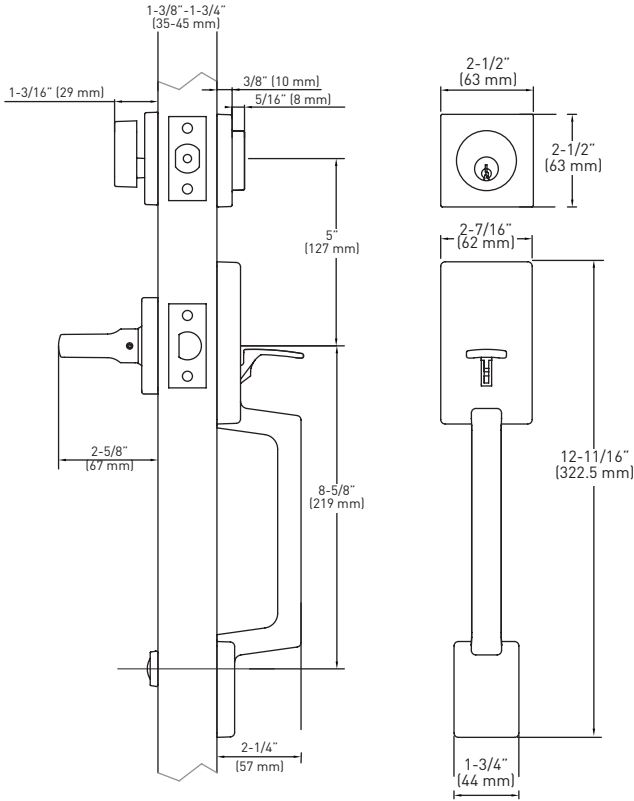

### SPECIFICATIONS

- UNIVERSAL 6-IN-1 LATCHES
- DEADBOLT FITS 2-1/8" (54 mm) OR 1-1/2" (38 mm) BORE HOLE
- INCLUDES 1-3/4" x 2-1/4" FULL RADIUS CORNER "D" STRIKE STANDARD WITH HIGH SECURITY RADIUS CORNER STRIKE 1-1/8" x 2-3/4"
- FITS 1-3/8" TO 1-3/4" (35 mm - 45 mm) THICK DOORS

GRADE  
**3**

ANSI GRADE 3

LIFETIME MECHANICAL & FINISH WARRANTY

FULL KEYING SERVICES AVAILABLE  
6-PIN SC4 KEYWAY  
(KEY TO 5-PIN SC1 STANDARD),  
PACKAGED KEYS DIFFERENT

2-1/4" OPTIONAL EXTENSION KIT

### 6-IN-1 ADJUSTABLE DEADBOLT LATCH

### 6-IN-1 FIXED HANDLESET LATCH