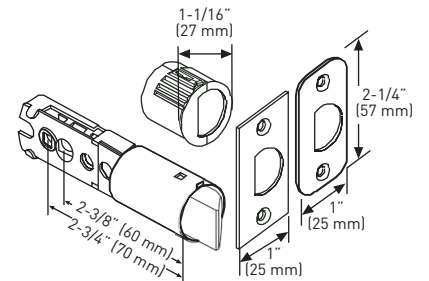

6-IN-1 FIXED HANDLESET LATCH