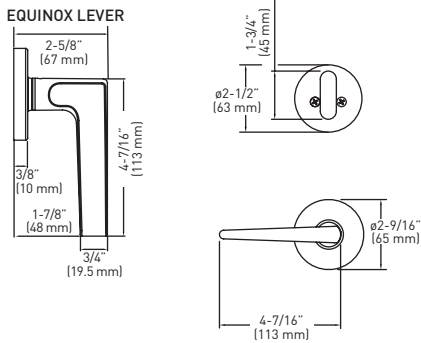

EQUINOX INSIDE LEVER TRIM