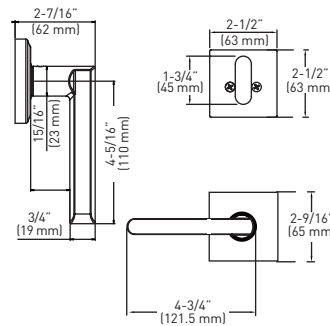

*VEGA INSIDE LEVER TRIM MATTE BLACK ONLY

MEASUREMENTS SUBJECT TO A 3% VARIANCE

MEASUREMENTS ARE FOR REFERENCE ONLY. TAYMOR RESERVES THE RIGHT TO CHANGE THE PRODUCT SPECS WITHOUT NOTICE. FOR PRODUCT WARRANTY, PLEASE VISIT TAYMOR WEBSITE FOR DETAILS

BUILDER PACK

CASE QTY.

WITH EQUINOX SQUARE ROSE LEVER TRIM

AGED BRONZE 10B+	30-D0686	6
SATIN NICKEL 15	30-D0666	6
MATTE BLACK 19*	30-D0696	6
POLISHED CHROME 26	30-D0626	6

*VEGA LEVER TRIM