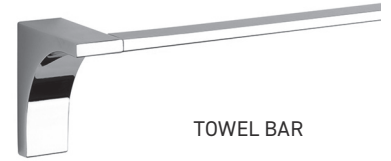

FEATURES

- One-piece design
- Concealed screw mount

INSTALLATION

- Mounting hardware kit (plates, nylon anchors, and steel Phillips head screws) included
- Mounting plates: 13/16" x 2" x 1/4" (21 mm x 51 mm x 6 mm),
Double Robe Hook: 1-1/4" x 1" (31 mm x 25 mm)

STOCKED FINISHES

-  Polished Chrome (PC)
-  Matte Black (BLK)

SPECIAL ORDER FINISHES

-  Brushed Brass (BB)
-  Dark Bronze (DB)
-  Gun Metal (GM)
-  Brushed Nickel (BN)
-  Polished Nickel (PN)

TOWEL BAR

ROBE HOOK