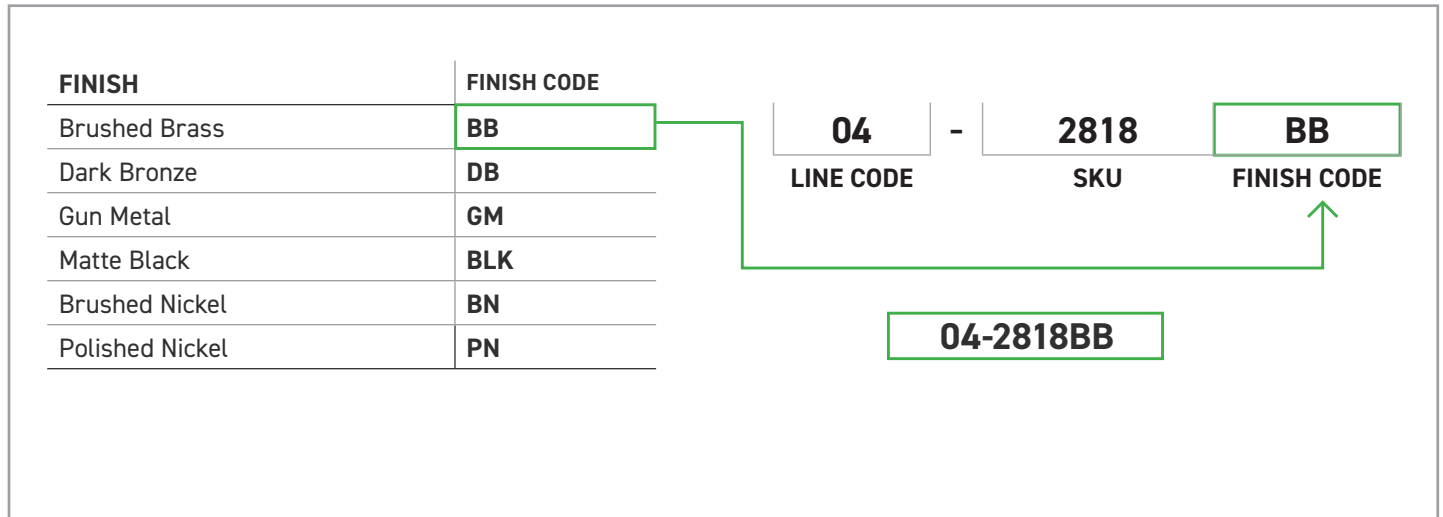

STOCKED FINISHES

-  Polished Chrome (PC)
-  Matte Black (BLK)

SPECIAL ORDER FINISHES

-  Brushed Brass (BB)
-  Dark Bronze (DB)
-  Gun Metal (GM)
-  Brushed Nickel (BN)
-  Polished Nickel (PN)

TOWEL BAR

ROBE HOOK

PIVOTING PAPER HOLDER

HAND TOWEL BAR

BOX PACK	POLISHED CHROME	MATTE BLACK	MATERIAL
16" Towel Bar	04-17316	04-17316BLK	Zinc/Stainless Steel
24" Towel Bar	04-17324	04-17324BLK	Zinc/Stainless Steel
Hand Towel Bar	04-17309	04-17309BLK	Zinc/Stainless Steel
Double Robe Hook	04-17302	04-17302BLK	Zinc
Pivoting Paper Holder	04-17308P	04-17308PBLK	Zinc

HOW TO SPECIFY SPECIAL ORDER FINISHES

Please contact your Taymor Sales Representative for pricing, samples, and minimum order quantities.

To determine the item code for a special order finish product, simply add the finish code at the end of the product SKU as shown below: