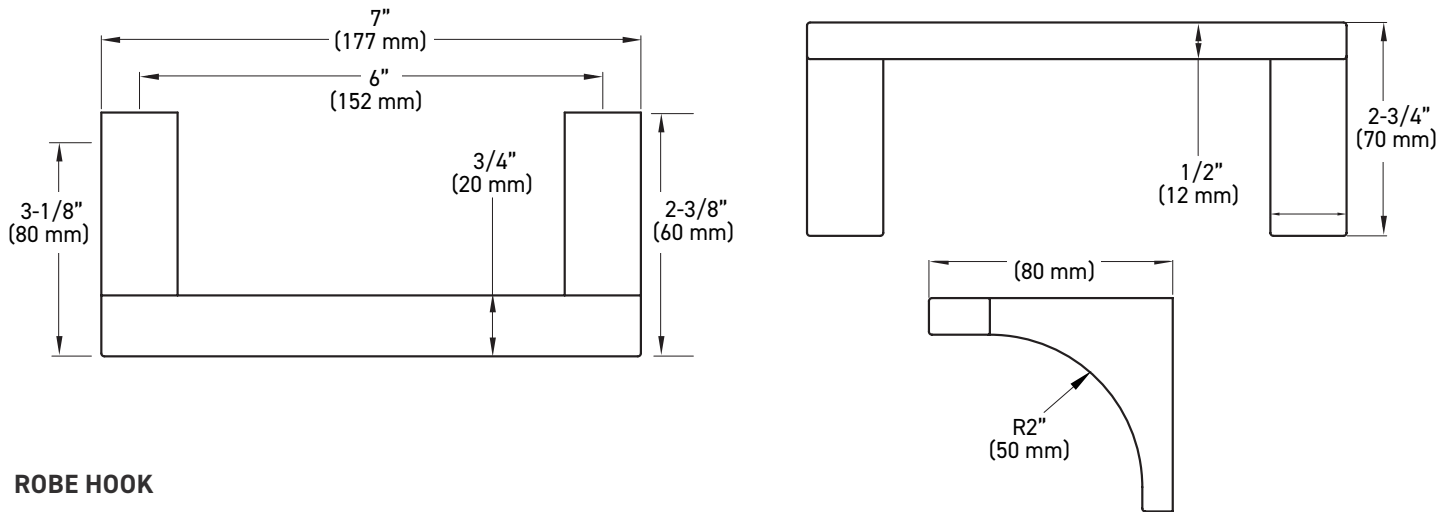

PIVOTING PAPER HOLDER

ROBE HOOK