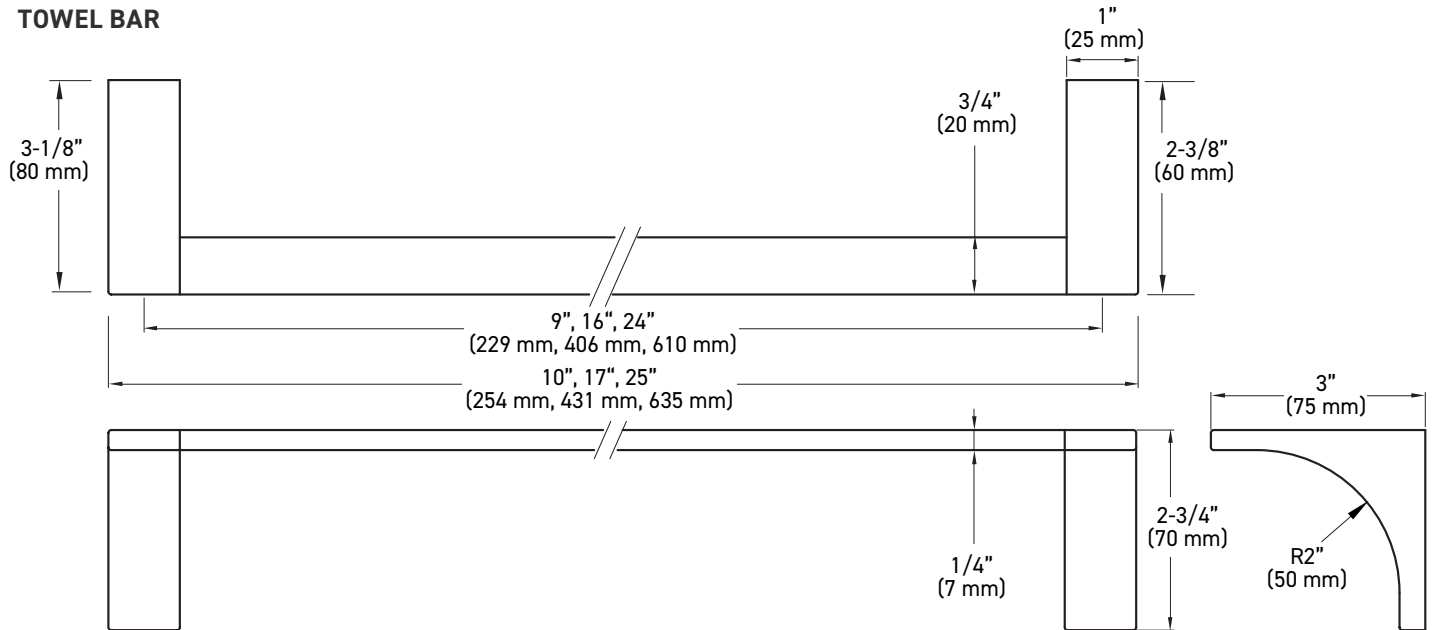

TOWEL BAR

PIVOTING PAPER HOLDER

ROBE HOOK

MEASUREMENTS SUBJECT TO A 3% VARIANCE. MEASUREMENTS ARE FOR REFERENCE ONLY. TAYMOR RESERVES THE RIGHT TO CHANGE PRODUCT SPECS WITHOUT NOTICE.