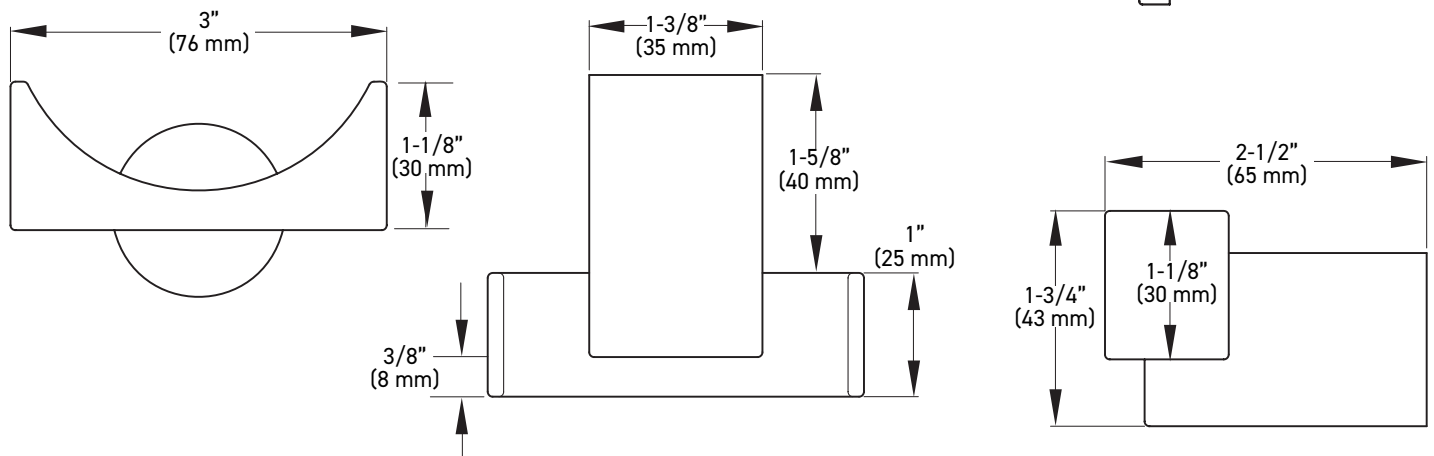

MEASUREMENTS SUBJECT TO A 3% VARIANCE. MEASUREMENTS ARE FOR REFERENCE ONLY. TAYMOR RESERVES THE RIGHT TO CHANGE PRODUCT SPECS WITHOUT NOTICE.