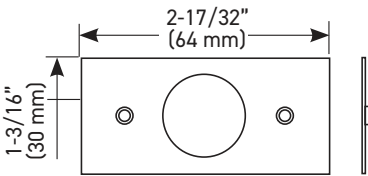

EXTERIOR BRACKET

6-IN1 PRIVACY/PASSAGE LATCH

MEASUREMENTS SUBJECT TO A 3% VARIANCE. MEASUREMENTS ARE FOR REFERENCE ONLY. TAYMOR RESERVES THE RIGHT TO CHANGE PRODUCT SPECS WITHOUT NOTICE.