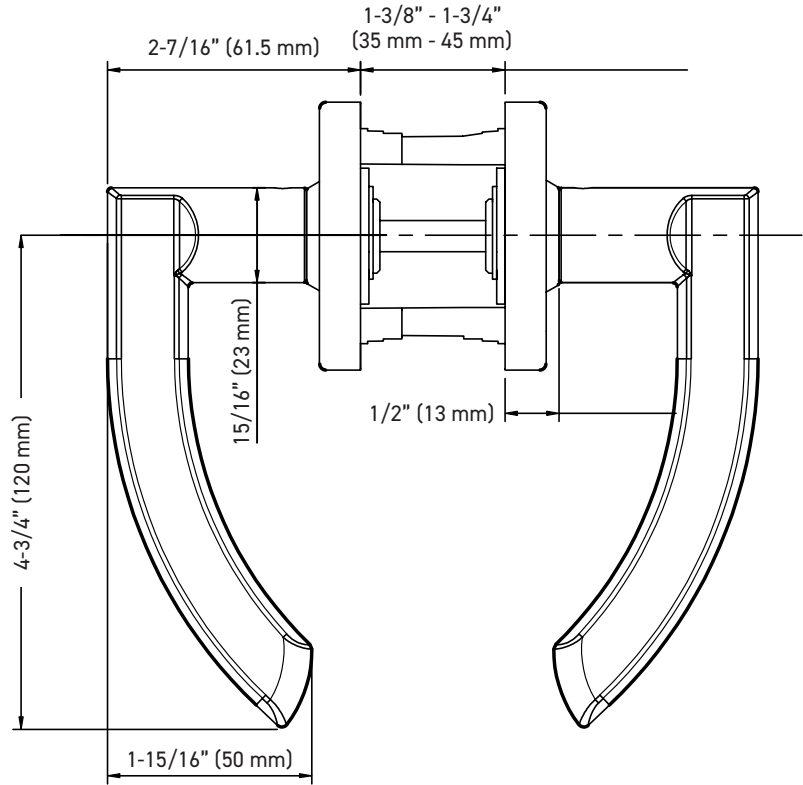

OPTIONAL SQUARE CONTEMPORARY ROSE KIT