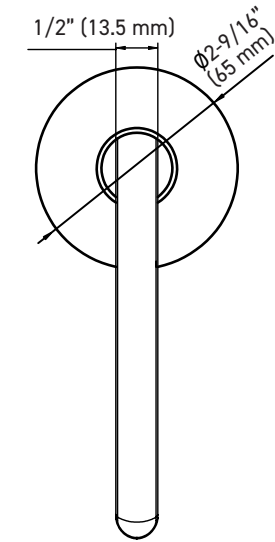

OPTIONAL SQUARE CONTEMPORARY ROSE KIT