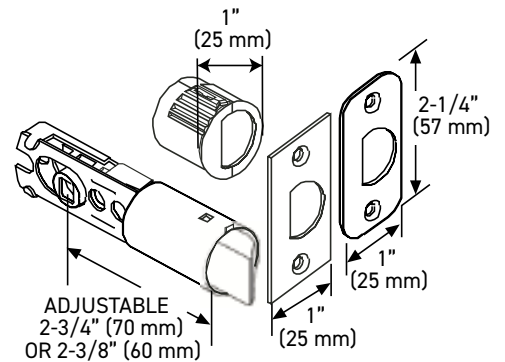

EXTERIOR BRACKET

6-IN1 PRIVACY/PASSAGE LATCH

MEASUREMENTS SUBJECT TO A 3% VARIANCE. MEASUREMENTS ARE FOR REFERENCE ONLY. TAYMOR RESERVES THE RIGHT TO CHANGE PRODUCT SPECS WITHOUT NOTICE.