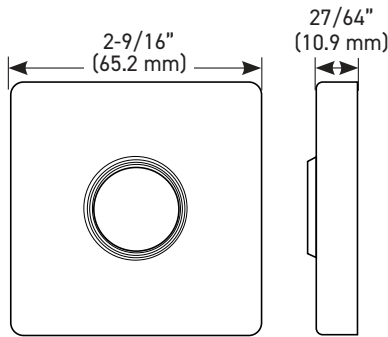

OPTIONAL SQUARE CONTEMPORARY ROSE KIT