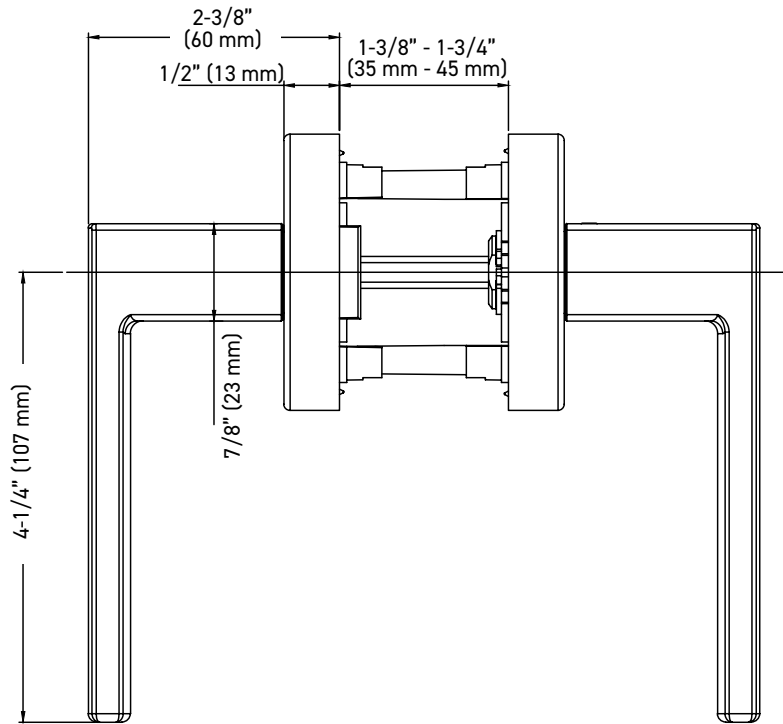

SQUARE ROSE

FULL LIP RADIUS STRIKE