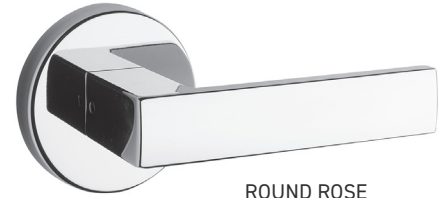

FEATURES

- Universal 6-in-1 latch: drive in, square and radius mortise with adjustable backset: 2-3/8" (60mm) - 2-3/4" (70mm)
- Push button auto-release on privacy function
- Meets ANSI/BHMA A156.2 Grade 3 Standards

INSTALLATION

- Fits standard door thickness: 1-3/8" (35 mm) - 1-3/4" (45 mm)
- Full lip radius corner strike with adjustable tab standard: 1-3/4" x 2-1/4" (45 mm x 57 mm)
- Standard bore holes: 2-1/8" (54 mm)

STOCKED FINISHES

- Polished Chrome 26 (PC)
- Matte Black 19 (BLK)
- Satin Nickel 15 (SN)

SPECIAL ORDER FINISHES

- Satin Brass 4 (SB)
- Dark Bronze 10B (DB)
- Gun Metal (GM)
- Satin Stainless 32D (SS)

ROUND ROSE

BOX PACK	POLISHED CHROME 26	MATTE BLACK 19	SATIN NICKEL 15
ROUND ROSE			
Privacy	30-D007024PC	30-D007024BLK	30-D007024SN
Passage 🔥	30-D007034PC	30-D007034BLK	30-D007034SN
Dummy	30-704PC	30-704BLK	30-704SN
SQUARE ROSE			
Privacy	30-D007124PC	30-D007124BLK	30-D007124SN
Passage 🔥	30-D007134PC	30-D007134BLK	30-D007134SN
Dummy	30-714PC	30-714BLK	30-714SN