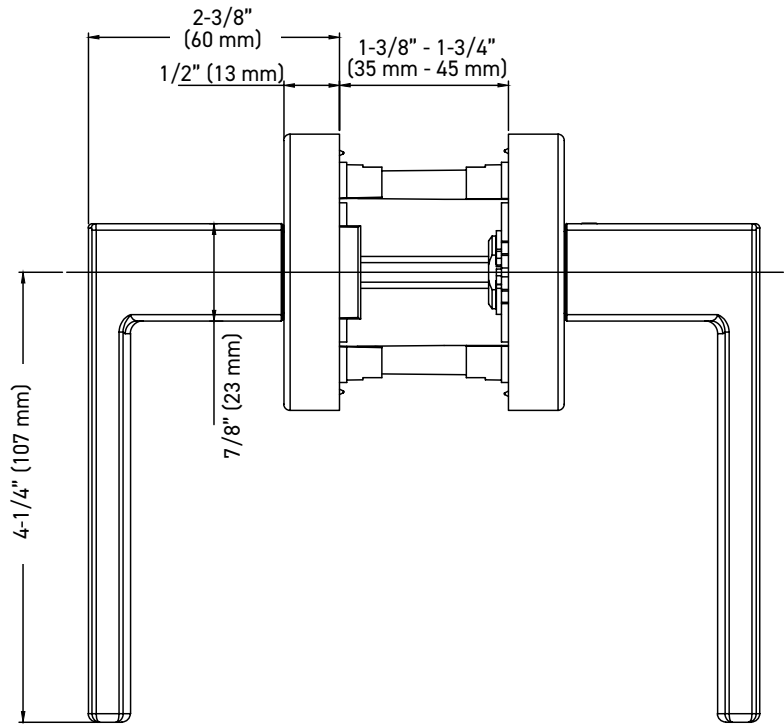

SQUARE ROSE

FULL LIP RADIUS STRIKE