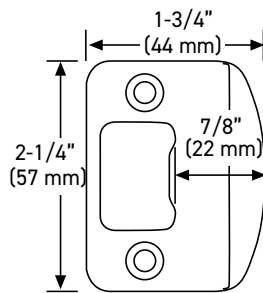

SQUARE ROSE

FULL LIP RADIUS STRIKE