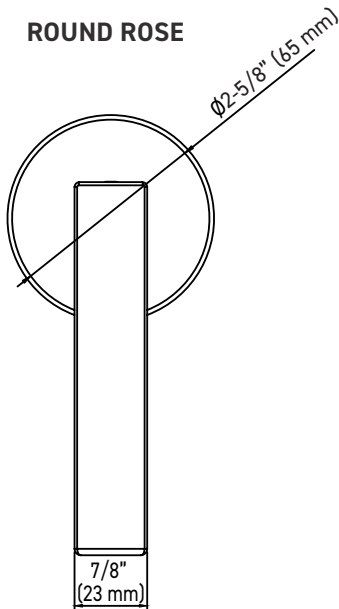

ROUND ROSE

SQUARE ROSE

FULL LIP RADIUS STRIKE

MEASUREMENTS SUBJECT TO A 3% VARIANCE. MEASUREMENTS ARE FOR REFERENCE ONLY. TAYMOR RESERVES THE RIGHT TO CHANGE PRODUCT SPECS WITHOUT NOTICE.