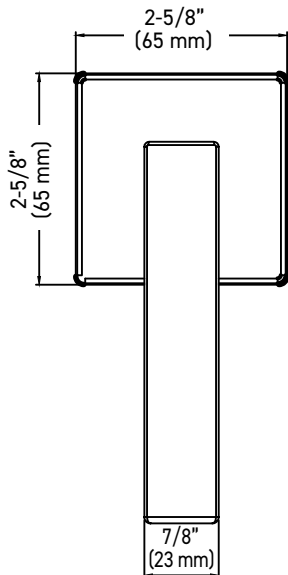

SQUARE ROSE

FULL LIP RADIUS STRIKE