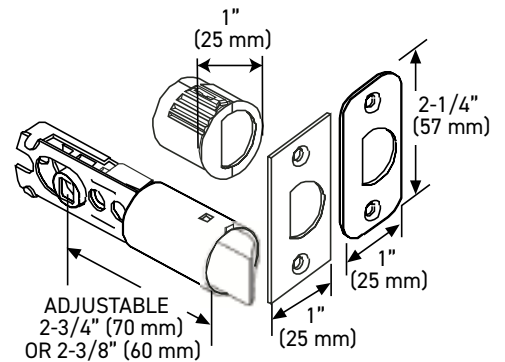

6-IN1 PRIVACY/PASSAGE LATCH

MEASUREMENTS SUBJECT TO A 3% VARIANCE. MEASUREMENTS ARE FOR REFERENCE ONLY. TAYMOR RESERVES THE RIGHT TO CHANGE PRODUCT SPECS WITHOUT NOTICE.