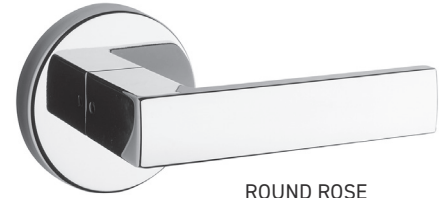

FEATURES

- Universal 6-in-1 latch: drive in, square and radius mortise with adjustable backset: 2-3/8" (60mm) - 2-2/4" (70mm)
- Push button auto-release on privacy function
- Meets ANSI/BHMA A156.2 Grade 3 Standards

INSTALLATION

- Fits standard door thickness: 1-3/8" (35 mm) - 1-3/4" (45 mm)
- Full lip radius corner strike with adjustable tab standard: 1-3/4" x 2-1/4" (45 mm x 57 mm)
- Standard bore holes: 2-1/8" (54 mm)

STOCKED FINISHES

- Polished Chrome 26 (PC)
- Matte Black 19 (BLK)
- Satin Nickel 15 (SN)

SPECIAL ORDER FINISHES

- Satin Brass 4 (SB)
- Dark Bronze 10B (DB)
- Gun Metal (GM)
- Satin Stainless 32D (SS)

ROUND ROSE

SQUARE ROSE

| BOX PACK | POLISHED CHROME 26 | MATTE BLACK 19 | SATIN NICKEL 15 |
|-------------|--------------------|----------------|-----------------|
| ROUND ROSE | | | |
| Privacy | 30-D007024PC | 30-D007024BLK | 30-D007024SN |
| Passage 🔥 | 30-D007034PC | 30-D007034BLK | 30-D007034SN |
| Dummy | 30-704PC | 30-704BLK | 30-704SN |
| SQUARE ROSE | | | |
| Privacy | 30-D007124PC | 30-D007124BLK | 30-D007124SN |
| Passage 🔥 | 30-D007134PC | 30-D007134BLK | 30-D007134SN |
| Dummy | 30-714PC | 30-714BLK | 30-714SN |