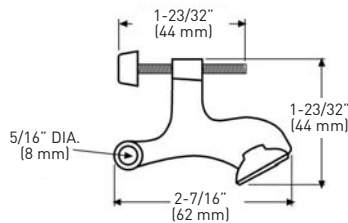

SPECIFICATIONS

- › ZINC DIE-CAST CONSTRUCTION
- › COMPLETE WITH RUBBER STOPS

POLY BAGGED WITH UPC	OIL RUBBED BRONZE 10B	OIL RUBBED BRONZE 10B	SATIN NICKEL 15	NICKEL 26	CASE QTY
HEAVY DUTY HINGE PIN DOOR STOP	25-P4625ORB	25-P4624ORB	25-P4624SN	25-P4624N	50

SPECIFICATIONS

- › SELF ADJUSTABLE SHOE
- › ZINC DIE-CAST CONSTRUCTION
- › COMPLETE WITH RUBBER STOP

POLY BAGGED WITH UPC	10B OIL RUBBED BRONZE	10B OIL RUBBED BRONZE	15 SATIN NICKEL	CASE PACK
WIDE ANGLE HINGE PIN DOOR STOP	25-B4635ORB	25-B4634ORB	25-B4634SN	20