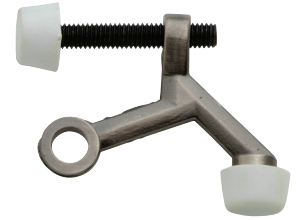

SPECIFICATIONS

- › ADJUSTABLE DOOR OPENING ANGLE
- › ZINC DIE-CAST CONSTRUCTION
- › COMPLETE WITH RUBBER STOPS

POLY BAGGED WITH UPC	OIL RUBBED BRONZE 10B	SATIN NICKEL 15	NICKEL 26	MATTE BLACK 19	SATIN CHROME 26D	CASE QTY
HINGE PIN DOOR STOP	25-B4614ORB	25-B4614SN	25-B4614N	25-B4614BLK	25-B4614SC	50

SPECIFICATIONS

- › ZINC DIE-CAST CONSTRUCTION
- › COMPLETE WITH RUBBER STOP

POLY BAGGED WITH UPC	OIL RUBBED BRONZE 10B	OIL RUBBED BRONZE 10B	SATIN NICKEL 15	POLISHED CHROME 26	CASE QTY
DOOR SAVER HINGE PIN DOOR STOP	25-P4615SPORB	25-P4614SPORB	25-P4614SPSN	25-P4614SPPC	50

SPECIFICATIONS

- › ZINC DIE-CAST CONSTRUCTION
- › COMPLETE WITH RUBBER STOPS

POLY BAGGED WITH UPC	OIL RUBBED BRONZE 10B	OIL RUBBED BRONZE 10B	SATIN NICKEL 15	NICKEL 26	CASE QTY
HEAVY DUTY HINGE PIN DOOR STOP	25-P4625ORB	25-P4624ORB	25-P4624SN	25-P4624N	50

SPECIFICATIONS

- › SELF ADJUSTABLE SHOE
- › ZINC DIE-CAST CONSTRUCTION
- › COMPLETE WITH RUBBER STOP

POLY BAGGED WITH UPC	10B OIL RUBBED BRONZE	10B OIL RUBBED BRONZE	15 SATIN NICKEL	CASE PACK
WIDE ANGLE HINGE PIN DOOR STOP	25-B4635ORB	25-B4634ORB	25-B4634SN	20