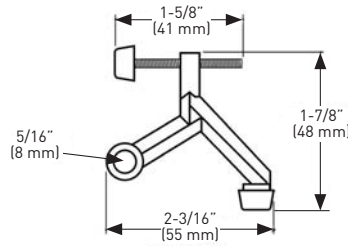

SPECIFICATIONS

- › ADJUSTABLE DOOR OPENING ANGLE
- › ZINC DIE-CAST CONSTRUCTION
- › COMPLETE WITH RUBBER STOPS

POLY BAGGED WITH UPC	OIL RUBBED BRONZE 10B	SATIN NICKEL 15	NICKEL 26	MATTE BLACK 19	SATIN CHROME 26D	CASE QTY
HINGE PIN DOOR STOP	25-B4614ORB	25-B4614SN	25-B4614N	25-B4614BLK	25-B4614SC	50

SPECIFICATIONS

- › ZINC DIE-CAST CONSTRUCTION
- › COMPLETE WITH RUBBER STOP

POLY BAGGED WITH UPC	OIL RUBBED BRONZE 10B	OIL RUBBED BRONZE 10B	SATIN NICKEL 15	POLISHED CHROME 26	CASE QTY
DOOR SAVER HINGE PIN DOOR STOP	25-P4615SPORB	25-P4614SPORB	25-P4614SPSN	25-P4614SPPC	50

SPECIFICATIONS

- › ZINC DIE-CAST CONSTRUCTION
- › COMPLETE WITH RUBBER STOPS

POLY BAGGED WITH UPC	OIL RUBBED BRONZE 10B	OIL RUBBED BRONZE 10B	SATIN NICKEL 15	NICKEL 26	CASE QTY
HEAVY DUTY HINGE PIN DOOR STOP	25-P4625ORB	25-P4624ORB	25-P4624SN	25-P4624N	50

SPECIFICATIONS

- › SELF ADJUSTABLE SHOE
- › ZINC DIE-CAST CONSTRUCTION
- › COMPLETE WITH RUBBER STOP

POLY BAGGED WITH UPC	10B OIL RUBBED BRONZE	10B OIL RUBBED BRONZE	15 SATIN NICKEL	CASE PACK
WIDE ANGLE HINGE PIN DOOR STOP	25-B4635ORB	25-B4634ORB	25-B4634SN	20