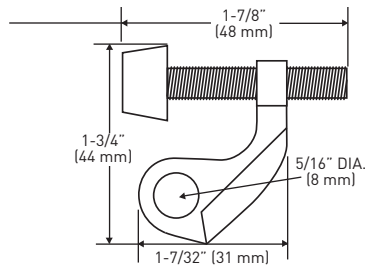

SPECIFICATIONS

- › ADJUSTABLE DOOR OPENING ANGLE
- › ZINC DIE-CAST CONSTRUCTION
- › COMPLETE WITH RUBBER STOPS

POLY BAGGED WITH UPC	OIL RUBBED BRONZE 10B	SATIN NICKEL 15	NICKEL 26	MATTE BLACK 19	SATIN CHROME 26D	CASE QTY
HINGE PIN DOOR STOP	25-B4614ORB	25-B4614SN	25-B4614N	25-B4614BLK	25-B4614SC	50

SPECIFICATIONS

- › ZINC DIE-CAST CONSTRUCTION
- › COMPLETE WITH RUBBER STOP

POLY BAGGED WITH UPC	OIL RUBBED BRONZE 10B	OIL RUBBED BRONZE 10B	SATIN NICKEL 15	POLISHED CHROME 26	CASE QTY
DOOR SAVER HINGE PIN DOOR STOP	25-P4615SPORB	25-P4614SPORB	25-P4614SPSN	25-P4614SPPC	50

SPECIFICATIONS

- › ZINC DIE-CAST CONSTRUCTION
- › COMPLETE WITH RUBBER STOPS

POLY BAGGED WITH UPC	OIL RUBBED BRONZE 10B	OIL RUBBED BRONZE 10B	SATIN NICKEL 15	NICKEL 26	CASE QTY
HEAVY DUTY HINGE PIN DOOR STOP	25-P4625ORB	25-P4624ORB	25-P4624SN	25-P4624N	50

SPECIFICATIONS

- › SELF ADJUSTABLE SHOE
- › ZINC DIE-CAST CONSTRUCTION
- › COMPLETE WITH RUBBER STOP

POLY BAGGED WITH UPC	10B OIL RUBBED BRONZE	10B OIL RUBBED BRONZE	15 SATIN NICKEL	CASE PACK
WIDE ANGLE HINGE PIN DOOR STOP	25-B4635ORB	25-B4634ORB	25-B4634SN	20