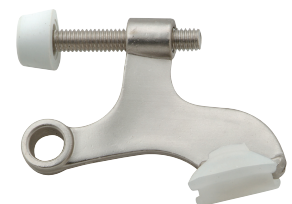

SPECIFICATIONS

- › ADJUSTABLE DOOR OPENING ANGLE
- › ZINC DIE-CAST CONSTRUCTION
- › COMPLETE WITH RUBBER STOPS

POLY BAGGED WITH UPC	OIL RUBBED BRONZE 10B	SATIN NICKEL 15	NICKEL 26	MATTE BLACK 19	SATIN CHROME 26D	CASE QTY
HINGE PIN DOOR STOP	25-B4614ORB	25-B4614SN	25-B4614N	25-B4614BLK	25-B4614SC	50

SPECIFICATIONS

- › ZINC DIE-CAST CONSTRUCTION
- › COMPLETE WITH RUBBER STOP

POLY BAGGED WITH UPC	OIL RUBBED BRONZE 10B	OIL RUBBED BRONZE 10B	SATIN NICKEL 15	POLISHED CHROME 26	CASE QTY
DOOR SAVER HINGE PIN DOOR STOP	25-P4615SPORB	25-P4614SPORB	25-P4614SPSN	25-P4614SPPC	50

SPECIFICATIONS

- › ZINC DIE-CAST CONSTRUCTION
- › COMPLETE WITH RUBBER STOPS

POLY BAGGED WITH UPC	OIL RUBBED BRONZE 10B	OIL RUBBED BRONZE 10B	SATIN NICKEL 15	NICKEL 26	CASE QTY
HEAVY DUTY HINGE PIN DOOR STOP	25-P4625ORB	25-P4624ORB	25-P4624SN	25-P4624N	50

SPECIFICATIONS

- › SELF ADJUSTABLE SHOE
- › ZINC DIE-CAST CONSTRUCTION
- › COMPLETE WITH RUBBER STOP

POLY BAGGED WITH UPC	10B OIL RUBBED BRONZE	10B OIL RUBBED BRONZE	15 SATIN NICKEL	CASE PACK
WIDE ANGLE HINGE PIN DOOR STOP	25-B4635ORB	25-B4634ORB	25-B4634SN	20