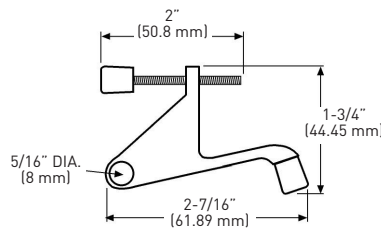

SPECIFICATIONS

- › ADJUSTABLE DOOR OPENING ANGLE
- › ZINC DIE-CAST CONSTRUCTION
- › COMPLETE WITH RUBBER STOPS

POLY BAGGED WITH UPC	OIL RUBBED BRONZE 10B	SATIN NICKEL 15	NICKEL 26	MATTE BLACK 19	SATIN CHROME 26D	CASE QTY
HINGE PIN DOOR STOP	25-B4614ORB	25-B4614SN	25-B4614N	25-B4614BLK	25-B4614SC	50

SPECIFICATIONS

- › ZINC DIE-CAST CONSTRUCTION
- › COMPLETE WITH RUBBER STOP

POLY BAGGED WITH UPC	OIL RUBBED BRONZE 10B	OIL RUBBED BRONZE 10B	SATIN NICKEL 15	POLISHED CHROME 26	CASE QTY
DOOR SAVER HINGE PIN DOOR STOP	25-P4615SPORB	25-P4614SPORB	25-P4614SPSN	25-P4614SPPC	50

SPECIFICATIONS

- › ZINC DIE-CAST CONSTRUCTION
- › COMPLETE WITH RUBBER STOPS

POLY BAGGED WITH UPC	OIL RUBBED BRONZE 10B	OIL RUBBED BRONZE 10B	SATIN NICKEL 15	NICKEL 26	CASE QTY
HEAVY DUTY HINGE PIN DOOR STOP	25-P4625ORB	25-P4624ORB	25-P4624SN	25-P4624N	50

SPECIFICATIONS

- › SELF ADJUSTABLE SHOE
- › ZINC DIE-CAST CONSTRUCTION
- › COMPLETE WITH RUBBER STOP

POLY BAGGED WITH UPC	10B OIL RUBBED BRONZE	10B OIL RUBBED BRONZE	15 SATIN NICKEL	CASE PACK
WIDE ANGLE HINGE PIN DOOR STOP	25-B4635ORB	25-B4634ORB	25-B4634SN	20