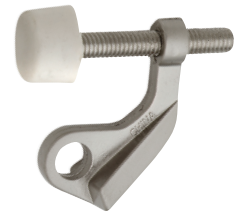

SPECIFICATIONS

- › ADJUSTABLE DOOR OPENING ANGLE
- › ZINC DIE-CAST CONSTRUCTION
- › COMPLETE WITH RUBBER STOPS

POLY BAGGED WITH UPC	OIL RUBBED BRONZE 10B	SATIN NICKEL 15	NICKEL 26	MATTE BLACK 19	SATIN CHROME 26D	CASE QTY
HINGE PIN DOOR STOP	25-B4614ORB	25-B4614SN	25-B4614N	25-B4614BLK	25-B4614SC	50

SPECIFICATIONS

- › ZINC DIE-CAST CONSTRUCTION
- › COMPLETE WITH RUBBER STOP

POLY BAGGED WITH UPC	OIL RUBBED BRONZE 10B	OIL RUBBED BRONZE 10B	SATIN NICKEL 15	POLISHED CHROME 26	CASE QTY
DOOR SAVER HINGE PIN DOOR STOP	25-P4615SPORB	25-P4614SPORB	25-P4614SPSN	25-P4614SPPC	50

SPECIFICATIONS

- › ZINC DIE-CAST CONSTRUCTION
- › COMPLETE WITH RUBBER STOPS

POLY BAGGED WITH UPC	OIL RUBBED BRONZE 10B	OIL RUBBED BRONZE 10B	SATIN NICKEL 15	NICKEL 26	CASE QTY
HEAVY DUTY HINGE PIN DOOR STOP	25-P4625ORB	25-P4624ORB	25-P4624SN	25-P4624N	50

SPECIFICATIONS

- › SELF ADJUSTABLE SHOE
- › ZINC DIE-CAST CONSTRUCTION
- › COMPLETE WITH RUBBER STOP

POLY BAGGED WITH UPC	10B OIL RUBBED BRONZE	10B OIL RUBBED BRONZE	15 SATIN NICKEL	CASE PACK
WIDE ANGLE HINGE PIN DOOR STOP	25-B4635ORB	25-B4634ORB	25-B4634SN	20