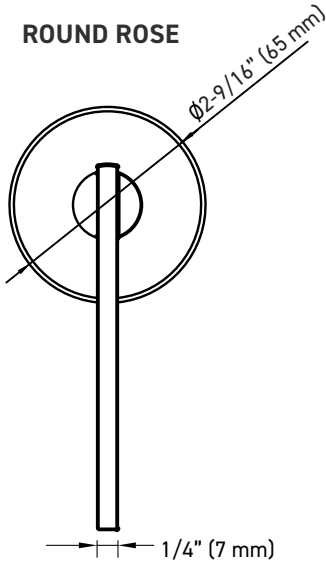

ROUND ROSE

SQUARE ROSE

FULL LIP RADIUS STRIKE

MEASUREMENTS SUBJECT TO A 3% VARIANCE. MEASUREMENTS ARE FOR REFERENCE ONLY. TAYMOR RESERVES THE RIGHT TO CHANGE PRODUCT SPECS WITHOUT NOTICE.