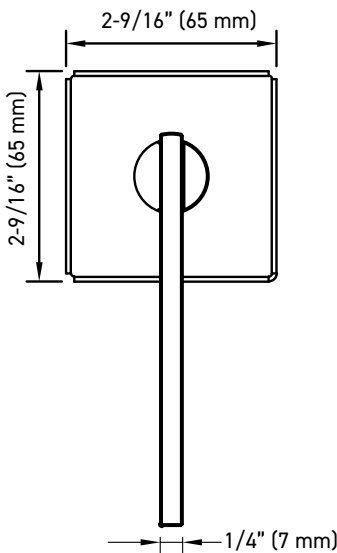

SQUARE ROSE

FULL LIP RADIUS STRIKE

6-IN1 PRIVACY/PASSAGE LATCH

MEASUREMENTS SUBJECT TO A 3% VARIANCE. MEASUREMENTS ARE FOR REFERENCE ONLY. TAYMOR RESERVES THE RIGHT TO CHANGE PRODUCT SPECS WITHOUT NOTICE.