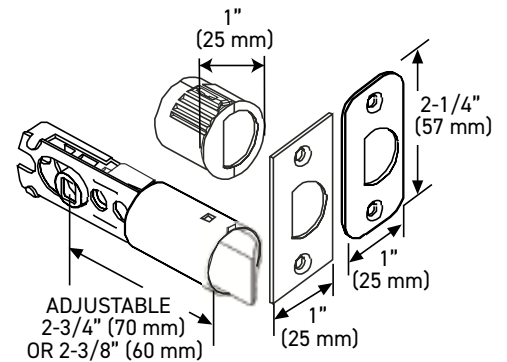

SQUARE ROSE

FULL LIP RADIUS STRIKE

6-IN1 PRIVACY/PASSAGE LATCH

MEASUREMENTS SUBJECT TO A 3% VARIANCE. MEASUREMENTS ARE FOR REFERENCE ONLY. TAYMOR RESERVES THE RIGHT TO CHANGE PRODUCT SPECS WITHOUT NOTICE.