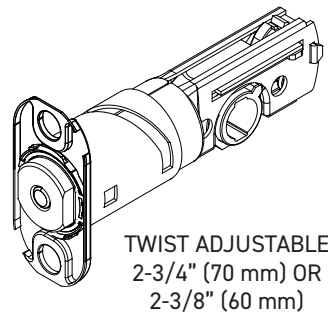

6-IN-1 LATCH