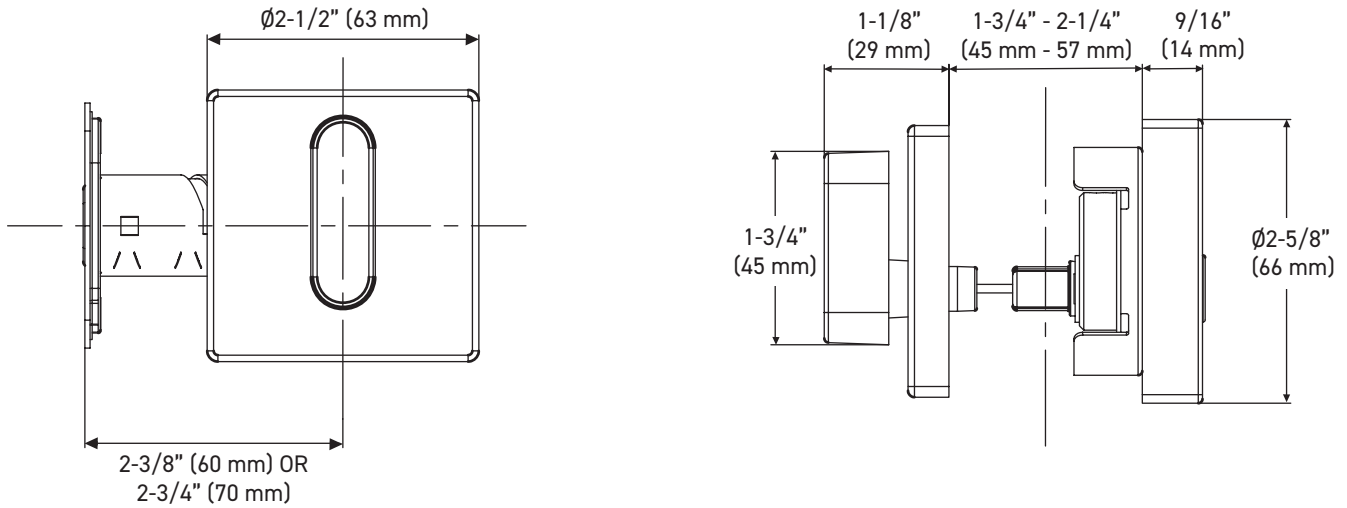

INSTALLATION

- Fits standard door thickness: 1-3/4" (45 mm) - 2-1/8" (54 mm)
- Fits 1-1/2" (38 mm) or 2-1/8" (54 mm) bore hole
- Anti-pry collar included

STOCKED FINISHES

- Polished Chrome 26 (PC)
- Matte Black 19 (BLK)
- Satin Nickel 15 (SN)
- Satin Chrome 26D (SC)

ROUND FLUSH DEADBOLT LOCK ASSEMBLY

6-IN-1 LATCH

HIGH SECURITY STRIKE

SQUARE FLUSH DEADBOLT LOCK ASSEMBLY

6-IN-1 LATCH

HIGH SECURITY STRIKE