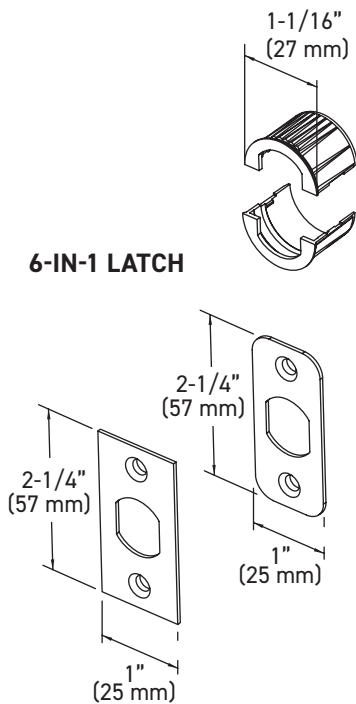

INSTALLATION

- Fits standard door thickness: 1-3/4" (45 mm) - 2-1/8" (54 mm)
- Fits 1-1/2" (38 mm) or 2-1/8" (54 mm) bore hole
- Anti-pry collar included

STOCKED FINISHES

- Polished Chrome 26 (PC)
- Matte Black 19 (BLK)
- Satin Nickel 15 (SN)
- Satin Chrome 26D (SC)

ROUND FLUSH DEADBOLT LOCK ASSEMBLY

6-IN-1 LATCH

HIGH SECURITY STRIKE

SQUARE FLUSH DEADBOLT LOCK ASSEMBLY

6-IN-1 LATCH

HIGH SECURITY STRIKE