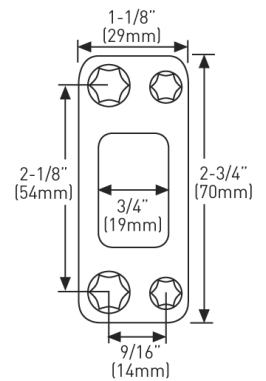

HIGH SECURITY STRIKE