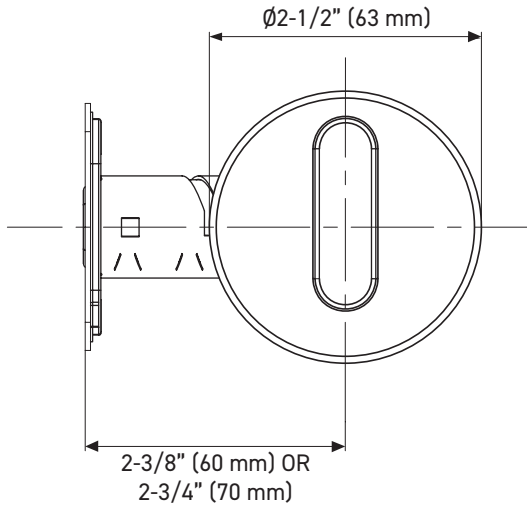

INSTALLATION

- Fits standard door thickness: 1-3/4" (45 mm) - 2-1/8" (54 mm)
- Fits 1-1/2" (38 mm) or 2-1/8" (54 mm) bore hole
- Anti-pry collar included

STOCKED FINISHES

- Polished Chrome 26 (PC)
- Matte Black 19 (BLK)
- Satin Nickel 15 (SN)
- Satin Chrome 26D (SC)

SPECIAL ORDER FINISHES

- Satin Brass 4 (SB)
- Dark Bronze 10B (DB)
- Gun Metal (GM)
- Satin Stainless 32D (SS)

ROUND FLUSH

SQUARE FLUSH

BOX PACK	POLISHED CHROME 26	MATTE BLACK 19	SATIN NICKEL 15	SATIN CHROME 26D
ROUND FLUSH DEADBOLT	30-D01SC408PC	30-D01SC408BLK	30-D01SC408SN	30-D01SC408SC
SQUARE FLUSH DEADBOLT	30-D01SC406PC	30-D01SC406BLK	30-D01SC406SN	30-D01SC406SC

ROUND FLUSH DEADBOLT LOCK ASSEMBLY

6-IN-1 LATCH

HIGH SECURITY STRIKE

SQUARE FLUSH DEADBOLT LOCK ASSEMBLY

6-IN-1 LATCH

HIGH SECURITY STRIKE