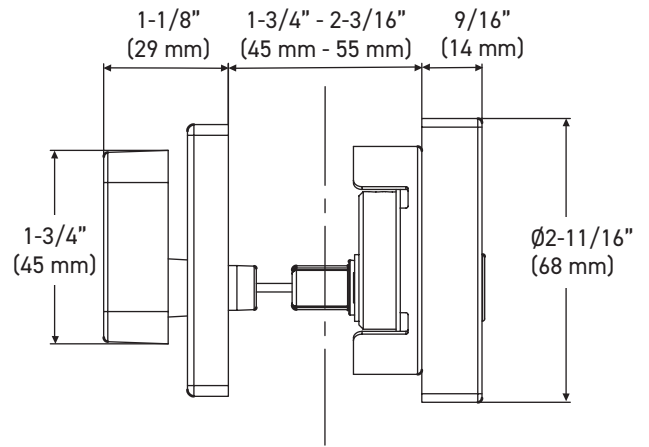

ROUND FLUSH DEADBOLT LOCK ASSEMBLY