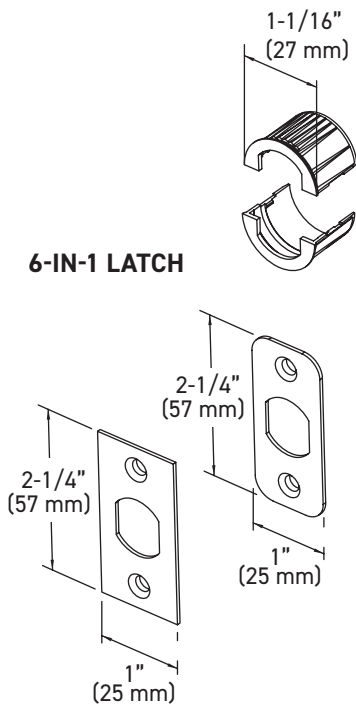

INSTALLATION

- Fits standard door thickness: 1-3/4" (45 mm) - 2-1/8" (54 mm)
- Fits 1-1/2" (38 mm) or 2-1/8" (54 mm) bore hole
- Anti-pry collar included

STOCKED FINISHES

- Polished Chrome 26 (PC)
- Matte Black 19 (BLK)
- Satin Nickel 15 (SN)
- Satin Chrome 26D (SC)

SPECIAL ORDER FINISHES

- Satin Brass 4 (SB)
- Dark Bronze 10B (DB)
- Gun Metal (GM)
- Satin Stainless 32D (SS)

ROUND FLUSH

SQUARE FLUSH

BOX PACK	POLISHED CHROME 26	MATTE BLACK 19	SATIN NICKEL 15	SATIN CHROME 26D
ROUND FLUSH DEADBOLT	30-D01SC408PC	30-D01SC408BLK	30-D01SC408SN	30-D01SC408SC
SQUARE FLUSH DEADBOLT	30-D01SC406PC	30-D01SC406BLK	30-D01SC406SN	30-D01SC406SC

ROUND FLUSH DEADBOLT LOCK ASSEMBLY

6-IN-1 LATCH

HIGH SECURITY STRIKE

SQUARE FLUSH DEADBOLT LOCK ASSEMBLY

6-IN-1 LATCH

HIGH SECURITY STRIKE