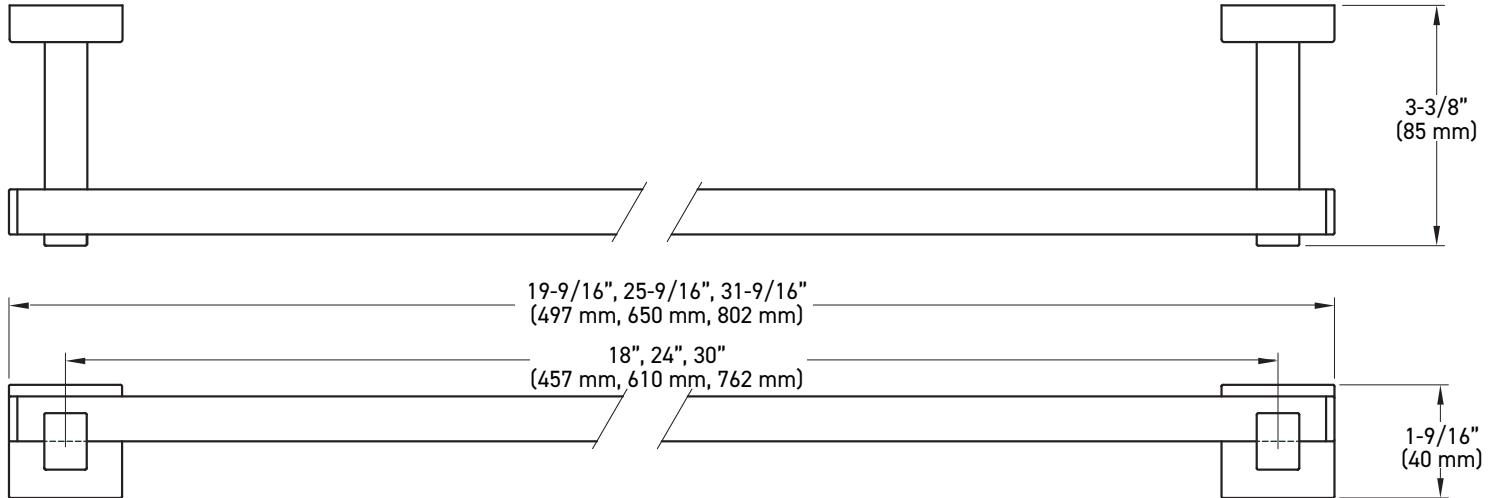

TOWEL BAR

PAPER HOLDER (LEFT HAND INSTALLATION)

MEASUREMENTS SUBJECT TO A 3% VARIANCE. MEASUREMENTS ARE FOR REFERENCE ONLY. TAYMOR RESERVES THE RIGHT TO CHANGE PRODUCT SPECS WITHOUT NOTICE.