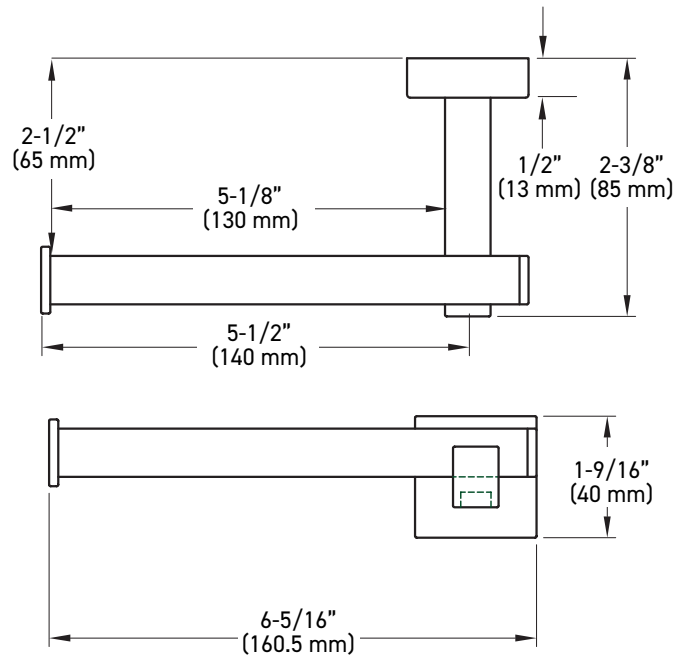

PAPER HOLDER (LEFT HAND INSTALLATION)

MEASUREMENTS SUBJECT TO A 3% VARIANCE. MEASUREMENTS ARE FOR REFERENCE ONLY. TAYMOR RESERVES THE RIGHT TO CHANGE PRODUCT SPECS WITHOUT NOTICE.