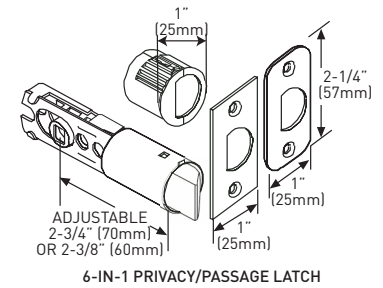

SPECIFICATIONS

- › PUSH BUTTON AUTO-RELEASE ON PRIVACY AND KEYED ENTRY FUNCTION
- › UNIVERSAL 6-IN-1 LATCH OFFERS A GUARANTEED FIT
- › INCLUDES ANTI-PRY COLLAR FOR REINFORCED SECURITY
- › 78° LATCH RETRACTION
- › PREMIUM ALL METAL CONSTRUCTION
- › INCLUDES 1-3/4" x 2-1/4" FULL LIP RADIUS CORNER "D" STRIKE STANDARD
- › FITS STANDARD DOORS

GRADE 3

ANSI GRADE 3

LIFETIME MECHANICAL & 5 YEAR FINISH WARRANTY

FULL KEYING SERVICES AVAILABLE
WR5 KEYWAY, PACKAGED IN KEYED DIFFERENT (KD)
OR KEYED ALIKE (KA)

20 MINUTE
OPTIONAL
FIRE RATING

MEASUREMENTS SUBJECT TO A 3% VARIANCE

MEASUREMENTS ARE FOR REFERENCE ONLY. TAYMOR RESERVES THE RIGHT TO CHANGE THE PRODUCT SPECS WITHOUT NOTICE. FOR PRODUCT WARRANTY, PLEASE VISIT TAYMOR WEBSITE FOR DETAILS

VILLA BALL

BUILDER PACK	ENTRY - KA	PRIVACY	PASSAGE	INSIDE TRIM	DUMMY
POLISHED BRASS 3	33-D1114	33-D1124	33-D1134	33-HB11	33-114
SATIN NICKEL 15	33-D1014	33-D1024	33-D1034	33-HB10	33-104
MATTE BLACK 19	33-D1214	33-D1224	33-D1234	—	33-124
SATIN CHROME 26D	33-D1314	33-D1324	33-D1334	33-HB13	33-134
SATIN S/S 32D	33-D5314	33-D5324	33-D5334	—	33-534

CASE QTY. 20*ITEM IS KEYED ALIKE IN SETS OF 5 (KA5)

RETAIL PACK	ENTRY - KD	PRIVACY	PASSAGE	INSIDE TRIM	DUMMY
POLISHED BRASS 3	34-FV1114	34-FV1124	34-FV1134	—	—
SATIN NICKEL 15	34-FV1014	34-FV1024	34-FV1034	—	—
MATTE BLACK 19	34-FV1214	34-FV1224	34-FV1234	—	—
ANTIQUE NICKEL 17A	34-FV1714	34-FV1724	34-FV1734	—	—
SATIN CHROME 26D	34-FV1314	34-FV1324	34-FV1334	—	—
SATIN S/S 32D	34-FV5314	34-FV5324	34-FV5334	—	—

CASE QTY. 4