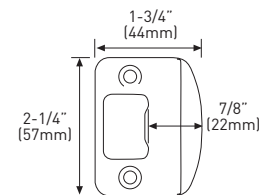

MEASUREMENTS SUBJECT TO A 3% VARIANCE

MEASUREMENTS ARE FOR REFERENCE ONLY. TAYMOR RESERVES THE RIGHT TO CHANGE THE PRODUCT SPECS WITHOUT NOTICE. FOR PRODUCT WARRANTY, PLEASE VISIT TAYMOR WEBSITE FOR DETAILS

VILLA BALL

BUILDER PACK	ENTRY - KA	PRIVACY	PASSAGE	INSIDE TRIM	DUMMY
POLISHED BRASS 3	33-D1114	33-D1124	33-D1134	33-HB11	33-114
SATIN NICKEL 15	33-D1014	33-D1024	33-D1034	33-HB10	33-104
MATTE BLACK 19	33-D1214	33-D1224	33-D1234	—	33-124
SATIN CHROME 26D	33-D1314	33-D1324	33-D1334	33-HB13	33-134
SATIN S/S 32D	33-D5314	33-D5324	33-D5334	—	33-534

CASE QTY. 20*ITEM IS KEYED ALIKE IN SETS OF 5 (KA5)

RETAIL PACK	ENTRY - KD	PRIVACY	PASSAGE	INSIDE TRIM	DUMMY
POLISHED BRASS 3	34-FV1114	34-FV1124	34-FV1134	—	—
SATIN NICKEL 15	34-FV1014	34-FV1024	34-FV1034	—	—
MATTE BLACK 19	34-FV1214	34-FV1224	34-FV1234	—	—
ANTIQUE NICKEL 17A	34-FV1714	34-FV1724	34-FV1734	—	—
SATIN CHROME 26D	34-FV1314	34-FV1324	34-FV1334	—	—
SATIN S/S 32D	34-FV5314	34-FV5324	34-FV5334	—	—

CASE QTY. 4