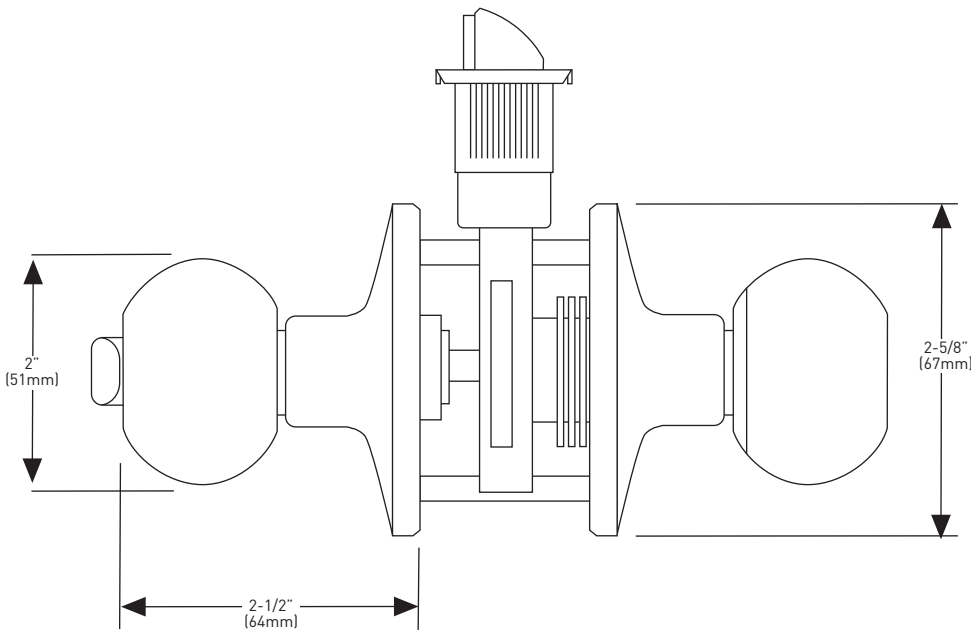

SPECIFICATIONS

- › PUSH BUTTON AUTO-RELEASE ON PRIVACY AND KEYED ENTRY FUNCTION
- › UNIVERSAL 6-IN-1 LATCH OFFERS A GUARANTEED FIT
- › INCLUDES ANTI-PRY COLLAR FOR REINFORCED SECURITY
- › 78° LATCH RETRACTION
- › PREMIUM ALL METAL CONSTRUCTION
- › INCLUDES 1-3/4" x 2-1/4" FULL LIP RADIUS CORNER "D" STRIKE STANDARD
- › FITS STANDARD DOORS

GRADE 3

ANSI GRADE 3

LIFETIME MECHANICAL & 5 YEAR FINISH WARRANTY

FULL KEYING SERVICES AVAILABLE
WR5 KEYWAY, PACKAGED IN KEYED DIFFERENT (KD)
OR KEYED ALIKE (KA)

20 MINUTE
OPTIONAL
FIRE RATING

MEASUREMENTS SUBJECT TO A 3% VARIANCE

MEASUREMENTS ARE FOR REFERENCE ONLY. TAYMOR RESERVES THE RIGHT TO CHANGE THE PRODUCT SPECS WITHOUT NOTICE. FOR PRODUCT WARRANTY, PLEASE VISIT TAYMOR WEBSITE FOR DETAILS

VILLA BALL

BUILDER PACK	ENTRY - KA	PRIVACY	PASSAGE	INSIDE TRIM	DUMMY
POLISHED BRASS 3	33-D1114	33-D1124	33-D1134	33-HB11	33-114
SATIN NICKEL 15	33-D1014	33-D1024	33-D1034	33-HB10	33-104
MATTE BLACK 19	33-D1214	33-D1224	33-D1234	—	33-124
SATIN CHROME 26D	33-D1314	33-D1324	33-D1334	33-HB13	33-134
SATIN S/S 32D	33-D5314	33-D5324	33-D5334	—	33-534

CASE QTY. 20*ITEM IS KEYED ALIKE IN SETS OF 5 (KA5)

RETAIL PACK	ENTRY - KD	PRIVACY	PASSAGE	INSIDE TRIM	DUMMY
POLISHED BRASS 3	34-FV1114	34-FV1124	34-FV1134	—	—
SATIN NICKEL 15	34-FV1014	34-FV1024	34-FV1034	—	—
MATTE BLACK 19	34-FV1214	34-FV1224	34-FV1234	—	—
ANTIQUE NICKEL 17A	34-FV1714	34-FV1724	34-FV1734	—	—
SATIN CHROME 26D	34-FV1314	34-FV1324	34-FV1334	—	—
SATIN S/S 32D	34-FV5314	34-FV5324	34-FV5334	—	—

CASE QTY. 4