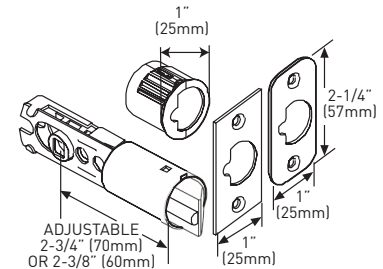

SPECIFICATIONS

- › PUSH BUTTON AUTO-RELEASE ON PRIVACY AND KEYED ENTRY FUNCTION
- › UNIVERSAL 6-IN-1 LATCH OFFERS A GUARANTEED FIT
- › INCLUDES ANTI-PRY COLLAR FOR REINFORCED SECURITY
- › 78° LATCH RETRACTION
- › PREMIUM ALL METAL CONSTRUCTION
- › INCLUDES 1-3/4" x 2-1/4" FULL LIP RADIUS CORNER "D" STRIKE STANDARD
- › FITS STANDARD DOORS

GRADE 3

ANSI GRADE 3

LIFETIME MECHANICAL & 5 YEAR FINISH WARRANTY

FULL KEYING SERVICES AVAILABLE
WR5 KEYWAY, PACKAGED IN KEYED DIFFERENT (KD)
OR KEYED ALIKE (KA)

20 MINUTE
OPTIONAL
FIRE RATING

MEASUREMENTS SUBJECT TO A 3% VARIANCE

MEASUREMENTS ARE FOR REFERENCE ONLY. TAYMOR RESERVES THE RIGHT TO CHANGE THE PRODUCT SPECS WITHOUT NOTICE. FOR PRODUCT WARRANTY, PLEASE VISIT TAYMOR WEBSITE FOR DETAILS

VILLA BALL

BUILDER PACK	ENTRY - KA	PRIVACY	PASSAGE	INSIDE TRIM	DUMMY
POLISHED BRASS 3	33-D1114	33-D1124	33-D1134	33-HB11	33-114
SATIN NICKEL 15	33-D1014	33-D1024	33-D1034	33-HB10	33-104
MATTE BLACK 19	33-D1214	33-D1224	33-D1234	—	33-124
SATIN CHROME 26D	33-D1314	33-D1324	33-D1334	33-HB13	33-134
SATIN S/S 32D	33-D5314	33-D5324	33-D5334	—	33-534

CASE QTY. 20*ITEM IS KEYED ALIKE IN SETS OF 5 (KA5)

RETAIL PACK	ENTRY - KD	PRIVACY	PASSAGE	INSIDE TRIM	DUMMY
POLISHED BRASS 3	34-FV1114	34-FV1124	34-FV1134	—	—
SATIN NICKEL 15	34-FV1014	34-FV1024	34-FV1034	—	—
MATTE BLACK 19	34-FV1214	34-FV1224	34-FV1234	—	—
ANTIQUE NICKEL 17A	34-FV1714	34-FV1724	34-FV1734	—	—
SATIN CHROME 26D	34-FV1314	34-FV1324	34-FV1334	—	—
SATIN S/S 32D	34-FV5314	34-FV5324	34-FV5334	—	—

CASE QTY. 4