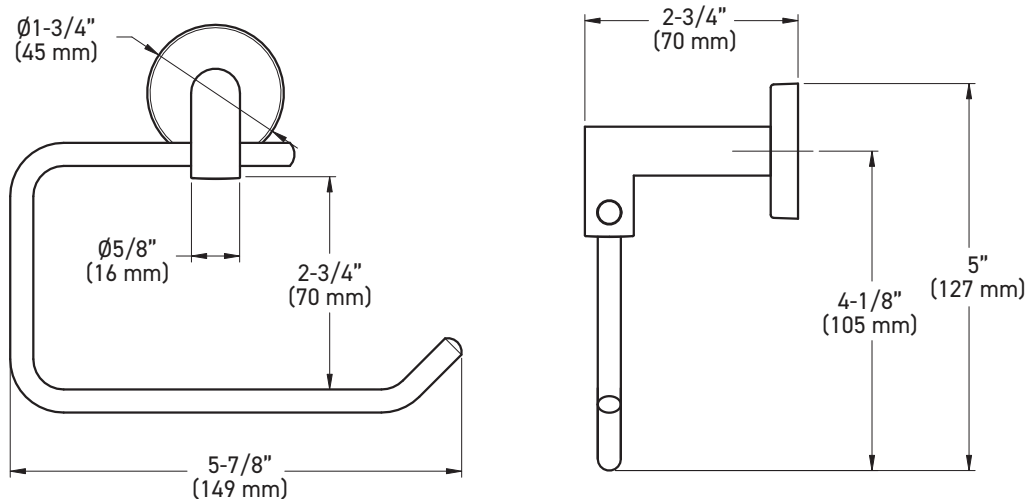

PAPER/TOWEL HOLDER

MEASUREMENTS SUBJECT TO A 3% VARIANCE. MEASUREMENTS ARE FOR REFERENCE ONLY. TAYMOR RESERVES THE RIGHT TO CHANGE PRODUCT SPECS WITHOUT NOTICE.