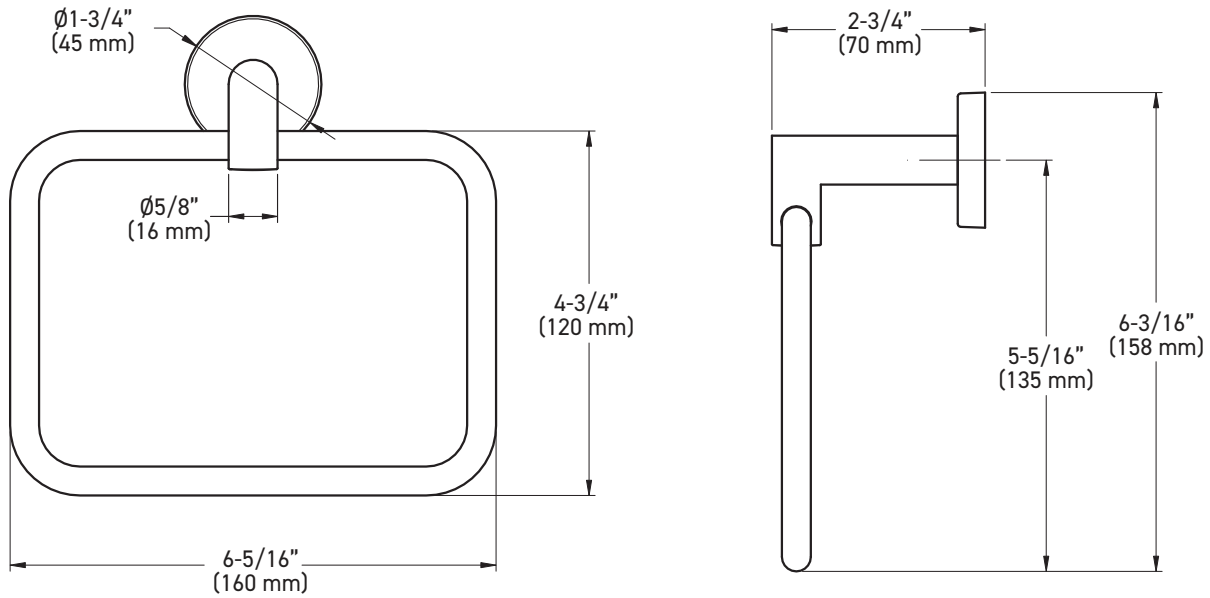

ROBE HOOK

TOWEL RING

PAPER/TOWEL HOLDER

MEASUREMENTS SUBJECT TO A 3% VARIANCE. MEASUREMENTS ARE FOR REFERENCE ONLY. TAYMOR RESERVES THE RIGHT TO CHANGE PRODUCT SPECS WITHOUT NOTICE.