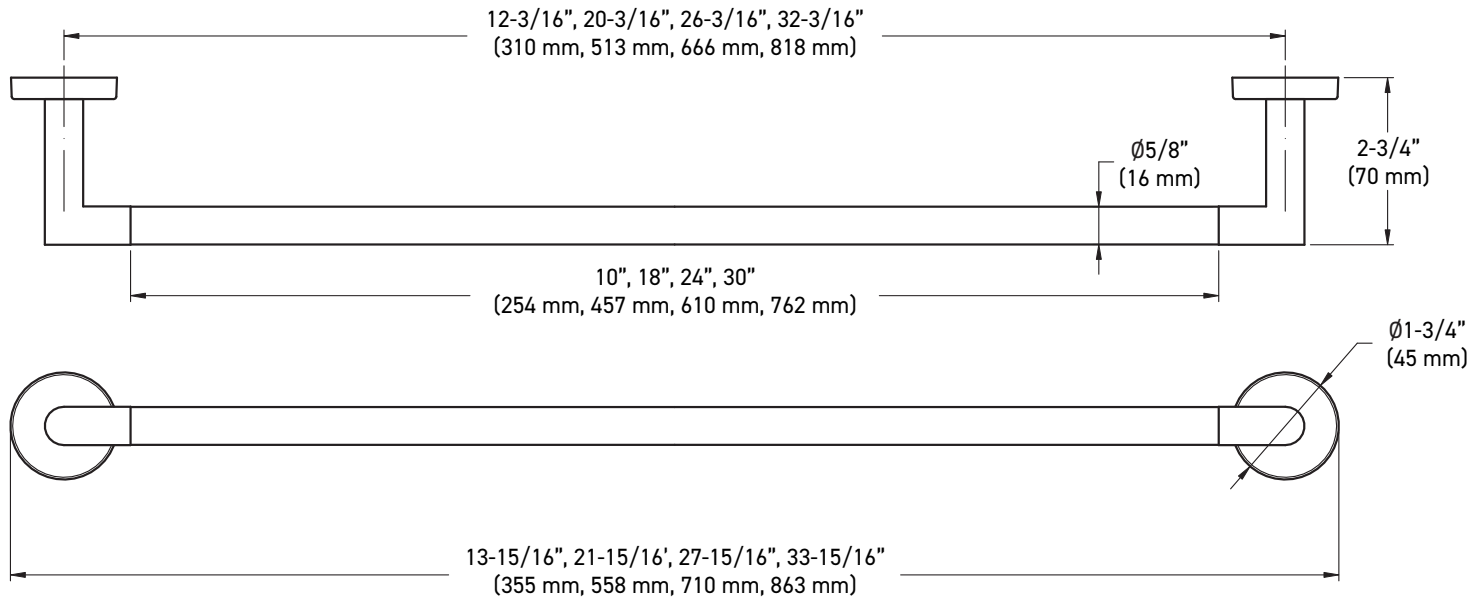

TOWEL BAR

PIVOTING PAPER HOLDER

PAPER HOLDER (LEFT HAND INSTALLATION)

MEASUREMENTS SUBJECT TO A 3% VARIANCE. MEASUREMENTS ARE FOR REFERENCE ONLY. TAYMOR RESERVES THE RIGHT TO CHANGE PRODUCT SPECS WITHOUT NOTICE.