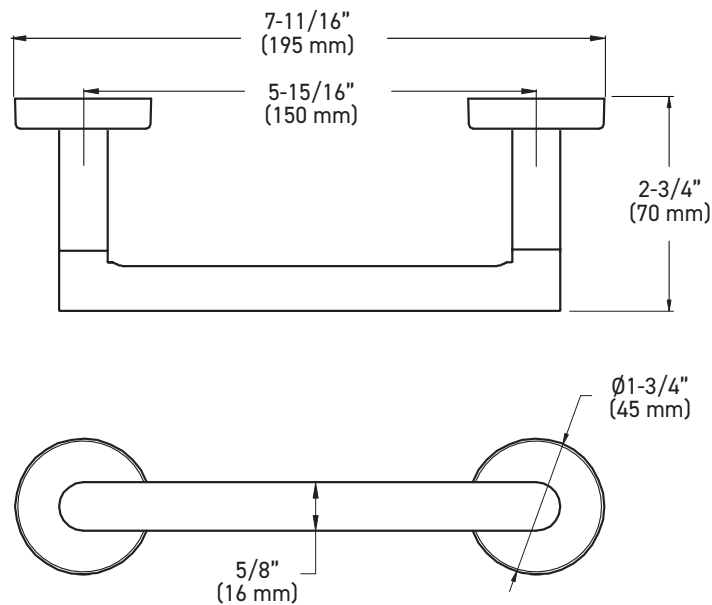

PIVOTING PAPER HOLDER