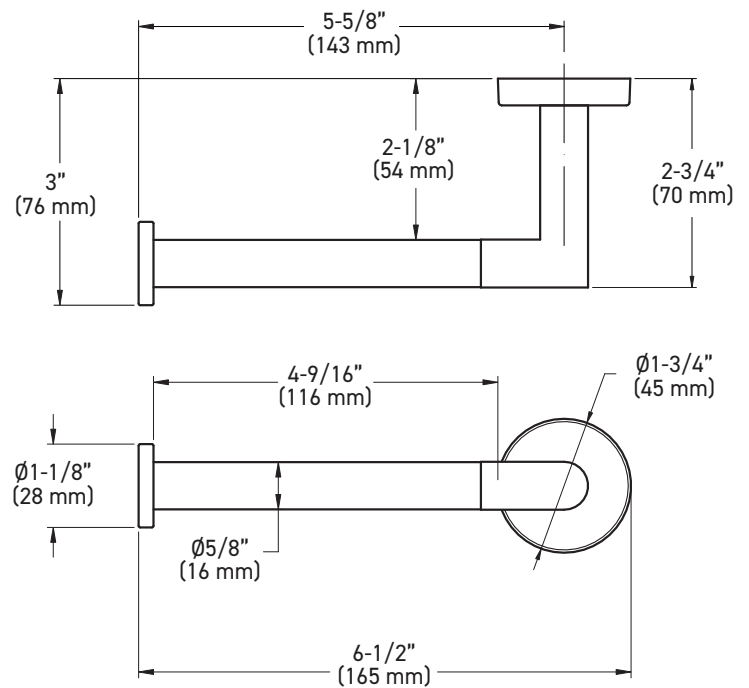

PAPER HOLDER (LEFT HAND INSTALLATION)

MEASUREMENTS SUBJECT TO A 3% VARIANCE. MEASUREMENTS ARE FOR REFERENCE ONLY. TAYMOR RESERVES THE RIGHT TO CHANGE PRODUCT SPECS WITHOUT NOTICE.