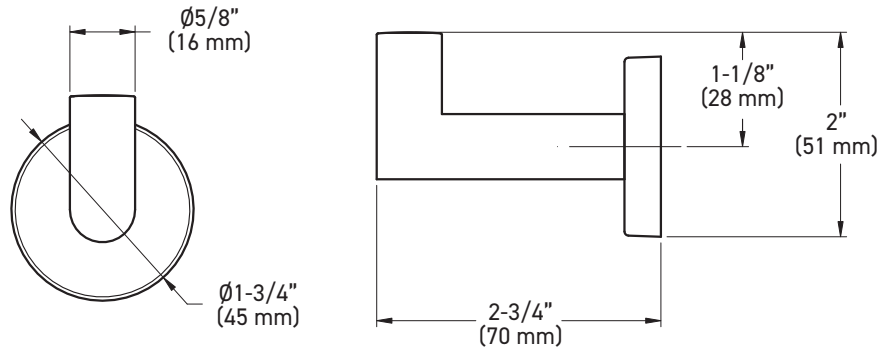

ROBE HOOK

TOWEL RING

PAPER/TOWEL HOLDER

MEASUREMENTS SUBJECT TO A 3% VARIANCE. MEASUREMENTS ARE FOR REFERENCE ONLY. TAYMOR RESERVES THE RIGHT TO CHANGE PRODUCT SPECS WITHOUT NOTICE.