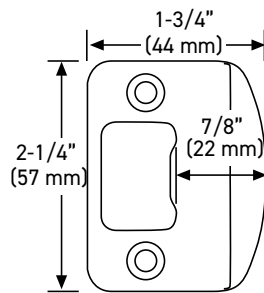

INSTALLATION

- Fits standard door thickness: 1-3/8" (35 mm) - 1-3/4" (45 mm)
- Full lip radius corner strike with adjustable tab standard: 1-3/4" x 2-1/4" (45 mm x 57 mm)
- Standard bore holes: 2-1/8" (54 mm)

ADDITIONAL DETAILS

- Special order products are not eligible for return or exchange
- Lead times may vary
- Minimum order quantities apply

FULL LIP RADIUS STRIKE

6-IN1 PRIVACY/PASSAGE LATCH

MEASUREMENTS SUBJECT TO A 3% VARIANCE. MEASUREMENTS ARE FOR REFERENCE ONLY. TAYMOR RESERVES THE RIGHT TO CHANGE PRODUCT SPECS WITHOUT NOTICE.