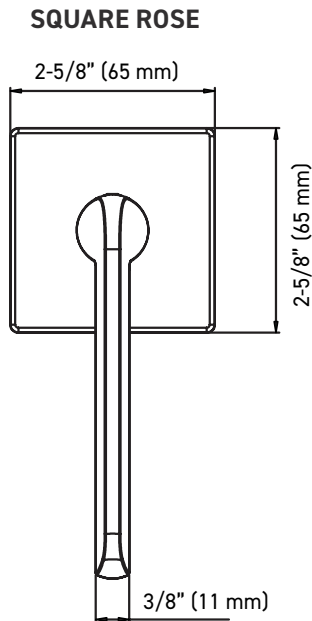

HOW TO SPECIFY SPECIAL ORDER FINISHES

Please contact your Taymor Sales Representative for pricing, samples, and minimum order quantities.

To determine the item code for a special order finish product, simply add the finish code at the end of the product SKU as shown below:

FINISH	FINISH CODE
Satin Brass 4	SB
Dark Bronze 10B	DB
Gun Metal	GM
Polished Chrome 26	PC
Matte Black 19	BLK
Satin Nickel 15	SN
Satin Stainless 32D	SS
Satin Chrome 26D	SC

30	-	D006464	SB
LINE CODE		SKU	FINISH CODE

30-D006464SB

Example of the item codes for the Vega Round Rose Lever in Satin Brass:

FUNCTIONS	LINE CODE	SKU	FINISH CODE	ITEM CODE
Entry	30	D006464	SB	30-D006464SB
Privacy	30	D006424	SB	30-D006424SB
Passage 🔥	30	D006434	SB	30-D006434SB
Inside Trim	30	HL0064	SB	30-HL0064SB
Dummy	30	644	SB	30-644SB

ADDITIONAL DETAILS

- Special order products are not eligible for return or exchange
- Lead times may vary
- Minimum order quantities apply

FULL LIP RADIUS STRIKE

6-IN1 PRIVACY/PASSAGE LATCH

MEASUREMENTS SUBJECT TO A 3% VARIANCE. MEASUREMENTS ARE FOR REFERENCE ONLY. TAYMOR RESERVES THE RIGHT TO CHANGE PRODUCT SPECS WITHOUT NOTICE.