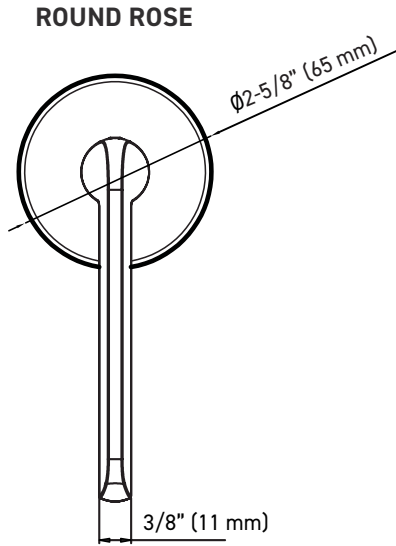

HOW TO SPECIFY SPECIAL ORDER FINISHES

Please contact your Taymor Sales Representative for pricing, samples, and minimum order quantities.

To determine the item code for a special order finish product, simply add the finish code at the end of the product SKU as shown below:

FINISH	FINISH CODE
Satin Brass 4	SB
Dark Bronze 10B	DB
Gun Metal	GM
Polished Chrome 26	PC
Matte Black 19	BLK
Satin Nickel 15	SN
Satin Stainless 32D	SS
Satin Chrome 26D	SC

30	-	D006464	SB
LINE CODE		SKU	FINISH CODE

30-D006464SB

Example of the item codes for the Vega Round Rose Lever in Satin Brass:

FUNCTIONS	LINE CODE	SKU	FINISH CODE	ITEM CODE
Entry	30	D006464	SB	30-D006464SB
Privacy	30	D006424	SB	30-D006424SB
Passage 🔥	30	D006434	SB	30-D006434SB
Inside Trim	30	HL0064	SB	30-HL0064SB
Dummy	30	644	SB	30-644SB

ADDITIONAL DETAILS

- Special order products are not eligible for return or exchange
- Lead times may vary
- Minimum order quantities apply

FULL LIP RADIUS STRIKE

6-IN1 PRIVACY/PASSAGE LATCH

MEASUREMENTS SUBJECT TO A 3% VARIANCE. MEASUREMENTS ARE FOR REFERENCE ONLY. TAYMOR RESERVES THE RIGHT TO CHANGE PRODUCT SPECS WITHOUT NOTICE.