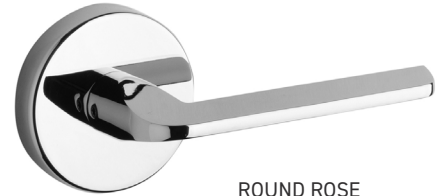

FEATURES

- Universal 6-in-1 latch: drive in, square and radius mortise with adjustable backset: 2-3/8" (60mm) - 2-2/4" (70mm)
- Push button auto-release on privacy function
- Meets ANSI/BHMA A156.2 Grade 3 Standards

INSTALLATION

- Fits standard door thickness: 1-3/8" (35 mm) - 1-3/4" (45 mm)
- Full lip radius corner strike with adjustable tab standard: 1-3/4" x 2-1/4" (45 mm x 57 mm)
- Standard bore holes: 2-1/8" (54 mm)

STOCKED FINISHES

- Polished Chrome 26 (PC)
- Matte Black 19 (BLK)
- Satin Nickel 15 (SN)

SPECIAL ORDER FINISHES

- Satin Brass 4 (SB)
- Dark Bronze 10B (DB)
- Gun Metal (GM)
- Satin Stainless 32D (SS)

ROUND ROSE

SQUARE ROSE

BOX PACK	POLISHED CHROME 26	MATTE BLACK 19	SATIN NICKEL 15
ROUND ROSE			
Privacy	30-D007224PC	30-D007224BLK	30-D007224SN
Passage 🔥	30-D007234PC	30-D007234BLK	30-D007234SN
Dummy	30-724PC	30-724BLK	30-724SN
SQUARE ROSE			
Privacy	30-D007324PC	30-D007324BLK	30-D007324SN
Passage 🔥	30-D007334PC	30-D007334BLK	30-D007334SN
Dummy	30-734PC	30-734BLK	30-734SN