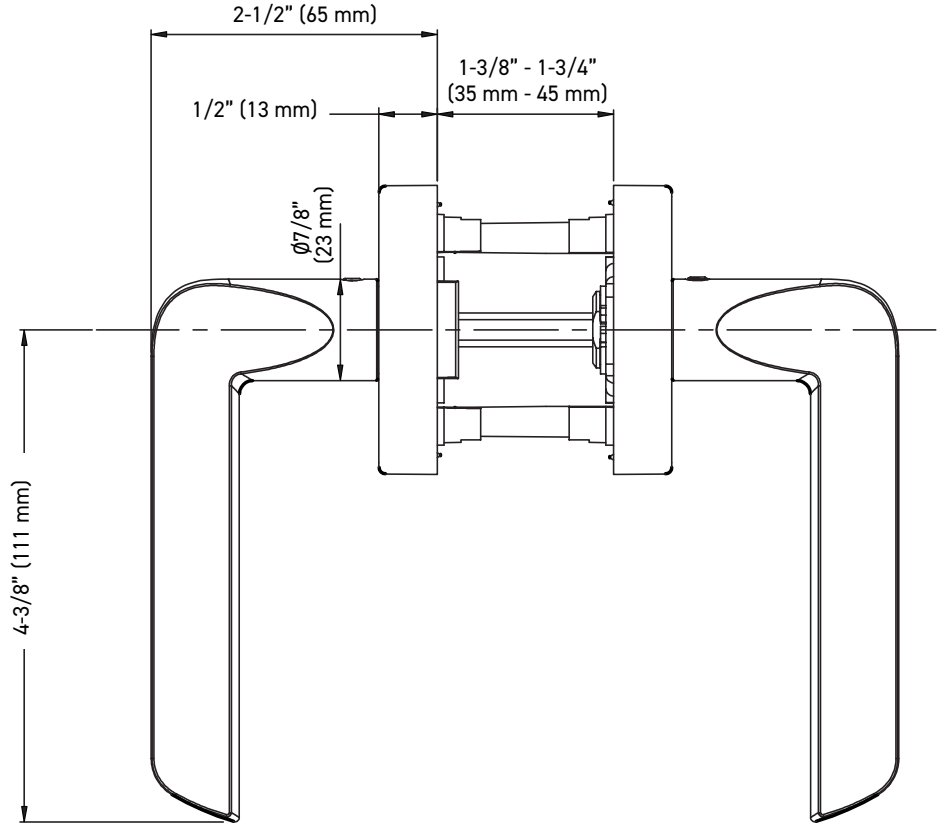

HOW TO SPECIFY SPECIAL ORDER FINISHES

Please contact your Taymor Sales Representative for pricing, samples, and minimum order quantities.

To determine the item code for a special order finish product, simply add the finish code at the end of the product SKU as shown below:

FINISH	FINISH CODE
Satin Brass 4	SB
Dark Bronze 10B	DB
Gun Metal	GM
Polished Chrome 26	PC
Matte Black 19	BLK
Satin Nickel 15	SN
Satin Stainless 32D	SS
Satin Chrome 26D	SC

30	-	D006464	SB
LINE CODE		SKU	FINISH CODE

30-D006464SB

Example of the item codes for the Vega Round Rose Lever in Satin Brass:

FUNCTIONS	LINE CODE	SKU	FINISH CODE	ITEM CODE
Entry	30	D006464	SB	30-D006464SB
Privacy	30	D006424	SB	30-D006424SB
Passage 🔥	30	D006434	SB	30-D006434SB
Inside Trim	30	HL0064	SB	30-HL0064SB
Dummy	30	644	SB	30-644SB

ADDITIONAL DETAILS

- Special order products are not eligible for return or exchange
- Lead times may vary
- Minimum order quantities apply

FULL LIP RADIUS STRIKE

6-IN1 PRIVACY/PASSAGE LATCH

MEASUREMENTS SUBJECT TO A 3% VARIANCE. MEASUREMENTS ARE FOR REFERENCE ONLY. TAYMOR RESERVES THE RIGHT TO CHANGE PRODUCT SPECS WITHOUT NOTICE.