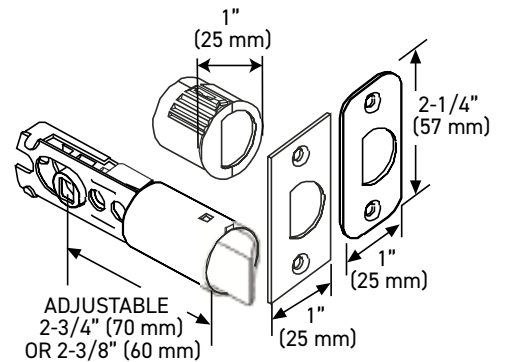

HOW TO SPECIFY SPECIAL ORDER FINISHES

Please contact your Taymor Sales Representative for pricing, samples, and minimum order quantities.

To determine the item code for a special order finish product, simply add the finish code at the end of the product SKU as shown below:

FINISH	FINISH CODE
Satin Brass 4	SB
Dark Bronze 10B	DB
Gun Metal	GM
Polished Chrome 26	PC
Matte Black 19	BLK
Satin Nickel 15	SN
Satin Stainless 32D	SS
Satin Chrome 26D	SC

30	-	D006464	SB
LINE CODE		SKU	FINISH CODE

30-D006464SB

Example of the item codes for the Vega Round Rose Lever in Satin Brass:

FUNCTIONS	LINE CODE	SKU	FINISH CODE	ITEM CODE
Entry	30	D006464	SB	30-D006464SB
Privacy	30	D006424	SB	30-D006424SB
Passage 🔥	30	D006434	SB	30-D006434SB
Inside Trim	30	HL0064	SB	30-HL0064SB
Dummy	30	644	SB	30-644SB

ADDITIONAL DETAILS

- Special order products are not eligible for return or exchange
- Lead times may vary
- Minimum order quantities apply

FULL LIP RADIUS STRIKE

6-IN1 PRIVACY/PASSAGE LATCH

MEASUREMENTS SUBJECT TO A 3% VARIANCE. MEASUREMENTS ARE FOR REFERENCE ONLY. TAYMOR RESERVES THE RIGHT TO CHANGE PRODUCT SPECS WITHOUT NOTICE.