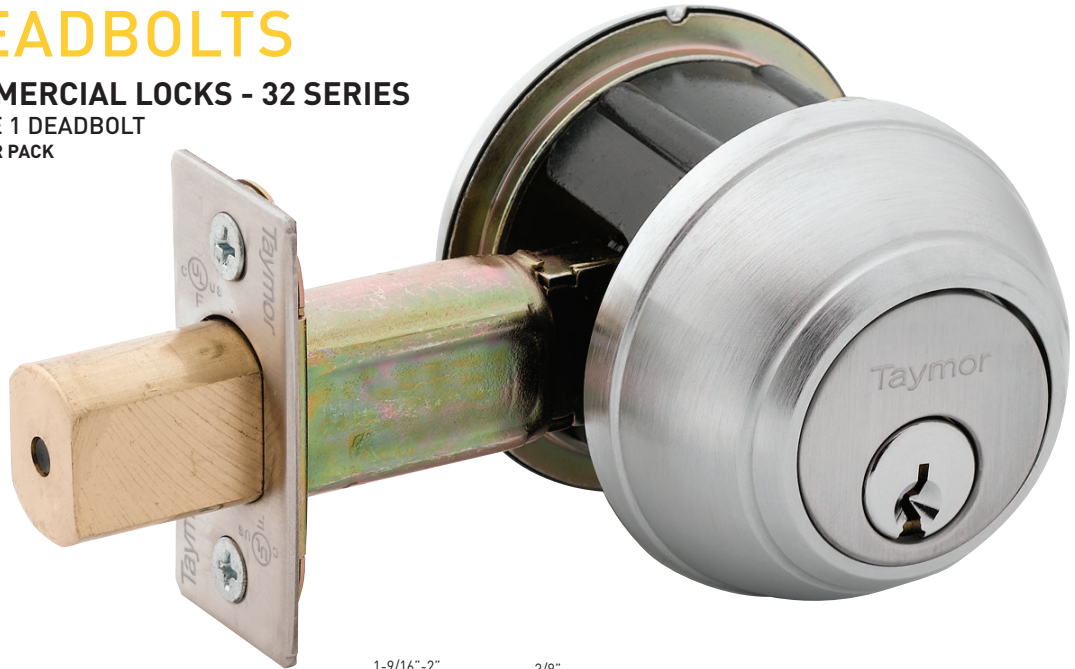

# DEADBOLTS

COMMERCIAL LOCKS - 32 SERIES  
GRADE 1 DEADBOLT  
BUILDER PACK

## FEATURES

- EXTRA HEAVY DUTY CONSTRUCTION
- ATTRACTIVE DOMED COLLAR PROFILE
- CONCEALED SCREW MOUNTING
- UL LISTED
- 3 HOUR FIRE RATED
- 6 PIN "C" KEYWAY - FULLY COMPATIBLE WITH SCHLAGE AND OTHER "C" KEYWAYS
- 2-3/4" (70mm) BACKSET SUPPLIED STANDARD
- FITS DOORS BETWEEN 1-9/16" TO 2" [39.6 mm TO 50.8 mm] IN WIDTH
- 10 YEAR MECHANICAL WARRANTY

## REPLACEMENT PARTS

	US26D SATIN CHROME	CASE PACK
GRADE 1 DEADBOLT LATCH - 2-3/8"	32-DBT80	200
GRADE 1 DEADBOLT LATCH - 2-3/4"	32-DBT804	200
GRADE 1 DEADBOLT CYLINDER - SCHLAGE 6 PIN	32-DRSCYL6	80