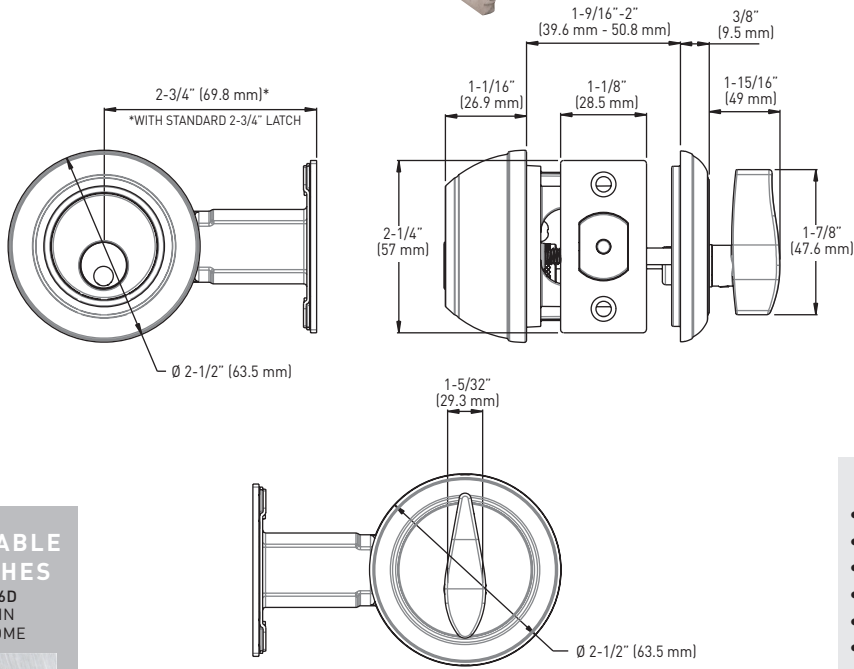

## FEATURES

- EXTRA HEAVY DUTY CONSTRUCTION
- ATTRACTIVE DOMED COLLAR PROFILE
- CONCEALED SCREW MOUNTING
- UL LISTED
- 3 HOUR FIRE RATED
- 6 PIN "C" KEYWAY - FULLY COMPATIBLE WITH SCHLAGE AND OTHER "C" KEYWAYS
- 2-3/4" (70mm) BACKSET SUPPLIED STANDARD
- FITS DOORS BETWEEN 1-9/16" TO 2" [39.6 mm TO 50.8 mm] IN WIDTH
- 10 YEAR MECHANICAL WARRANTY

## REPLACEMENT PARTS

	US26D SATIN CHROME	CASE PACK
GRADE 1 DEADBOLT LATCH - 2-3/8"	32-DBT80	200
GRADE 1 DEADBOLT LATCH - 2-3/4"	32-DBT804	200
GRADE 1 DEADBOLT CYLINDER - SCHLAGE 6 PIN	32-DRSCYL6	80