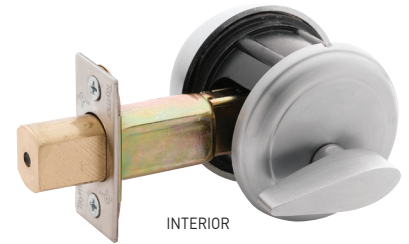

# DEADBOLTS

COMMERCIAL LOCKS - 32 SERIES  
GRADE 1 DEADBOLT  
BUILDER PACK

## FEATURES

- EXTRA HEAVY DUTY CONSTRUCTION
- ATTRACTIVE DOMED COLLAR PROFILE
- CONCEALED SCREW MOUNTING
- UL LISTED
- 3 HOUR FIRE RATED
- 6 PIN "C" KEYWAY - FULLY COMPATIBLE WITH SCHLAGE AND OTHER "C" KEYWAYS
- 2-3/4" (70mm) BACKSET SUPPLIED STANDARD
- FITS DOORS BETWEEN 1-9/16" TO 2" [39.6 mm TO 50.8 mm] IN WIDTH
- 10 YEAR MECHANICAL WARRANTY

## REPLACEMENT PARTS

	US26D SATIN CHROME	CASE PACK
GRADE 1 DEADBOLT LATCH - 2-3/8"	32-DBT80	200
GRADE 1 DEADBOLT LATCH - 2-3/4"	32-DBT804	200
GRADE 1 DEADBOLT CYLINDER - SCHLAGE 6 PIN	32-DRSCYL6	80