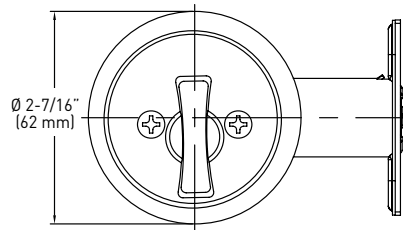

**A. SQUARE PRIVACY SLIDING DOOR LOCK**

**B. SQUARE PASSAGE SLIDING DOOR LOCK**

**TRADITIONAL DOOR PREP.**

- › SOLID BRASS CONSTRUCTION
- › FITS KWIKSET DOOR PREP AND STANDARD DOOR THICKNESS
- › FULLY REVERSIBLE

BOX PACK	15 SATIN NICKEL	26 POLISHED CHROME	CASE QTY.
A. SQUARE PRIVACY LOCKS	25-PH580SN	25-PH580PCH	50
B. SQUARE PASSAGE LOCKS	25-PH590SN	25-PH590PCH	50

**C. PRIVACY SLIDING DOOR LOCK**

**D. PASSAGE SLIDING DOOR LOCK**

**2-3/8" MORTISE LATCH - PRIVACY**

**2-3/8" MORTISE LATCH - PASSAGE**

**STRIKE - PRIVACY**

- › ZINC DIECAST CONSTRUCTION
- › FITS 2-1/8" (54 mm) BORE HOLES
- › FITS DOOR THICKNESS OF 1-3/8" TO 1-3/4" (35 mm - 44 mm)
- › 2-3/8" (60 mm) FIXED BACKSET LATCH
- › 1/4" RADIUS CORNER LATCH FACE PLATE
- › STRIKE THICKNESS 1.55 mm
- › DUST BOX THICKNESS 1.3 mm

BOX PACK	15 SATIN NICKEL	19 MATTE BLACK	26 POLISHED CHROME	26D SATIN CHROME	CASE QTY.
C. ROUND PRIVACY LOCKS	33-SN680RD	33-BLK680RD	33-PC680RD	33-SC680RD	30
D. ROUND PASSAGE LOCKS	33-SN690RD	33-BLK690RD	33-PC690RD	33-SC690RD	30