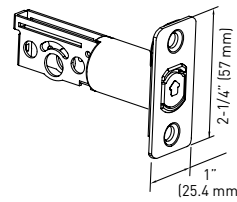

BOX PACK	15 SATIN NICKEL	26 POLISHED CHROME	CASE QTY.
A. SQUARE PRIVACY LOCKS	25-PH580SN	25-PH580PCH	50
B. SQUARE PASSAGE LOCKS	25-PH590SN	25-PH590PCH	50

**C. PRIVACY SLIDING DOOR LOCK**

**D. PASSAGE SLIDING DOOR LOCK**

**2-3/8" MORTISE LATCH - PRIVACY**

**2-3/8" MORTISE LATCH - PASSAGE**

**STRIKE - PRIVACY**

- › ZINC DIECAST CONSTRUCTION
- › FITS 2-1/8" (54 mm) BORE HOLES
- › FITS DOOR THICKNESS OF 1-3/8" TO 1-3/4" (35 mm - 44 mm)
- › 2-3/8" (60 mm) FIXED BACKSET LATCH
- › 1/4" RADIUS CORNER LATCH FACE PLATE
- › STRIKE THICKNESS 1.55 mm
- › DUST BOX THICKNESS 1.3 mm