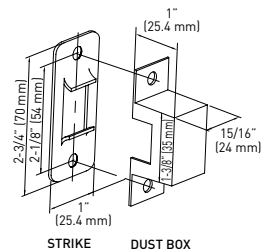

**A. SQUARE PRIVACY SLIDING DOOR LOCK**

**B. SQUARE PASSAGE SLIDING DOOR LOCK**

**TRADITIONAL DOOR PREP.**

- › SOLID BRASS CONSTRUCTION
- › FITS KWIKSET DOOR PREP AND STANDARD DOOR THICKNESS
- › FULLY REVERSIBLE

BOX PACK	15 SATIN NICKEL	26 POLISHED CHROME	CASE QTY.
A. SQUARE PRIVACY LOCKS	25-PH580SN	25-PH580PCH	50
B. SQUARE PASSAGE LOCKS	25-PH590SN	25-PH590PCH	50

**C. PRIVACY SLIDING DOOR LOCK**

**D. PASSAGE SLIDING DOOR LOCK**

**2-3/8" MORTISE LATCH - PRIVACY**

**2-3/8" MORTISE LATCH - PASSAGE**

**STRIKE - PRIVACY**

- › ZINC DIECAST CONSTRUCTION
- › FITS 2-1/8" (54 mm) BORE HOLES
- › FITS DOOR THICKNESS OF 1-3/8" TO 1-3/4" (35 mm - 44 mm)
- › 2-3/8" (60 mm) FIXED BACKSET LATCH
- › 1/4" RADIUS CORNER LATCH FACE PLATE
- › STRIKE THICKNESS 1.55 mm
- › DUST BOX THICKNESS 1.3 mm

BOX PACK	15 SATIN NICKEL	19 MATTE BLACK	26 POLISHED CHROME	26D SATIN CHROME	CASE QTY.
C. ROUND PRIVACY LOCKS	33-SN680RD	33-BLK680RD	33-PC680RD	33-SC680RD	30
D. ROUND PASSAGE LOCKS	33-SN690RD	33-BLK690RD	33-PC690RD	33-SC690RD	30