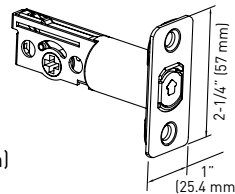

BOX PACK	15 SATIN NICKEL	26 POLISHED CHROME	CASE QTY.
A. SQUARE PRIVACY LOCKS	25-PH580SN	25-PH580PCH	50
B. SQUARE PASSAGE LOCKS	25-PH590SN	25-PH590PCH	50

**C. PRIVACY SLIDING DOOR LOCK**

**D. PASSAGE SLIDING DOOR LOCK**

**2-3/8" MORTISE LATCH - PRIVACY**

**2-3/8" MORTISE LATCH - PASSAGE**

**STRIKE - PRIVACY**

- › ZINC DIECAST CONSTRUCTION
- › FITS 2-1/8" (54 mm) BORE HOLES
- › FITS DOOR THICKNESS OF 1-3/8" TO 1-3/4" (35 mm - 44 mm)
- › 2-3/8" (60 mm) FIXED BACKSET LATCH
- › 1/4" RADIUS CORNER LATCH FACE PLATE
- › STRIKE THICKNESS 1.55 mm
- › DUST BOX THICKNESS 1.3 mm