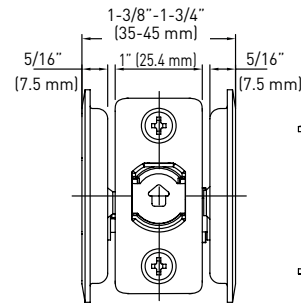

**A. SQUARE PRIVACY SLIDING DOOR LOCK**

**B. SQUARE PASSAGE SLIDING DOOR LOCK**

**TRADITIONAL DOOR PREP.**

- › SOLID BRASS CONSTRUCTION
- › FITS KWIKSET DOOR PREP AND STANDARD DOOR THICKNESS
- › FULLY REVERSIBLE

BOX PACK	15 SATIN NICKEL	26 POLISHED CHROME	CASE QTY.
A. SQUARE PRIVACY LOCKS	25-PH580SN	25-PH580PCH	50
B. SQUARE PASSAGE LOCKS	25-PH590SN	25-PH590PCH	50

**C. PRIVACY SLIDING DOOR LOCK**

**D. PASSAGE SLIDING DOOR LOCK**

**2-3/8" MORTISE LATCH - PRIVACY**

**2-3/8" MORTISE LATCH - PASSAGE**

**STRIKE - PRIVACY**

- › ZINC DIECAST CONSTRUCTION
- › FITS 2-1/8" (54 mm) BORE HOLES
- › FITS DOOR THICKNESS OF 1-3/8" TO 1-3/4" (35 mm - 44 mm)
- › 2-3/8" (60 mm) FIXED BACKSET LATCH
- › 1/4" RADIUS CORNER LATCH FACE PLATE
- › STRIKE THICKNESS 1.55 mm
- › DUST BOX THICKNESS 1.3 mm

BOX PACK	15 SATIN NICKEL	19 MATTE BLACK	26 POLISHED CHROME	26D SATIN CHROME	CASE QTY.
C. ROUND PRIVACY LOCKS	33-SN680RD	33-BLK680RD	33-PC680RD	33-SC680RD	30
D. ROUND PASSAGE LOCKS	33-SN690RD	33-BLK690RD	33-PC690RD	33-SC690RD	30