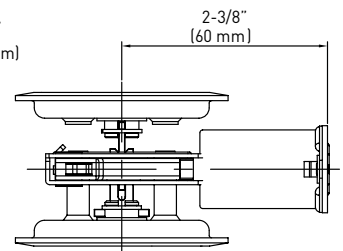

**A. SQUARE PRIVACY SLIDING DOOR LOCK**

**B. SQUARE PASSAGE SLIDING DOOR LOCK**

**TRADITIONAL DOOR PREP.**

- › SOLID BRASS CONSTRUCTION
- › FITS KWIKSET DOOR PREP AND STANDARD DOOR THICKNESS
- › FULLY REVERSIBLE

**2-3/8" MORTISE LATCH - PRIVACY**

**2-3/8" MORTISE LATCH - PASSAGE**

**STRIKE - PRIVACY**

- › ZINC DIECAST CONSTRUCTION
- › FITS 2-1/8" (54 mm) BORE HOLES
- › FITS DOOR THICKNESS OF 1-3/8" TO 1-3/4" (35 mm - 44 mm)
- › 2-3/8" (60 mm) FIXED BACKSET LATCH
- › 1/4" RADIUS CORNER LATCH FACE PLATE
- › STRIKE THICKNESS 1.55 mm
- › DUST BOX THICKNESS 1.3 mm