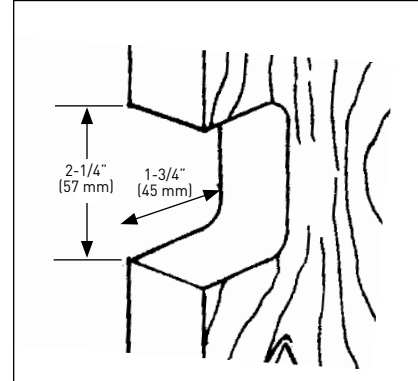

**A. SQUARE PRIVACY SLIDING DOOR LOCK**

**B. SQUARE PASSAGE SLIDING DOOR LOCK**

**TRADITIONAL DOOR PREP.**

- › SOLID BRASS CONSTRUCTION
- › FITS KWIKSET DOOR PREP AND STANDARD DOOR THICKNESS
- › FULLY REVERSIBLE

BOX PACK	15 SATIN NICKEL	26 POLISHED CHROME	CASE QTY.
A. SQUARE PRIVACY LOCKS	25-PH580SN	25-PH580PCH	50
B. SQUARE PASSAGE LOCKS	25-PH590SN	25-PH590PCH	50

**C. PRIVACY SLIDING DOOR LOCK**

**D. PASSAGE SLIDING DOOR LOCK**

**2-3/8" MORTISE LATCH - PRIVACY**

**2-3/8" MORTISE LATCH - PASSAGE**

**STRIKE - PRIVACY**

- › ZINC DIECAST CONSTRUCTION
- › FITS 2-1/8" (54 mm) BORE HOLES
- › FITS DOOR THICKNESS OF 1-3/8" TO 1-3/4" (35 mm - 44 mm)
- › 2-3/8" (60 mm) FIXED BACKSET LATCH
- › 1/4" RADIUS CORNER LATCH FACE PLATE
- › STRIKE THICKNESS 1.55 mm
- › DUST BOX THICKNESS 1.3 mm

BOX PACK	15 SATIN NICKEL	19 MATTE BLACK	26 POLISHED CHROME	26D SATIN CHROME	CASE QTY.
C. ROUND PRIVACY LOCKS	33-SN680RD	33-BLK680RD	33-PC680RD	33-SC680RD	30
D. ROUND PASSAGE LOCKS	33-SN690RD	33-BLK690RD	33-PC690RD	33-SC690RD	30