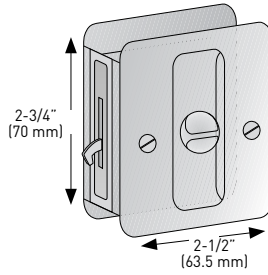

**A. SQUARE PRIVACY SLIDING DOOR LOCK**

**B. SQUARE PASSAGE SLIDING DOOR LOCK**

**TRADITIONAL DOOR PREP.**

- › SOLID BRASS CONSTRUCTION
- › FITS KWIKSET DOOR PREP AND STANDARD DOOR THICKNESS
- › FULLY REVERSIBLE

BOX PACK	15 SATIN NICKEL	26 POLISHED CHROME	CASE QTY.
A. SQUARE PRIVACY LOCKS	25-PH580SN	25-PH580PCH	50
B. SQUARE PASSAGE LOCKS	25-PH590SN	25-PH590PCH	50

**C. PRIVACY SLIDING DOOR LOCK**

**D. PASSAGE SLIDING DOOR LOCK**

**2-3/8" MORTISE LATCH - PRIVACY**

**2-3/8" MORTISE LATCH - PASSAGE**

**STRIKE - PRIVACY**

- › ZINC DIECAST CONSTRUCTION
- › FITS 2-1/8" (54 mm) BORE HOLES
- › FITS DOOR THICKNESS OF 1-3/8" TO 1-3/4" (35 mm - 44 mm)
- › 2-3/8" (60 mm) FIXED BACKSET LATCH
- › 1/4" RADIUS CORNER LATCH FACE PLATE
- › STRIKE THICKNESS 1.55 mm
- › DUST BOX THICKNESS 1.3 mm