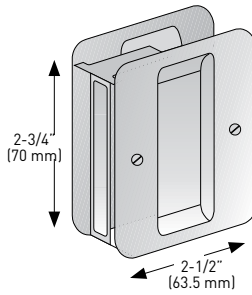

**A. SQUARE PRIVACY SLIDING DOOR LOCK**

**B. SQUARE PASSAGE SLIDING DOOR LOCK**

**TRADITIONAL DOOR PREP.**

- › SOLID BRASS CONSTRUCTION
- › FITS KWIKSET DOOR PREP AND STANDARD DOOR THICKNESS
- › FULLY REVERSIBLE

BOX PACK	15 SATIN NICKEL	26 POLISHED CHROME	CASE QTY.
A. SQUARE PRIVACY LOCKS	25-PH580SN	25-PH580PCH	50
B. SQUARE PASSAGE LOCKS	25-PH590SN	25-PH590PCH	50

**C. PRIVACY SLIDING DOOR LOCK**

**D. PASSAGE SLIDING DOOR LOCK**

**2-3/8" MORTISE LATCH - PRIVACY**

**2-3/8" MORTISE LATCH - PASSAGE**

**STRIKE - PRIVACY**

- › ZINC DIECAST CONSTRUCTION
- › FITS 2-1/8" (54 mm) BORE HOLES
- › FITS DOOR THICKNESS OF 1-3/8" TO 1-3/4" (35 mm - 44 mm)
- › 2-3/8" (60 mm) FIXED BACKSET LATCH
- › 1/4" RADIUS CORNER LATCH FACE PLATE
- › STRIKE THICKNESS 1.55 mm
- › DUST BOX THICKNESS 1.3 mm