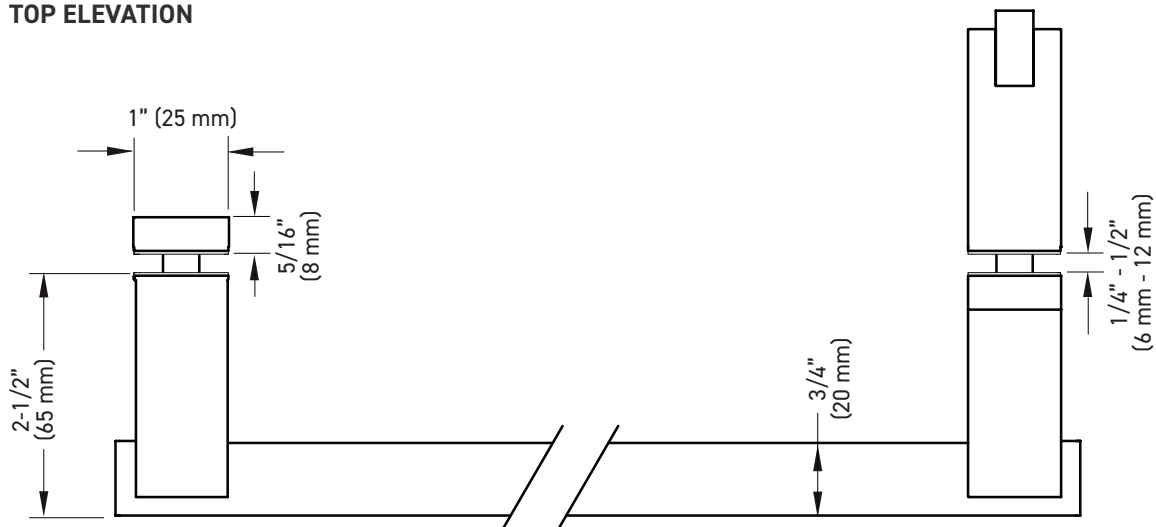

### FEATURES

- Available in 8" handle x 18" towel bar and 8" handle x 24" towel bar center to center lengths
- One-piece design
- 304 stainless steel construction
- Concealed mount

### INSTALLATION

- Fits glass thickness of 1/4" (6mm) to 1/2" (12mm)
- Three (3) Ø12mm glass holes are required
- Mounting hardware included

### SPECIAL ORDER FINISHES

-  Brushed Brass (BB)
-  Dark Bronze (DB)
-  Gun Metal (GM)
-  Brushed Nickel (BN)
-  Polished Nickel (PN)

BOX PACK	POLISHED CHROME	MATTE BLACK	MATERIAL
8" x 18" Offset Shower Door Handle And Towel Bar Combination	10-218X18PC	10-218X18BLK	304 Stainless Steel
8" x 24" Offset Shower Door Handle And Towel Bar Combination	10-218X24PC	10-218X24BLK	304 Stainless Steel

## OFFSET SHOWER DOOR HANDLE AND TOWEL BAR COMBINATION

FRONT ELEVATION

TOP ELEVATION

MEASUREMENTS SUBJECT TO A 3% VARIANCE. MEASUREMENTS ARE FOR REFERENCE ONLY. TAYMOR RESERVES THE RIGHT TO CHANGE PRODUCT SPECS WITHOUT NOTICE.