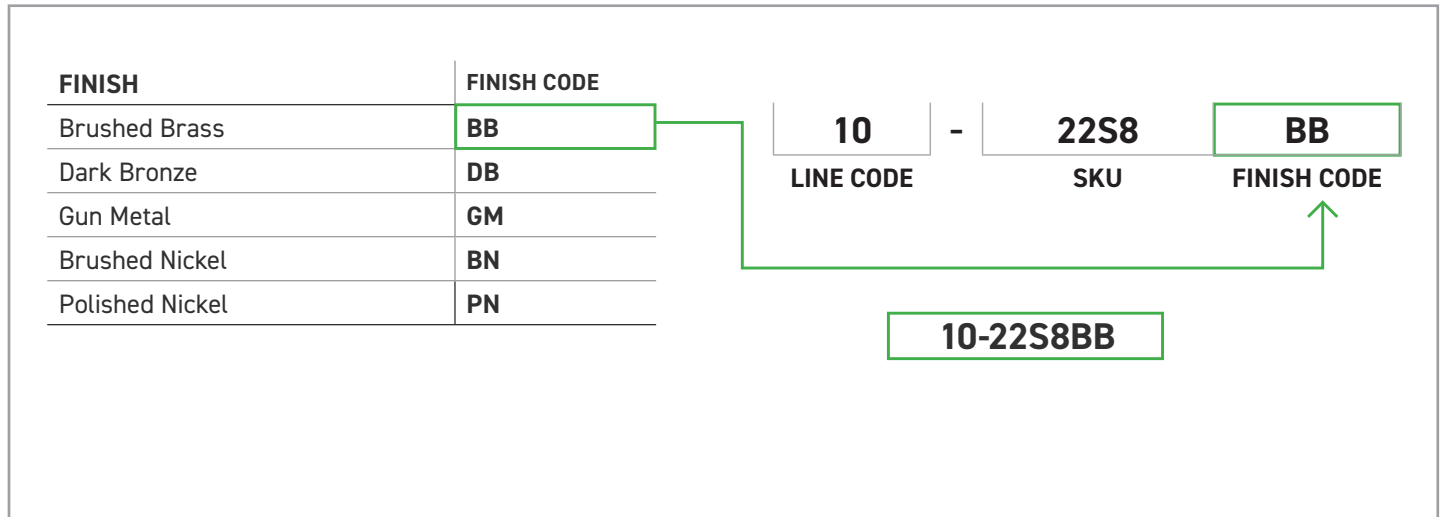

HOW TO SPECIFY SPECIAL ORDER FINISHES

Please contact your Taymor Sales Representative for pricing, samples, and minimum order quantities.

To determine the item code for a special order finish product, simply add the finish code at the end of the product SKU as shown below:

Example of the item codes for the Astral Single Shower Door Handle in Brushed Brass:

FUNCTIONS	LINE CODE	SKU	FINISH CODE	ITEM CODE
8" Single Shower Door Handle	10	22S8	BB	10-22S8BB
18" Single Shower Door Handle	10	22S18	BB	10-22S18BB
24" Single Shower Door Handle	10	22S24	BB	10-22S24BB

ADDITIONAL DETAILS

- Special order products are not eligible for return or exchange
- Lead times may vary
- Minimum order quantities apply