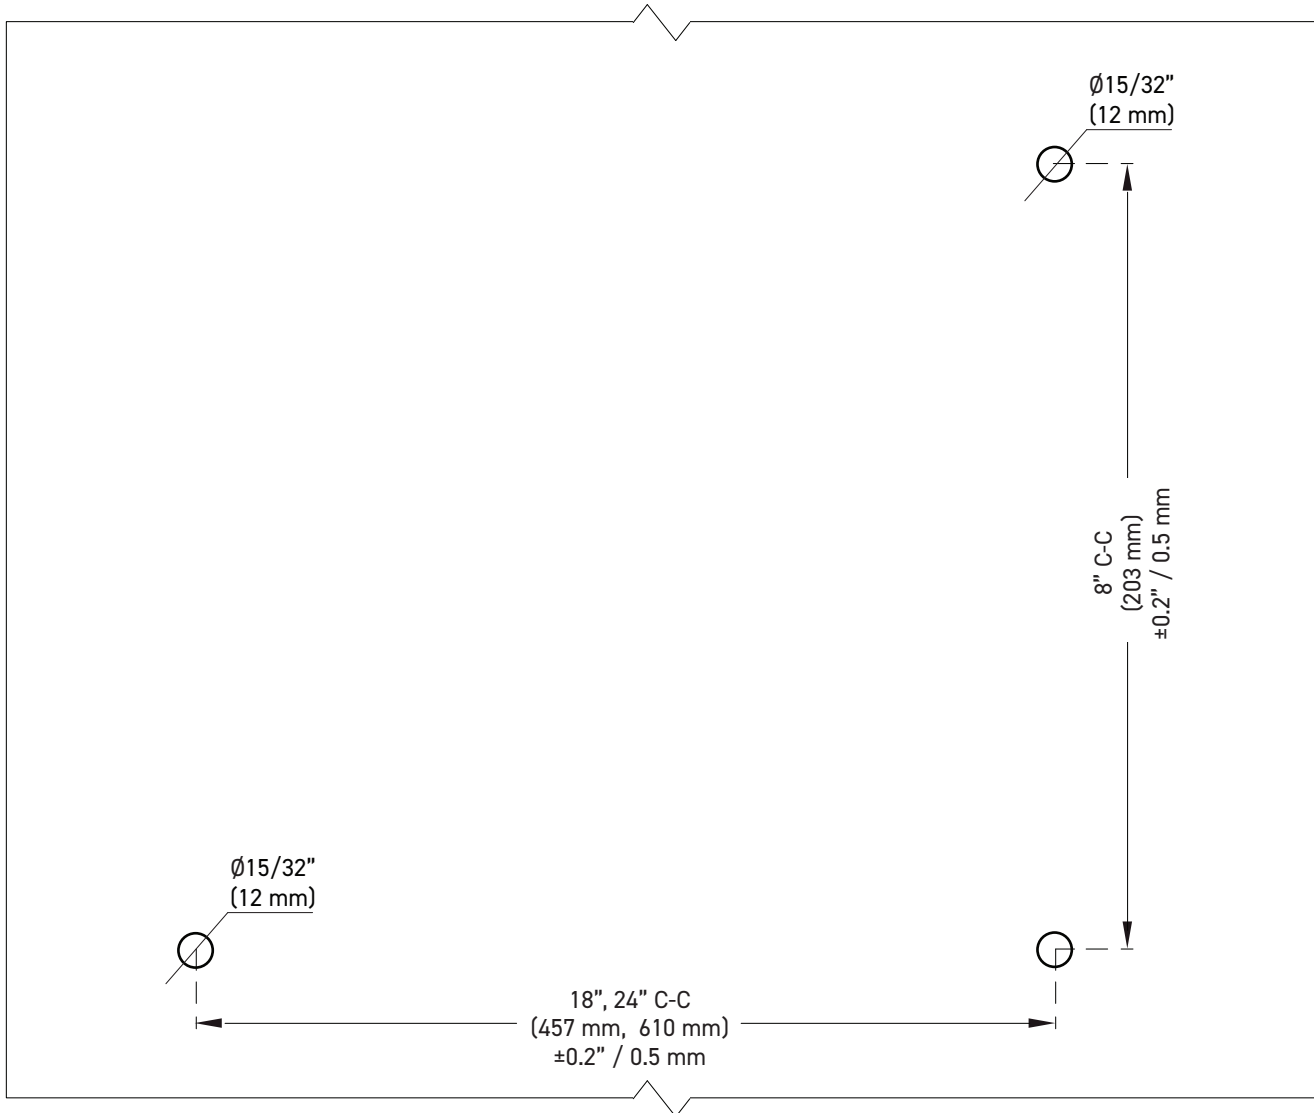

OFFSET SHOWER DOOR HANDLE AND TOWEL BAR COMBINATION

GLAZING TEMPLATE

MEASUREMENTS SUBJECT TO A 3% VARIANCE. MEASUREMENTS ARE FOR REFERENCE ONLY. TAYMOR RESERVES THE RIGHT TO CHANGE PRODUCT SPECS WITHOUT NOTICE.