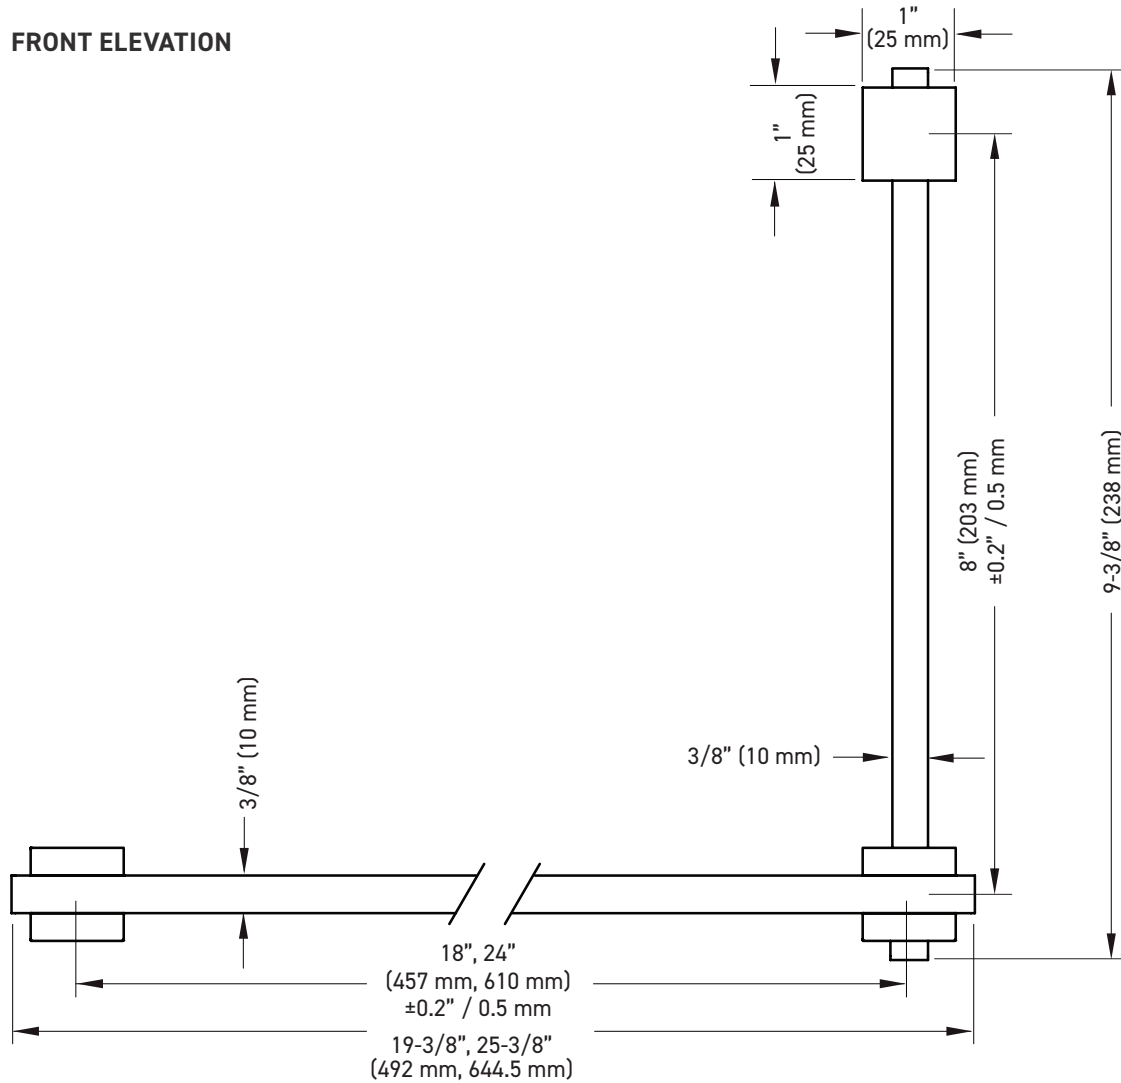

### FEATURES

- Available in 8" handle x 18" towel bar and 8" handle x 24" towel bar center to center lengths
- One-piece design
- 304 stainless steel construction
- Concealed mount

### INSTALLATION

- Fits glass thickness of 1/4" (6mm) to 1/2" (12mm)
- Three (3) Ø12mm glass holes are required
- Mounting hardware included

## OFFSET SHOWER DOOR HANDLE AND TOWEL BAR COMBINATION

FRONT ELEVATION

TOP ELEVATION

MEASUREMENTS SUBJECT TO A 3% VARIANCE. MEASUREMENTS ARE FOR REFERENCE ONLY. TAYMOR RESERVES THE RIGHT TO CHANGE PRODUCT SPECS WITHOUT NOTICE.

## OFFSET SHOWER DOOR HANDLE AND TOWEL BAR COMBINATION