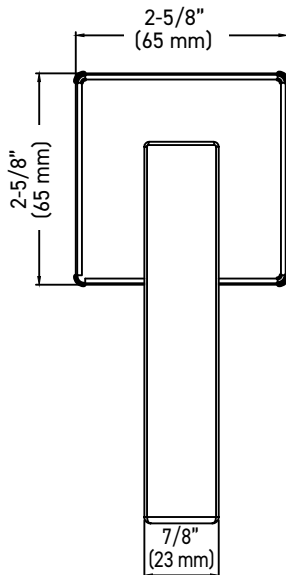

SQUARE ROSE

FULL LIP RADIUS STRIKE

6-IN1 PRIVACY/PASSAGE LATCH

MEASUREMENTS SUBJECT TO A 3% VARIANCE. MEASUREMENTS ARE FOR REFERENCE ONLY. TAYMOR RESERVES THE RIGHT TO CHANGE PRODUCT SPECS WITHOUT NOTICE.