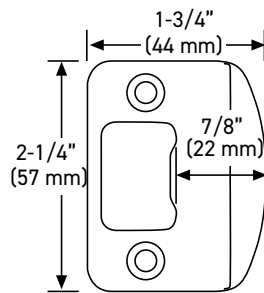

SQUARE ROSE

FULL LIP RADIUS STRIKE

6-IN1 PRIVACY/PASSAGE LATCH

MEASUREMENTS SUBJECT TO A 3% VARIANCE. MEASUREMENTS ARE FOR REFERENCE ONLY. TAYMOR RESERVES THE RIGHT TO CHANGE PRODUCT SPECS WITHOUT NOTICE.