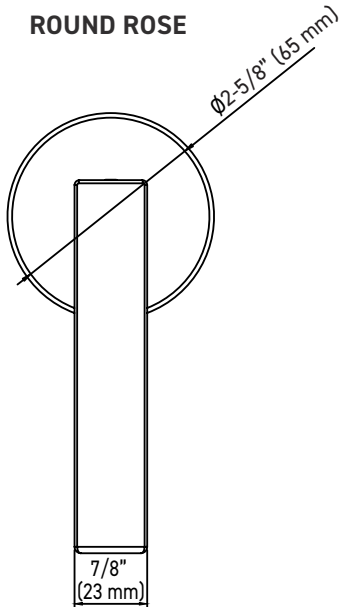

ROUND ROSE

SQUARE ROSE

FULL LIP RADIUS STRIKE

MEASUREMENTS SUBJECT TO A 3% VARIANCE. MEASUREMENTS ARE FOR REFERENCE ONLY. TAYMOR RESERVES THE RIGHT TO CHANGE PRODUCT SPECS WITHOUT NOTICE.