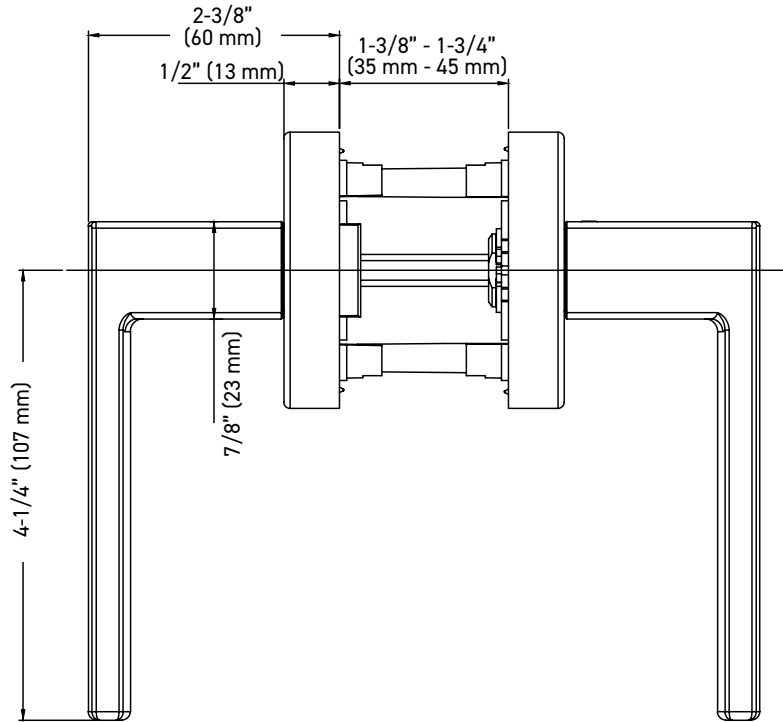

SQUARE ROSE

FULL LIP RADIUS STRIKE

6-IN1 PRIVACY/PASSAGE LATCH

MEASUREMENTS SUBJECT TO A 3% VARIANCE. MEASUREMENTS ARE FOR REFERENCE ONLY. TAYMOR RESERVES THE RIGHT TO CHANGE PRODUCT SPECS WITHOUT NOTICE.