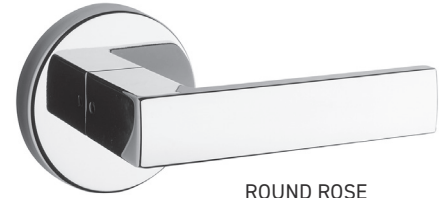

FEATURES

- Universal 6-in-1 latch: drive in, square and radius mortise with adjustable backset: 2-3/8" (60mm) - 2-2/4" (70mm)
- Push button auto-release on privacy function
- Meets ANSI/BHMA A156.2 Grade 3 Standards

INSTALLATION

- Fits standard door thickness: 1-3/8" (35 mm) - 1-3/4" (45 mm)
- Full lip radius corner strike with adjustable tab standard: 1-3/4" x 2-1/4" (45 mm x 57 mm)
- Standard bore holes: 2-1/8" (54 mm)

STOCKED FINISHES

- Polished Chrome 26 (PC)
- Matte Black 19 (BLK)
- Satin Nickel 15 (SN)

SPECIAL ORDER FINISHES

- Satin Brass 4 (SB)
- Dark Bronze 10B (DB)
- Gun Metal (GM)
- Satin Stainless 32D (SS)

ROUND ROSE

SQUARE ROSE

BOX PACK	POLISHED CHROME 26	MATTE BLACK 19	SATIN NICKEL 15
ROUND ROSE			
Privacy	30-D007024PC	30-D007024BLK	30-D007024SN
Passage	30-D007034PC	30-D007034BLK	30-D007034SN
Dummy	30-704PC	30-704BLK	30-704SN
SQUARE ROSE			
Privacy	30-D007124PC	30-D007124BLK	30-D007124SN
Passage	30-D007134PC	30-D007134BLK	30-D007134SN
Dummy	30-714PC	30-714BLK	30-714SN