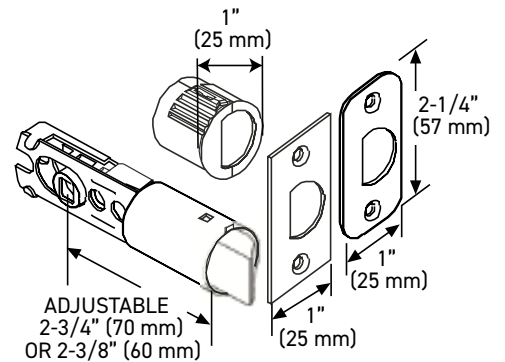

SQUARE ROSE

FULL LIP RADIUS STRIKE

6-IN1 PRIVACY/PASSAGE LATCH

MEASUREMENTS SUBJECT TO A 3% VARIANCE. MEASUREMENTS ARE FOR REFERENCE ONLY. TAYMOR RESERVES THE RIGHT TO CHANGE PRODUCT SPECS WITHOUT NOTICE.