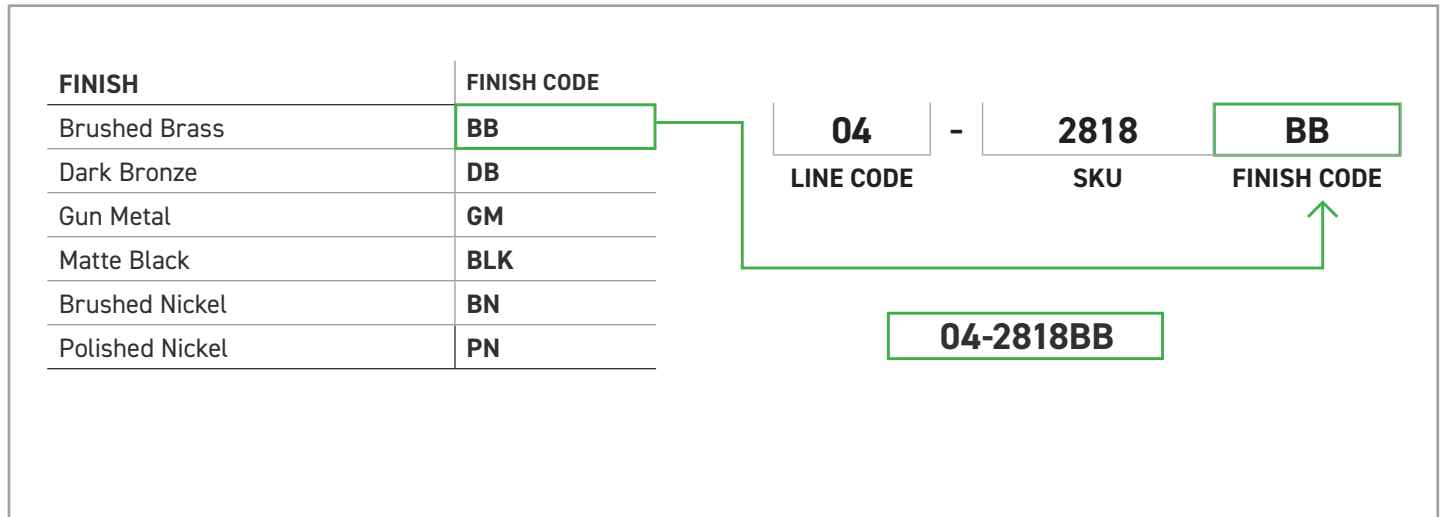

## STOCKED FINISHES

- Polished Chrome (PC)
- Matte Black (BLK)
- Satin Nickel (SN)

## SPECIAL ORDER FINISHES

- Brushed Brass (BB)
- Dark Bronze (DB)
- Gun Metal (GM)
- Polished Nickel (PN)

TOWEL BAR

ROBE HOOK

PAPER HOLDER

TOWEL RING

BOX PACK	POLISHED CHROME	MATTE BLACK	SATIN NICKEL	MATERIAL
18" Towel Bar	04-5518	04-5518BLK	04-5518SN	Zinc/Steel
24" Towel Bar	04-5524	04-5524BLK	04-5524SN	Zinc/Steel
30" Towel Bar	04-5530	04-5530BLK	04-5530SN	Zinc/Steel
Robe Hook	04-5501	04-5501BLK	04-5501SN	Zinc/Steel
Paper Holder	04-5548	04-5548BLK	04-5548SN	Zinc/Steel
Towel Ring	04-5504	04-5504BLK	04-5504SN	Zinc/Steel

## HOW TO SPECIFY SPECIAL ORDER FINISHES

Please contact your Taymor Sales Representative for pricing, samples, and minimum order quantities.

To determine the item code for a special order finish product, simply add the finish code at the end of the product SKU as shown below: