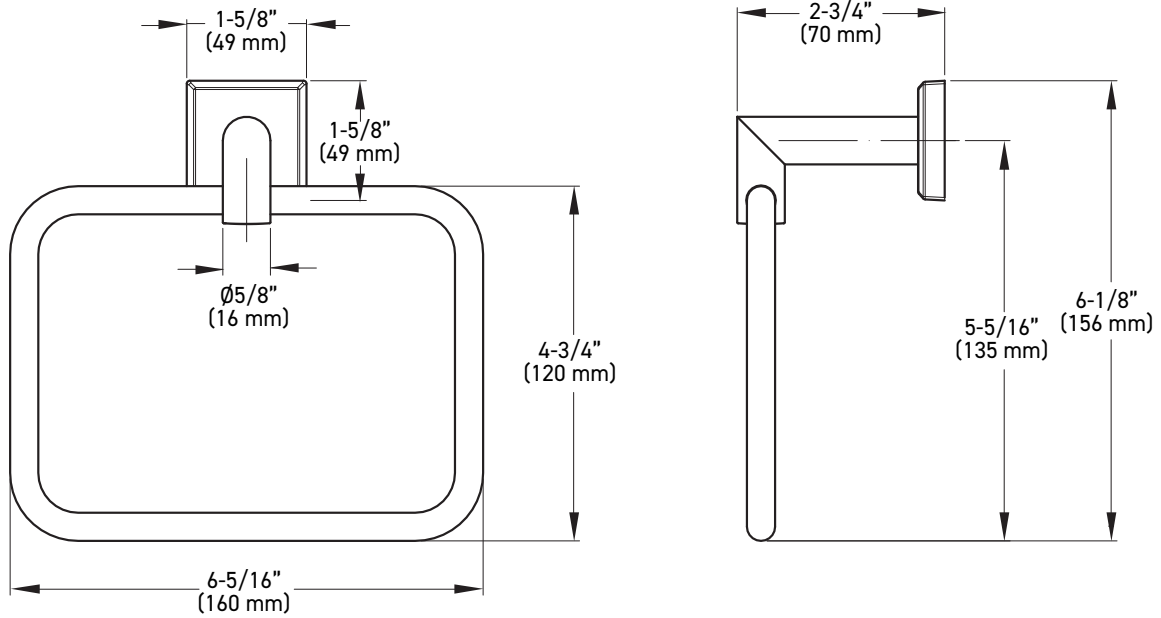

TOWEL RING

MEASUREMENTS SUBJECT TO A 3% VARIANCE. MEASUREMENTS ARE FOR REFERENCE ONLY. TAYMOR RESERVES THE RIGHT TO CHANGE PRODUCT SPECS WITHOUT NOTICE.