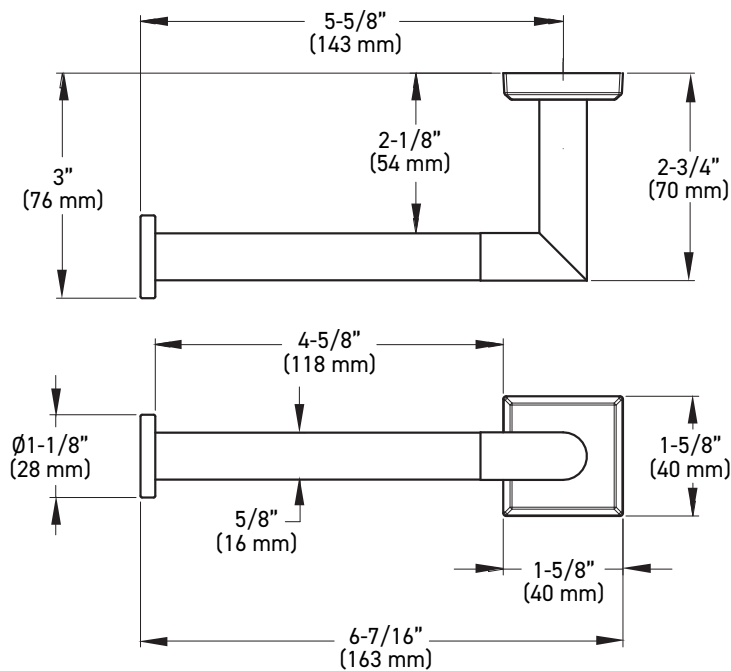

PAPER HOLDER (LEFT HAND INSTALLATION)

MEASUREMENTS SUBJECT TO A 3% VARIANCE. MEASUREMENTS ARE FOR REFERENCE ONLY. TAYMOR RESERVES THE RIGHT TO CHANGE PRODUCT SPECS WITHOUT NOTICE.