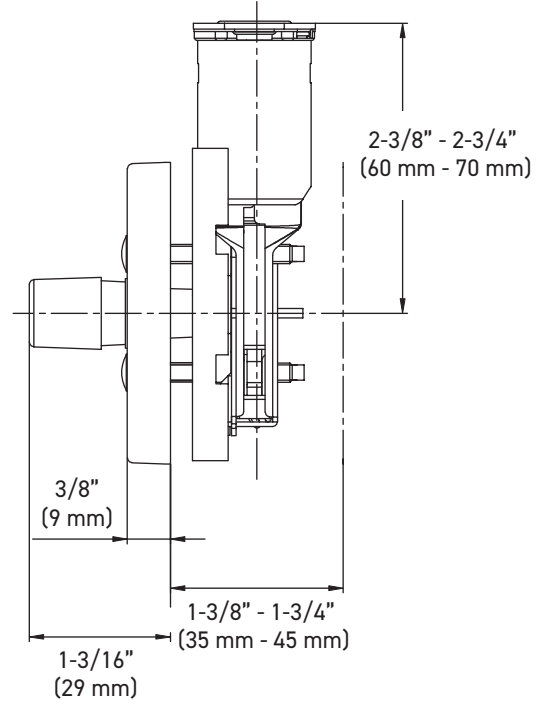

ROUND SINGLE SIDED DEADBOLT LOCK ASSEMBLY