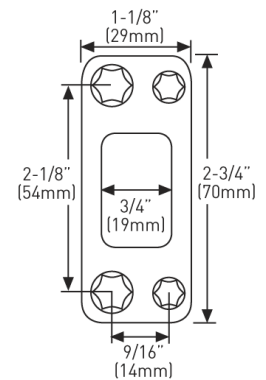

INSTALLATION

- Fits standard door thickness: 1-3/4" (45 mm) - 2-1/4" (57 mm)
- Fits 1-5/8" (41 mm) bore hole
- Anti-pry collar included

STOCKED FINISHES

-  Polished Chrome 26 (PC)
-  Matte Black 19 (BLK)
-  Satin Nickel 15 (SN)
-  Satin Chrome 26D (SC)

MEASUREMENTS SUBJECT TO A 3% VARIANCE. MEASUREMENTS ARE FOR REFERENCE ONLY. TAYMOR RESERVES THE RIGHT TO CHANGE PRODUCT SPECS WITHOUT NOTICE.

SQUARE SINGLE SIDED DEADBOLT LOCK ASSEMBLY

6-IN-1 LATCH

TWIST ADJUSTABLE
2-3/4" (70 mm) OR
2-3/8" (60 mm)