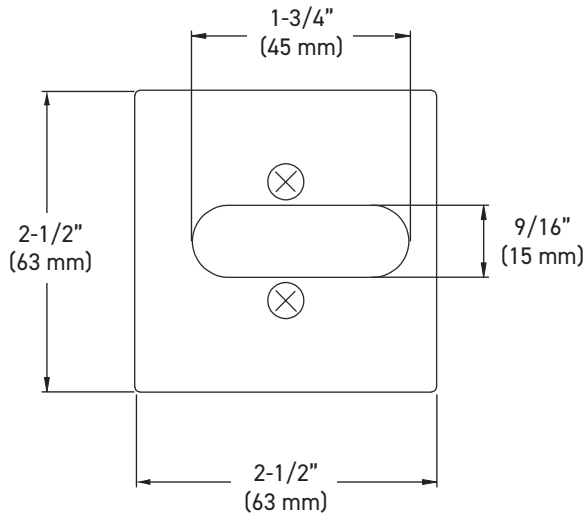

MEASUREMENTS SUBJECT TO A 3% VARIANCE. MEASUREMENTS ARE FOR REFERENCE ONLY. TAYMOR RESERVES THE RIGHT TO CHANGE PRODUCT SPECS WITHOUT NOTICE.

SQUARE SINGLE SIDED DEADBOLT LOCK ASSEMBLY

6-IN-1 LATCH

TWIST ADJUSTABLE
2-3/4" (70 mm) OR
2-3/8" (60 mm)