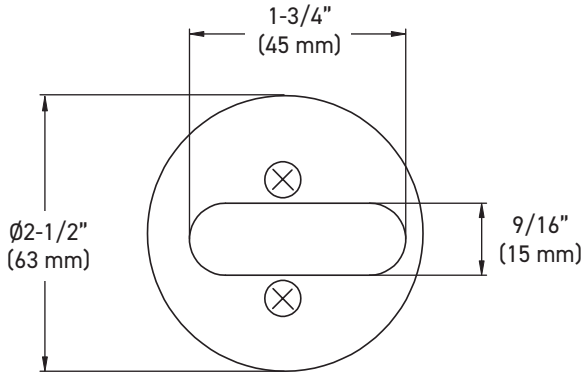

ROUND SINGLE SIDED DEADBOLT LOCK ASSEMBLY