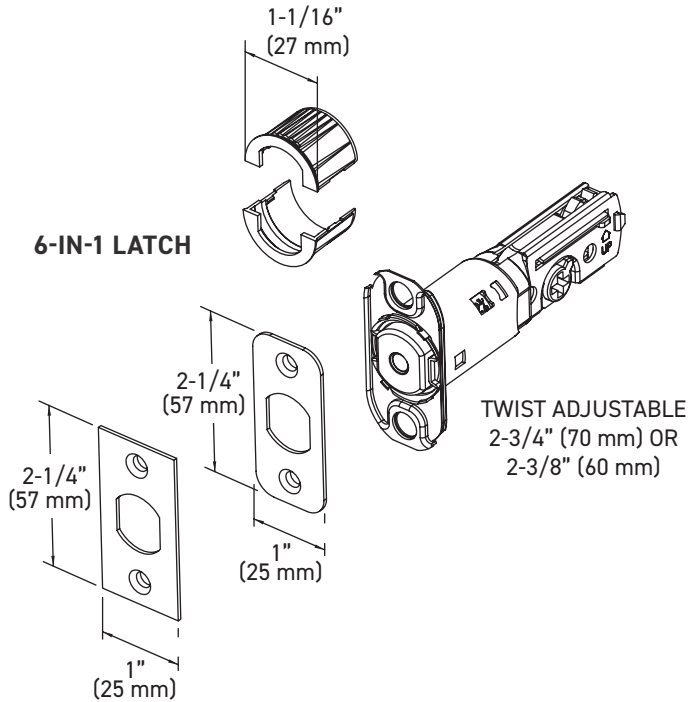

30-D006464SB

Example of the item codes for the Vega Round Rose Lever in Satin Brass:

FUNCTIONS	LINE CODE	SKU	FINISH CODE	ITEM CODE
Privacy	30	D006424	SB	30-D006424SB
Passage 🔥	30	D006434	SB	30-D006434SB
Inside Trim	30	HL0064	SB	30-HL0064SB
Dummy	30	644	SB	30-644SB

ADDITIONAL DETAILS

- Special order products are not eligible for return or exchange
- Lead times September vary
- Minimum order quantities apply

ROUND SINGLE SIDED DEADBOLT LOCK ASSEMBLY

6-IN-1 LATCH

HIGH SECURITY STRIKE

MEASUREMENTS SUBJECT TO A 3% VARIANCE. MEASUREMENTS ARE FOR REFERENCE ONLY. TAYMOR RESERVES THE RIGHT TO CHANGE PRODUCT SPECS WITHOUT NOTICE.

SQUARE SINGLE SIDED DEADBOLT LOCK ASSEMBLY

6-IN-1 LATCH

TWIST ADJUSTABLE
2-3/4" (70 mm) OR
2-3/8" (60 mm)