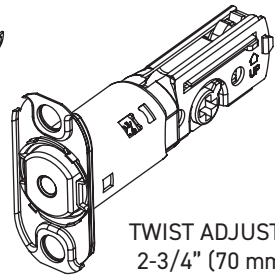

MEASUREMENTS SUBJECT TO A 3% VARIANCE. MEASUREMENTS ARE FOR REFERENCE ONLY. TAYMOR RESERVES THE RIGHT TO CHANGE PRODUCT SPECS WITHOUT NOTICE.

SQUARE SINGLE SIDED DEADBOLT LOCK ASSEMBLY

6-IN-1 LATCH

TWIST ADJUSTABLE
2-3/4" (70 mm) OR
2-3/8" (60 mm)