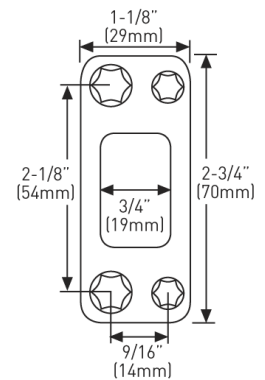

HIGH SECURITY STRIKE

MEASUREMENTS SUBJECT TO A 3% VARIANCE. MEASUREMENTS ARE FOR REFERENCE ONLY. TAYMOR RESERVES THE RIGHT TO CHANGE PRODUCT SPECS WITHOUT NOTICE.