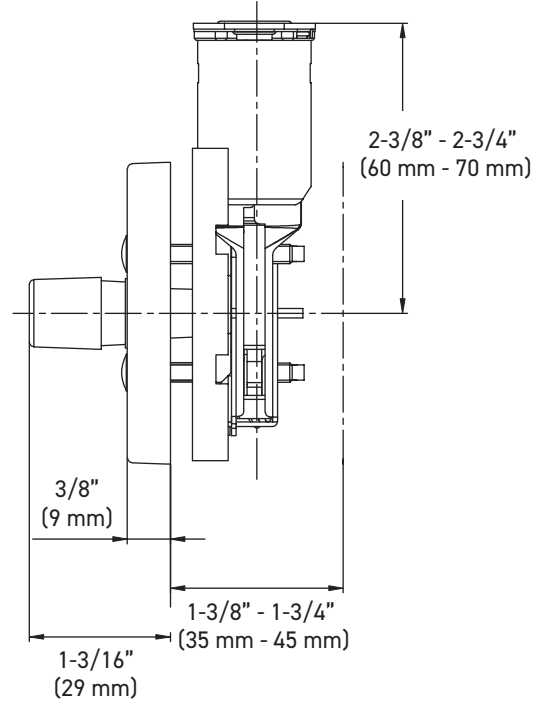

MEASUREMENTS SUBJECT TO A 3% VARIANCE. MEASUREMENTS ARE FOR REFERENCE ONLY. TAYMOR RESERVES THE RIGHT TO CHANGE PRODUCT SPECS WITHOUT NOTICE.

SQUARE SINGLE SIDED DEADBOLT LOCK ASSEMBLY

6-IN-1 LATCH

TWIST ADJUSTABLE
2-3/4" (70 mm) OR
2-3/8" (60 mm)