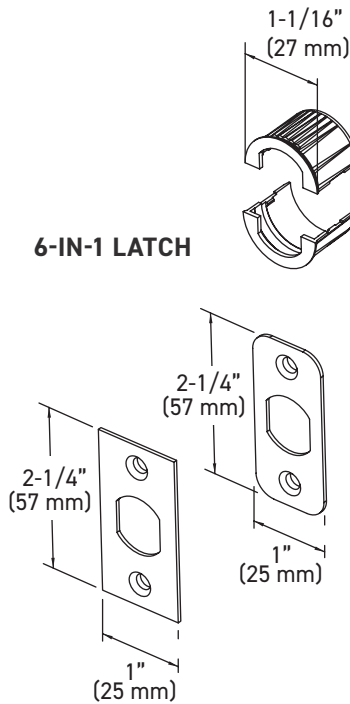

MEASUREMENTS SUBJECT TO A 3% VARIANCE. MEASUREMENTS ARE FOR REFERENCE ONLY. TAYMOR RESERVES THE RIGHT TO CHANGE PRODUCT SPECS WITHOUT NOTICE.

SQUARE SINGLE SIDED DEADBOLT LOCK ASSEMBLY

6-IN-1 LATCH

TWIST ADJUSTABLE
2-3/4" (70 mm) OR
2-3/8" (60 mm)