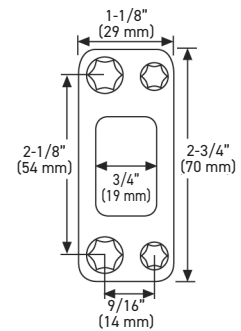

HIGH SECURITY STRIKE

MEASUREMENTS SUBJECT TO A 3% VARIANCE

MEASUREMENTS ARE FOR REFERENCE ONLY. TAYMOR RESERVES THE RIGHT TO CHANGE THE PRODUCT SPECS WITHOUT NOTICE. FOR PRODUCT WARRANTY, PLEASE VISIT TAYMOR WEBSITE FOR DETAILS

RETAIL PACK	ROUND ROSE	SQUARE ROSE
SATIN NICKEL 15	34-FV606	34-FV607
MATTE BLACK 19	34-FV616	34-FV617
CASE QTY. 4		
BUILDER PACK	ROUND ROSE	SQUARE ROSE
SATIN NICKEL 15	33-D6064	33-D6074
MATTE BLACK 19	33-D6164	33-D6174
POLISHED CHROME 26	33-D6664	33-D6674

CASE QTY. 18