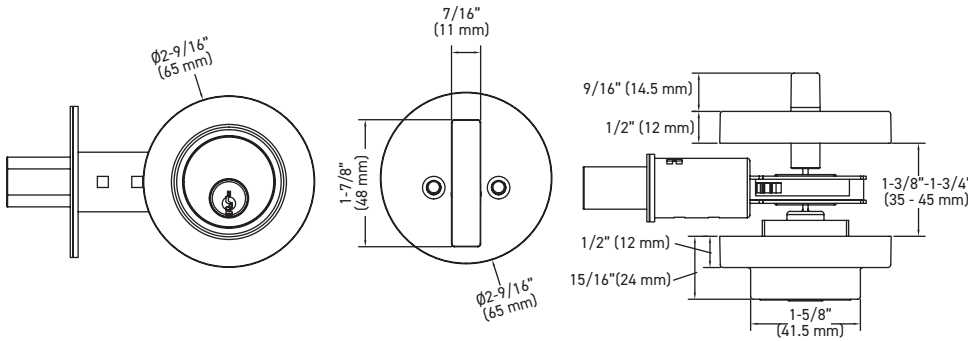

ROUND ROSE LOCK ASSEMBLY