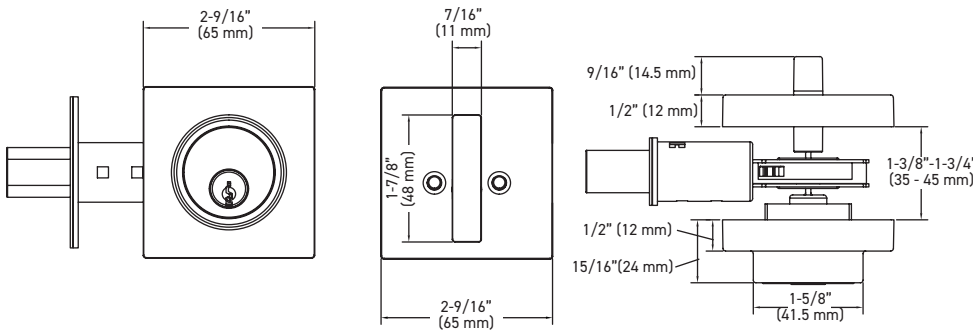

SQUARE ROSE LOCK ASSEMBLY