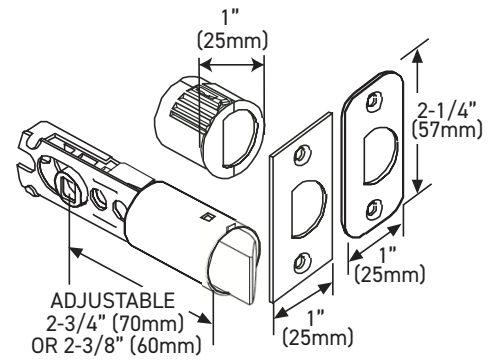

6-IN1 PRIVACY/PASSAGE LATCH