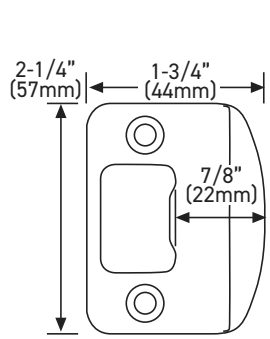

FULL LIP RADIUS STRIKE