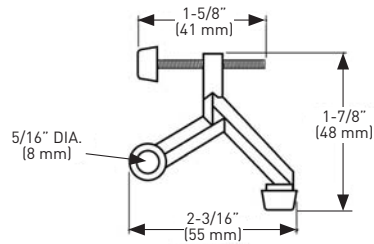

### HINGE PIN STOP

- › ADJUSTABLE DOOR OPENING ANGLE
- › ZINC DIE-CAST CONSTRUCTION
- › 5/16" (8 mm) BORE HOLE SIZE

POLY-BAG WITH UPC	SATIN NICKEL 15	NICKEL 26	MATTE BLACK 19	SATIN CHROME 26D	CASE QTY.
HINGE PIN DOOR STOP	25-P4614SN	25-P4614N	25-P4614BLK	25-P4614SC	50

### WIDE ANGLE HINGE PIN STOP

- › ADJUSTABLE DOOR OPENING ANGLE
- › REMOVABLE NYLON BUSHING
- › SELF ADJUSTABLE SHOE
- › ZINC DIE-CAST CONSTRUCTION
- › 5/16" (8 mm) BORE HOLE SIZE

POLY-BAG WITH UPC	POLISHED BRASS 3	AGED BRONZE 10B+	SATIN NICKEL 15	NICKEL 26	ANTIQUE NICKEL 17A	MATTE BLACK 19	SATIN CHROME 26D	CASE QTY.
WIDE ANGLE HINGE PIN DOOR STOP	25-P4634B	25-P4634ORB	25-P4634SN	25-P4634N	25-P4634AN	25-P4634BLK	25-P4634SC	20

### DOOR SAVER HINGE PIN STOP

- › ADJUSTABLE DOOR OPENING ANGLE
- › ZINC DIE-CAST CONSTRUCTION
- › 5/16" (8 mm) BORE HOLE SIZE

POLY-BAG WITH UPC	CLEAR PLASTIC	SATIN NICKEL 15	POLISHED CHROME 26	CASE QTY.
DOOR SAVER HINGE PIN DOOR STOP		25-B4614SPSN	25-B4614SPPC	50
REPLACEMENT PLASTIC BUSHING	25-BSH4614SP			10