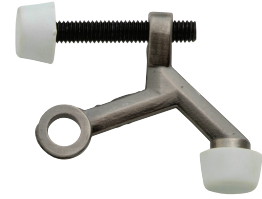

### HINGE PIN STOP

- › ADJUSTABLE DOOR OPENING ANGLE
- › ZINC DIE-CAST CONSTRUCTION
- › 5/16" (8 mm) BORE HOLE SIZE

POLY-BAG WITH UPC	SATIN NICKEL 15	NICKEL 26	MATTE BLACK 19	SATIN CHROME 26D	CASE QTY.
HINGE PIN DOOR STOP	25-P4614SN	25-P4614N	25-P4614BLK	25-P4614SC	50

### WIDE ANGLE HINGE PIN STOP

- › ADJUSTABLE DOOR OPENING ANGLE
- › REMOVABLE NYLON BUSHING
- › SELF ADJUSTABLE SHOE
- › ZINC DIE-CAST CONSTRUCTION
- › 5/16" (8 mm) BORE HOLE SIZE

POLY-BAG WITH UPC	POLISHED BRASS 3	AGED BRONZE 10B+	SATIN NICKEL 15	NICKEL 26	ANTIQUE NICKEL 17A	MATTE BLACK 19	SATIN CHROME 26D	CASE QTY.
WIDE ANGLE HINGE PIN DOOR STOP	25-P4634B	25-P4634ORB	25-P4634SN	25-P4634N	25-P4634AN	25-P4634BLK	25-P4634SC	20

### DOOR SAVER HINGE PIN STOP

- › ADJUSTABLE DOOR OPENING ANGLE
- › ZINC DIE-CAST CONSTRUCTION
- › 5/16" (8 mm) BORE HOLE SIZE

POLY-BAG WITH UPC	CLEAR PLASTIC	SATIN NICKEL 15	POLISHED CHROME 26	CASE QTY.
DOOR SAVER HINGE PIN DOOR STOP		25-B4614SPSN	25-B4614SPPC	50
REPLACEMENT PLASTIC BUSHING	25-BSH4614SP			10