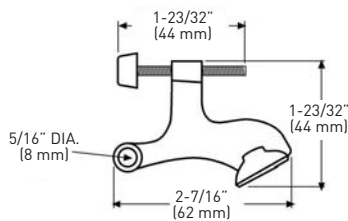

### HINGE PIN STOP

- › ADJUSTABLE DOOR OPENING ANGLE
- › ZINC DIE-CAST CONSTRUCTION
- › 5/16" (8 mm) BORE HOLE SIZE

POLY-BAG WITH UPC	SATIN NICKEL 15	NICKEL 26	MATTE BLACK 19	SATIN CHROME 26D	CASE QTY.
HINGE PIN DOOR STOP	25-P4614SN	25-P4614N	25-P4614BLK	25-P4614SC	50

### WIDE ANGLE HINGE PIN STOP

- › ADJUSTABLE DOOR OPENING ANGLE
- › REMOVABLE NYLON BUSHING
- › SELF ADJUSTABLE SHOE
- › ZINC DIE-CAST CONSTRUCTION
- › 5/16" (8 mm) BORE HOLE SIZE

POLY-BAG WITH UPC	POLISHED BRASS 3	AGED BRONZE 10B+	SATIN NICKEL 15	NICKEL 26	ANTIQUE NICKEL 17A	MATTE BLACK 19	SATIN CHROME 26D	CASE QTY.
WIDE ANGLE HINGE PIN DOOR STOP	25-P4634B	25-P4634ORB	25-P4634SN	25-P4634N	25-P4634AN	25-P4634BLK	25-P4634SC	20

### DOOR SAVER HINGE PIN STOP

- › ADJUSTABLE DOOR OPENING ANGLE
- › ZINC DIE-CAST CONSTRUCTION
- › 5/16" (8 mm) BORE HOLE SIZE

POLY-BAG WITH UPC	CLEAR PLASTIC	SATIN NICKEL 15	POLISHED CHROME 26	CASE QTY.
DOOR SAVER HINGE PIN DOOR STOP		25-B4614SPSN	25-B4614SPPC	50
REPLACEMENT PLASTIC BUSHING	25-BSH4614SP			10