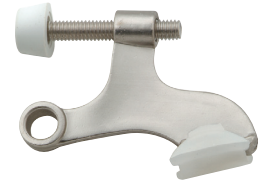

### HINGE PIN STOP

- › ADJUSTABLE DOOR OPENING ANGLE
- › ZINC DIE-CAST CONSTRUCTION
- › 5/16" (8 mm) BORE HOLE SIZE

POLY-BAG WITH UPC	SATIN NICKEL 15	NICKEL 26	MATTE BLACK 19	SATIN CHROME 26D	CASE QTY.
HINGE PIN DOOR STOP	25-P4614SN	25-P4614N	25-P4614BLK	25-P4614SC	50

### WIDE ANGLE HINGE PIN STOP

- › ADJUSTABLE DOOR OPENING ANGLE
- › REMOVABLE NYLON BUSHING
- › SELF ADJUSTABLE SHOE
- › ZINC DIE-CAST CONSTRUCTION
- › 5/16" (8 mm) BORE HOLE SIZE

POLY-BAG WITH UPC	POLISHED BRASS 3	AGED BRONZE 10B+	SATIN NICKEL 15	NICKEL 26	ANTIQUE NICKEL 17A	MATTE BLACK 19	SATIN CHROME 26D	CASE QTY.
WIDE ANGLE HINGE PIN DOOR STOP	25-P4634B	25-P4634ORB	25-P4634SN	25-P4634N	25-P4634AN	25-P4634BLK	25-P4634SC	20

### DOOR SAVER HINGE PIN STOP

- › ADJUSTABLE DOOR OPENING ANGLE
- › ZINC DIE-CAST CONSTRUCTION
- › 5/16" (8 mm) BORE HOLE SIZE

POLY-BAG WITH UPC	CLEAR PLASTIC	SATIN NICKEL 15	POLISHED CHROME 26	CASE QTY.
DOOR SAVER HINGE PIN DOOR STOP		25-B4614SPSN	25-B4614SPPC	50
REPLACEMENT PLASTIC BUSHING	25-BSH4614SP			10