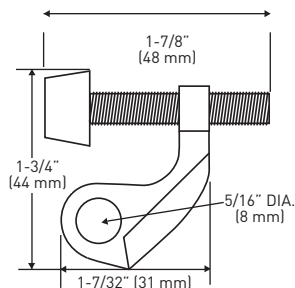

### HINGE PIN STOP

- › ADJUSTABLE DOOR OPENING ANGLE
- › ZINC DIE-CAST CONSTRUCTION
- › 5/16" (8 mm) BORE HOLE SIZE

POLY-BAG WITH UPC	SATIN NICKEL 15	NICKEL 26	MATTE BLACK 19	SATIN CHROME 26D	CASE QTY.
HINGE PIN DOOR STOP	25-P4614SN	25-P4614N	25-P4614BLK	25-P4614SC	50

### WIDE ANGLE HINGE PIN STOP

- › ADJUSTABLE DOOR OPENING ANGLE
- › REMOVABLE NYLON BUSHING
- › SELF ADJUSTABLE SHOE
- › ZINC DIE-CAST CONSTRUCTION
- › 5/16" (8 mm) BORE HOLE SIZE

POLY-BAG WITH UPC	POLISHED BRASS 3	AGED BRONZE 10B+	SATIN NICKEL 15	NICKEL 26	ANTIQUE NICKEL 17A	MATTE BLACK 19	SATIN CHROME 26D	CASE QTY.
WIDE ANGLE HINGE PIN DOOR STOP	25-P4634B	25-P4634ORB	25-P4634SN	25-P4634N	25-P4634AN	25-P4634BLK	25-P4634SC	20

### DOOR SAVER HINGE PIN STOP

- › ADJUSTABLE DOOR OPENING ANGLE
- › ZINC DIE-CAST CONSTRUCTION
- › 5/16" (8 mm) BORE HOLE SIZE

POLY-BAG WITH UPC	CLEAR PLASTIC	SATIN NICKEL 15	POLISHED CHROME 26	CASE QTY.
DOOR SAVER HINGE PIN DOOR STOP		25-B4614SPSN	25-B4614SPPC	50
REPLACEMENT PLASTIC BUSHING	25-BSH4614SP			10