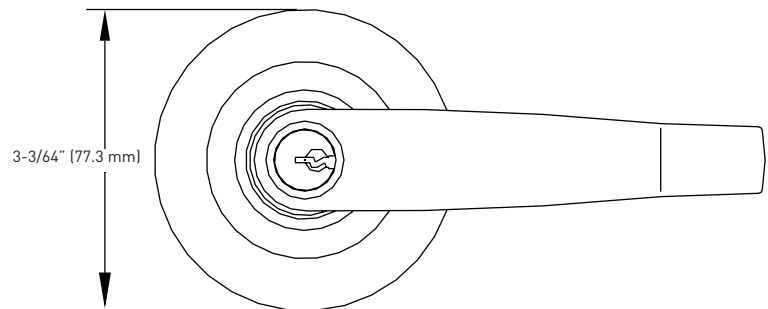

10 YEAR MECHANICAL WARRANTY

FULL KEYING SERVICES AVAILABLE

6-pin SC4 keyway, packaged keyed different

MEETS ADA STANDARDS

LEVER TRIMS

| | 19 MATTE BLACK | 26D SATIN CHROME | CASE QTY. |
|---|-------------------|---------------------|--------------|
| ENTRY FUNCTION* - SCHLAGE "C" KEYWAY | 17-LEVBLK | 17-LEVAL | 6 |
| STOREROOM FUNCTION - TRIM MOUNTING PLATE INCLUDED (17-PPMTMP) | 17-SRLEVBLK | 17-SRLEVAL | 6 |
| PASSAGE FUNCTION | 17-PALEVBLK | 17-PALEVSC | 6 |