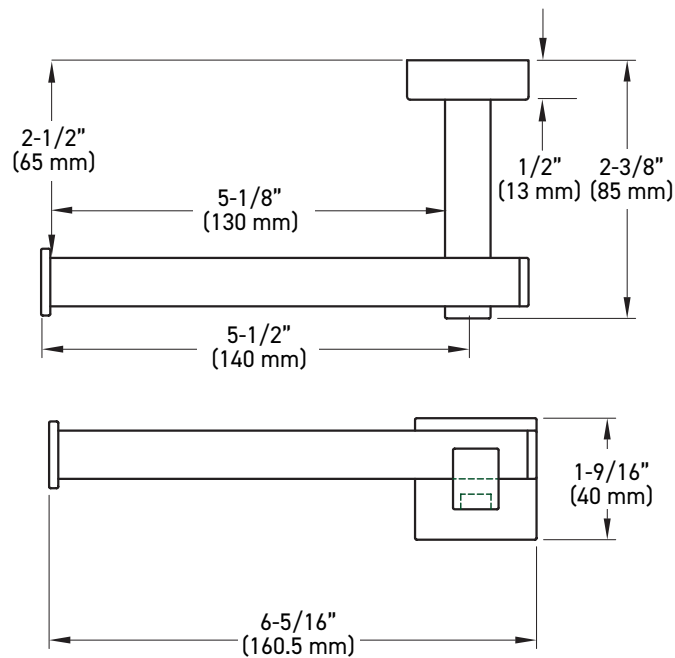

PAPER HOLDER (LEFT HAND INSTALLATION)

MEASUREMENTS SUBJECT TO A 3% VARIANCE. MEASUREMENTS ARE FOR REFERENCE ONLY. TAYMOR RESERVES THE RIGHT TO CHANGE PRODUCT SPECS WITHOUT NOTICE.