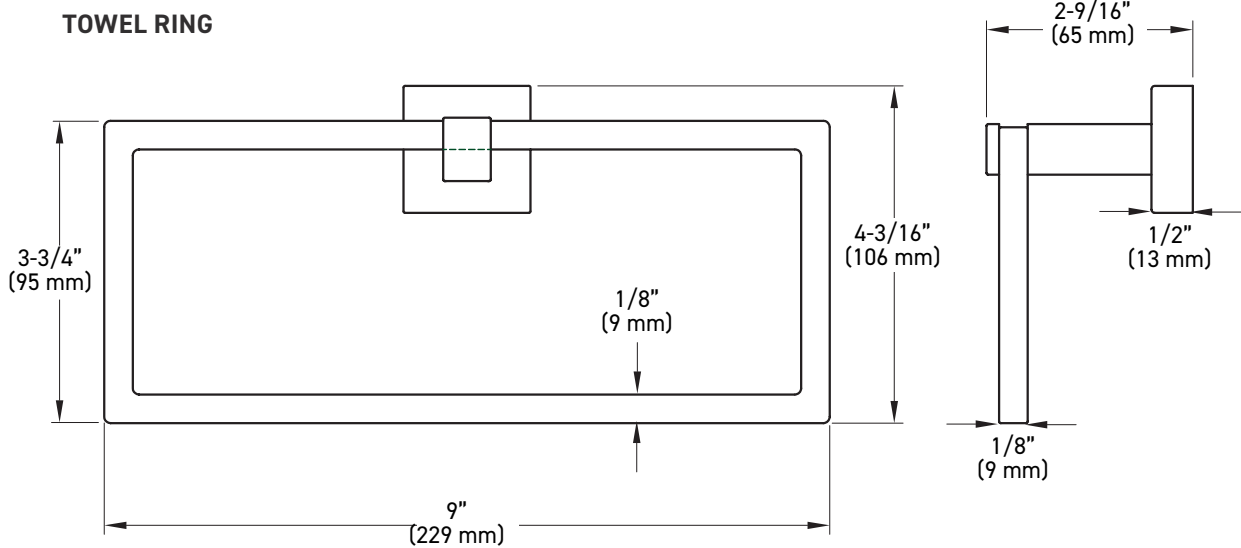

FEATURES

- One-piece design
- Concealed screw mount

INSTALLATION

- Mounting hardware kit (plates, nylon anchors, and steel Phillips head screws) included
- Mounting plates: 7/8" x 7/8" (22 mm x 22 mm)

STOCKED FINISHES

Example of the item codes for the Astral Bath Collection's Towel Bars in Brushed Brass:

FUNCTIONS	LINE CODE	SKU	FINISH CODE	ITEM CODE
10" Towel Bar	04	2810	BB	04-2810BB
18" Towel Bar	04	2818	BB	04-2818BB
24" Towel Bar	04	2824	BB	04-2824BB
30" Towel Bar	04	2830	BB	04-2830BB

ADDITIONAL DETAILS

- Special order products are not eligible for return or exchange
- Lead times may vary
- Minimum order quantities apply

TOWEL BAR

PAPER HOLDER (LEFT HAND INSTALLATION)

MEASUREMENTS SUBJECT TO A 3% VARIANCE. MEASUREMENTS ARE FOR REFERENCE ONLY. TAYMOR RESERVES THE RIGHT TO CHANGE PRODUCT SPECS WITHOUT NOTICE.