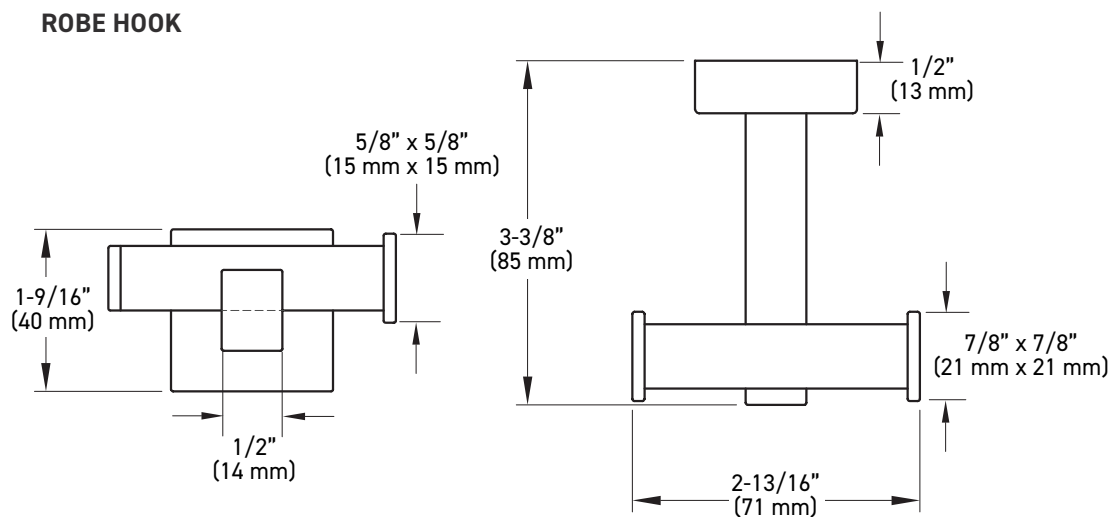

FEATURES

- One-piece design
- Concealed screw mount

INSTALLATION

- Mounting hardware kit (plates, nylon anchors, and steel Phillips head screws) included
- Mounting plates: 7/8" x 7/8" (22 mm x 22 mm)

STOCKED FINISHES

ADDITIONAL DETAILS

- Special order products are not eligible for return or exchange
- Lead times may vary
- Minimum order quantities apply

TOWEL BAR

PAPER HOLDER (LEFT HAND INSTALLATION)

MEASUREMENTS SUBJECT TO A 3% VARIANCE. MEASUREMENTS ARE FOR REFERENCE ONLY. TAYMOR RESERVES THE RIGHT TO CHANGE PRODUCT SPECS WITHOUT NOTICE.