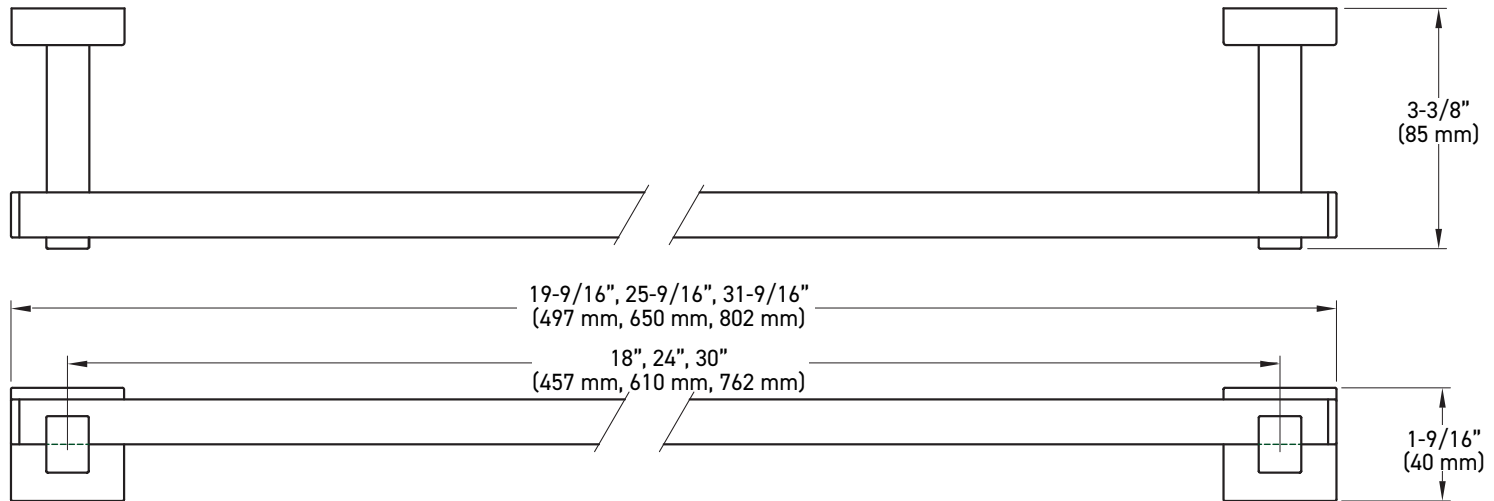

TOWEL BAR

PAPER HOLDER (LEFT HAND INSTALLATION)

MEASUREMENTS SUBJECT TO A 3% VARIANCE. MEASUREMENTS ARE FOR REFERENCE ONLY. TAYMOR RESERVES THE RIGHT TO CHANGE PRODUCT SPECS WITHOUT NOTICE.